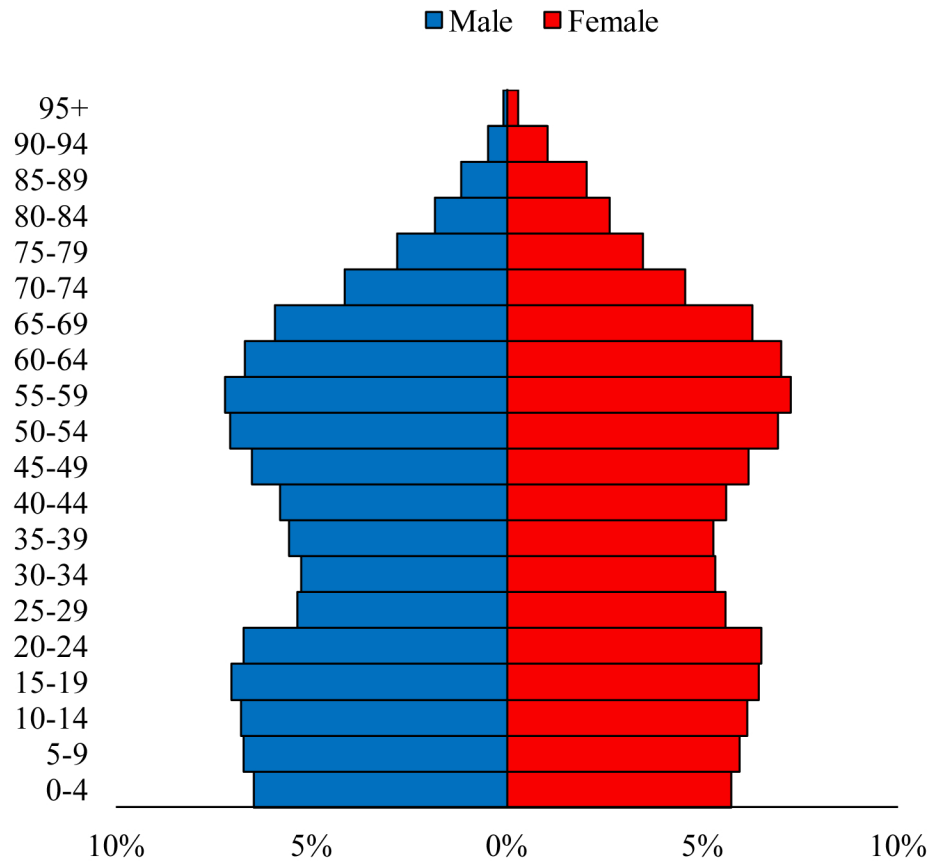

# Population Pyramids of Ohio by County

Clark County Projected Population Pyramid, 2015

Ohio Projected Population Pyramid, 2015

**Go to:** <http://scripps.muohio.edu/content/population-pyramids-ohio-county-2010-2050> to download individual population pyramids (PDF, J-PEG, TIFF formats available).

**Note:** Population pyramids display % of populations by 5 years age groups.

**Citation:** Mehdizadeh, S., Ritchey, P. N., Tipsuk, P., & Yamashita, T. (2012). Population Pyramids of Ohio by County. Scripps Gerontology Center, Miami University, Oxford, OH.