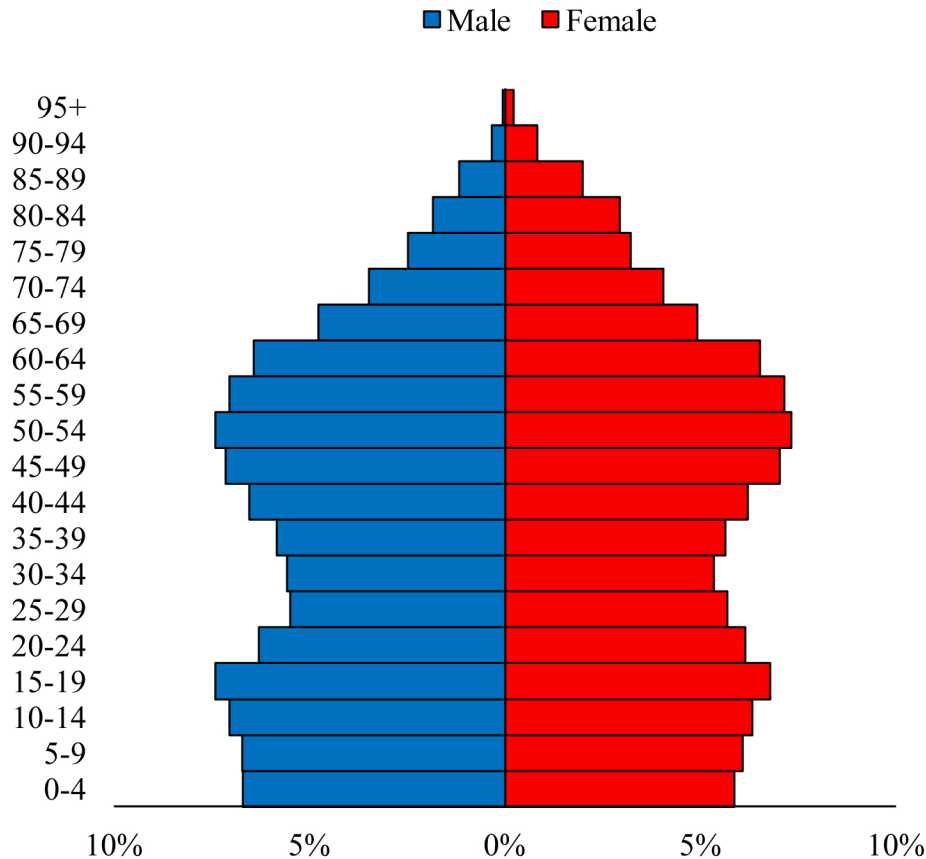

Population Pyramids of Ohio by County

Clark County Population Pyramid, 2010

Ohio Population Pyramid, 2010

Go to: <http://scripps.muohio.edu/content/population-pyramids-ohio-county-2010-2050> to download individual population pyramids (PDF, J-PEG, TIFF formats available).

Note: Population pyramids display % of populations by 5 years age groups.

Citation: Mehdizadeh, S., Ritchey, P. N., Tipsuk, P., & Yamashita, T. (2012). Population Pyramids of Ohio by County. Scripps Gerontology Center, Miami University, Oxford, OH.