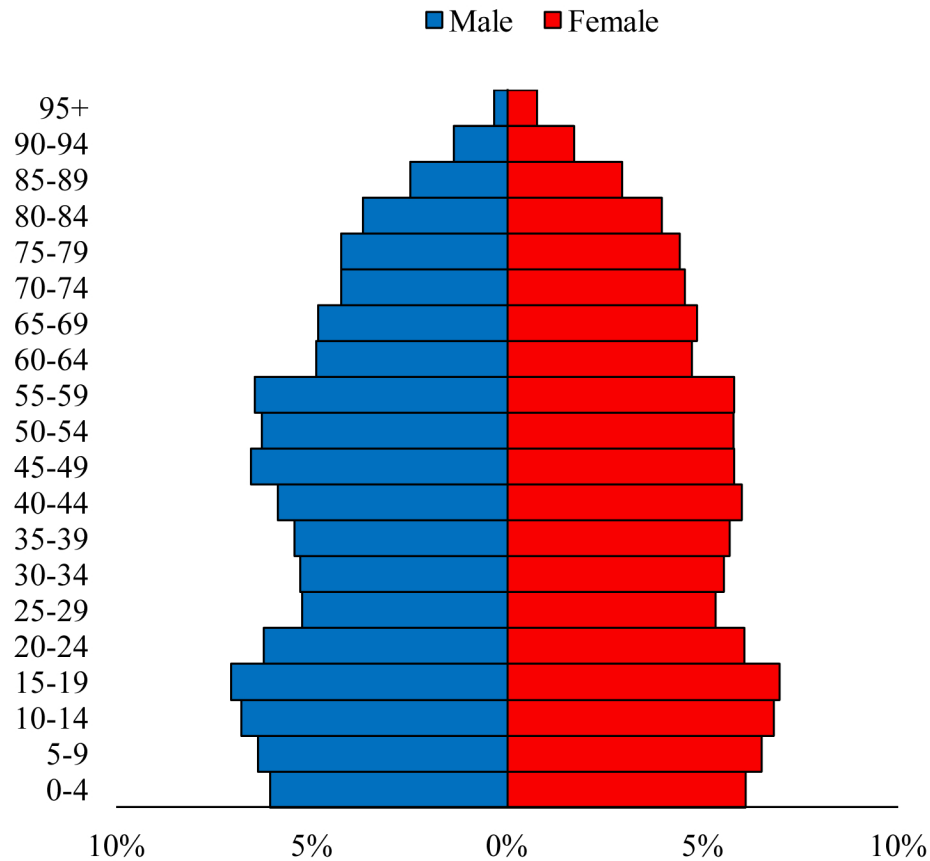

Population Pyramids of Ohio by County

Champaign County Projected Population Pyramid, 2050

Ohio Projected Population Pyramid, 2050

Go to: <http://scripps.muohio.edu/content/population-pyramids-ohio-county-2010-2050> to download individual population pyramids (PDF, J-PEG, TIFF formats available).

Note: Population pyramids display % of populations by 5 years age groups.

Citation: Mehdizadeh, S., Ritchey, P. N., Tipsuk, P., & Yamashita, T. (2012). Population Pyramids of Ohio by County. Scripps Gerontology Center, Miami University, Oxford, OH.