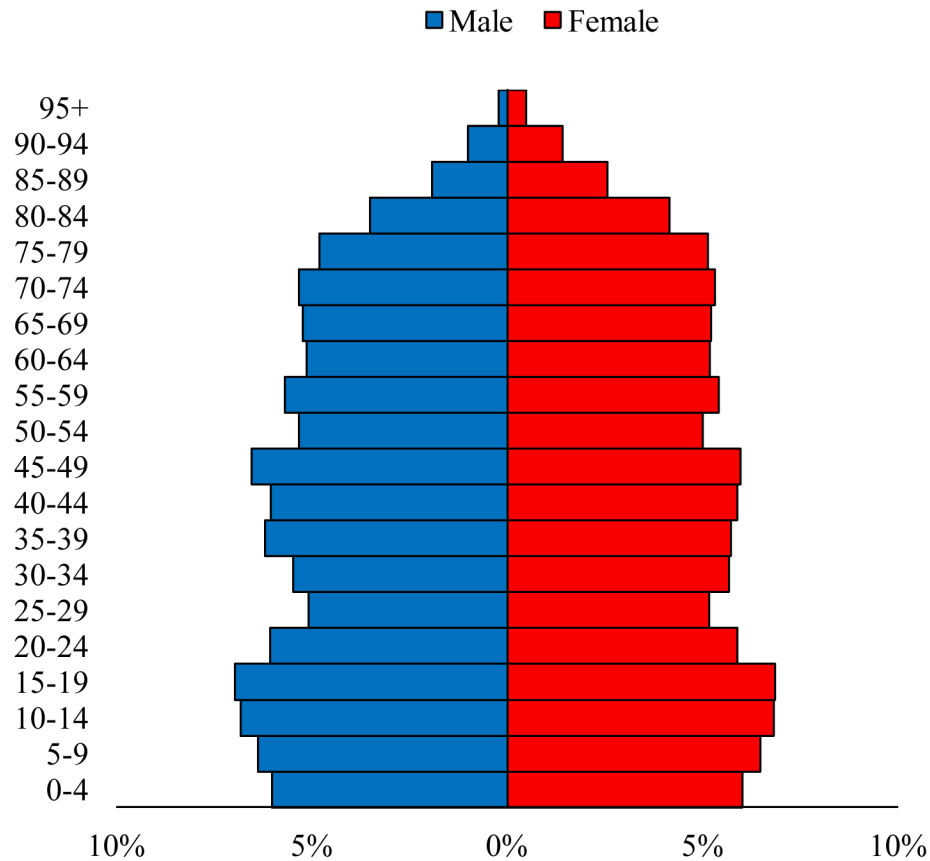

Population Pyramids of Ohio by County

Champaign County Projected Population Pyramid, 2040

Ohio Projected Population Pyramid, 2040

Go to: <http://scripps.muohio.edu/content/population-pyramids-ohio-county-2010-2050> to download individual population pyramids (PDF, J-PEG, TIFF formats available).

Note: Population pyramids display % of populations by 5 years age groups.

Citation: Mehdizadeh, S., Ritchey, P. N., Tipsuk, P., & Yamashita, T. (2012). Population Pyramids of Ohio by County. Scripps Gerontology Center, Miami University, Oxford, OH.