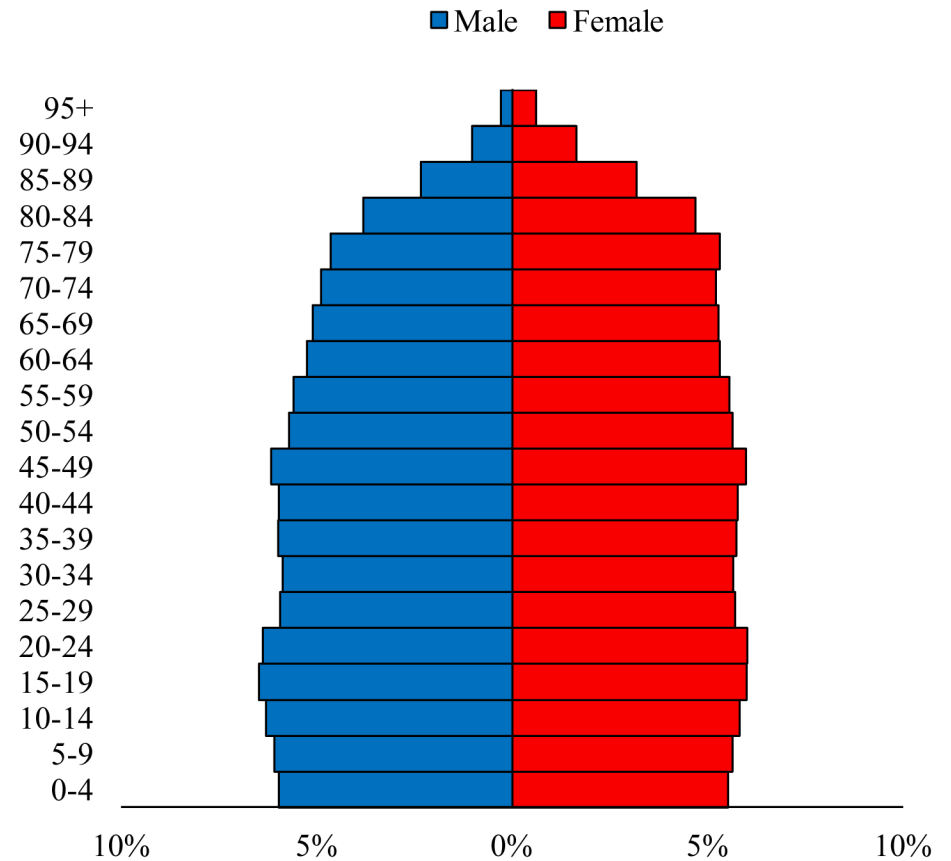

Population Pyramids of Ohio by County

Champaign County Projected Population Pyramid, 2040

Ohio Projected Population Pyramid, 2040

Go to: <http://scripps.muohio.edu/content/population-pyramids-ohio-county-2010-2050> to download individual population pyramids (PDF, J-PEG, TIFF formats available).

Note: Population pyramids display % of populations by 5 years age groups.

Citation: Mehdizadeh, S., Ritchey, P. N., Tipsuk, P., & Yamashita, T. (2012). Population Pyramids of Ohio by County. Scripps Gerontology Center, Miami University, Oxford, OH.