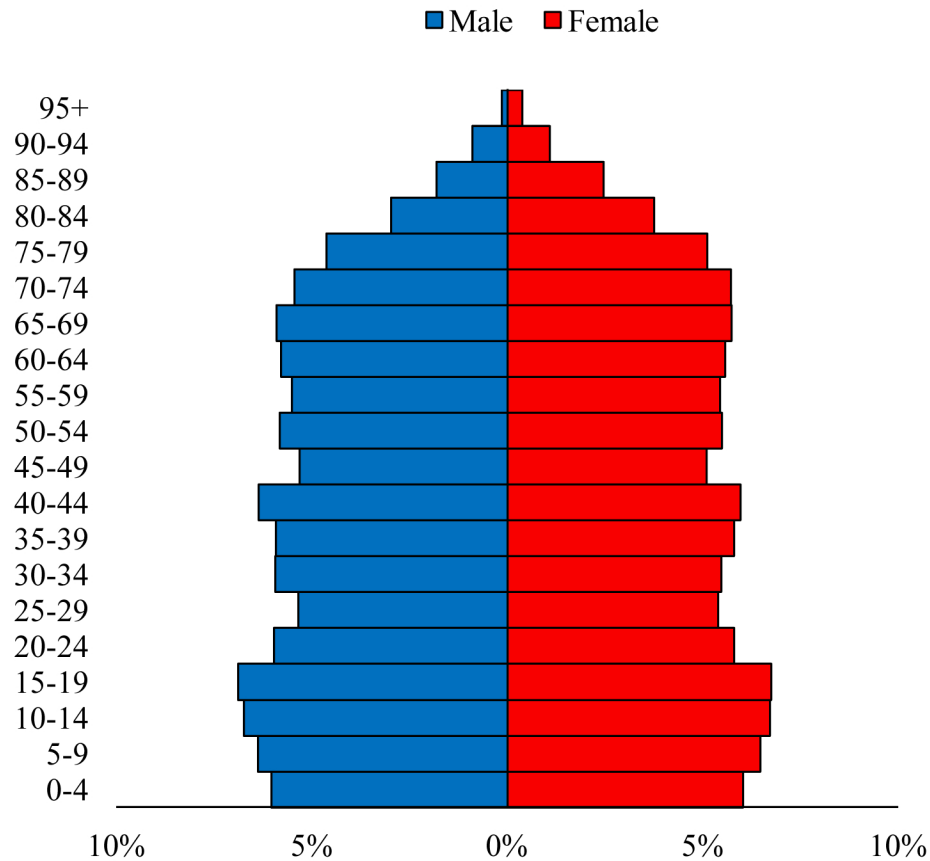

Population Pyramids of Ohio by County

Champaign County Projected Population Pyramid, 2035

Ohio Projected Population Pyramid, 2035

Go to: <http://scripps.muohio.edu/content/population-pyramids-ohio-county-2010-2050> to download individual population pyramids (PDF, J-PEG, TIFF formats available).

Note: Population pyramids display % of populations by 5 years age groups.

Citation: Mehdizadeh, S., Ritchey, P. N., Tipsuk, P., & Yamashita, T. (2012). Population Pyramids of Ohio by County. Scripps Gerontology Center, Miami University, Oxford, OH.