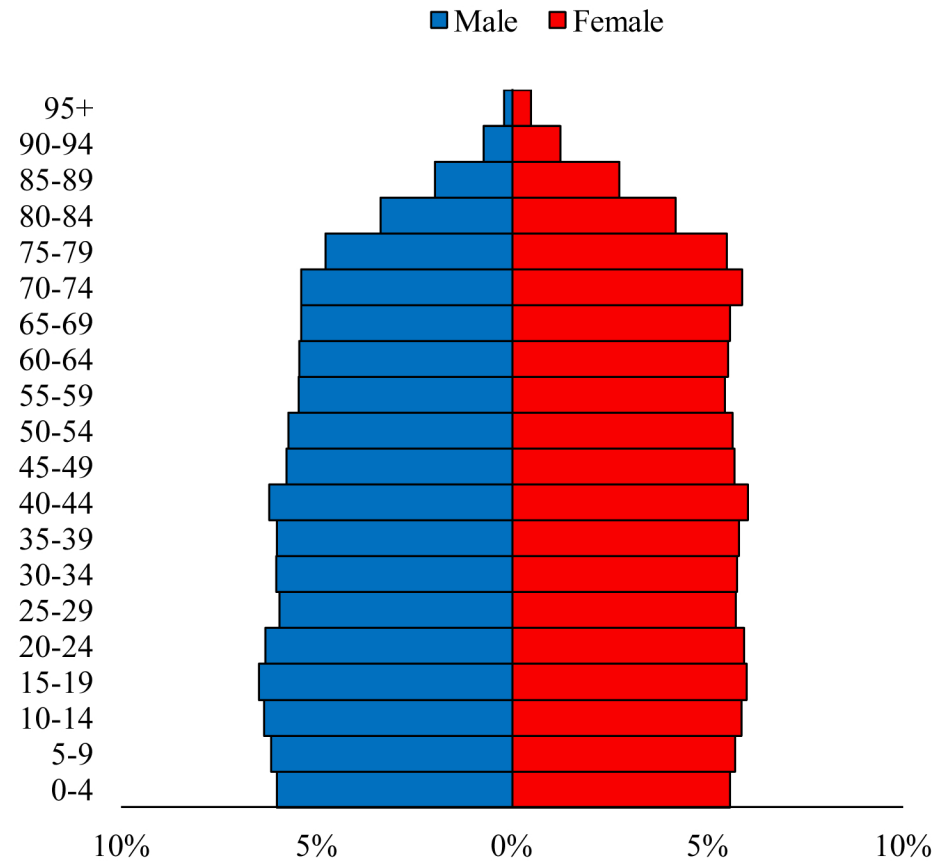

Population Pyramids of Ohio by County

Champaign County Projected Population Pyramid, 2035

Ohio Projected Population Pyramid, 2035

Go to: <http://scripps.muohio.edu/content/population-pyramids-ohio-county-2010-2050> to download individual population pyramids (PDF, J-PEG, TIFF formats available).

Note: Population pyramids display % of populations by 5 years age groups.

Citation: Mehdizadeh, S., Ritchey, P. N., Tipsuk, P., & Yamashita, T. (2012). Population Pyramids of Ohio by County. Scripps Gerontology Center, Miami University, Oxford, OH.