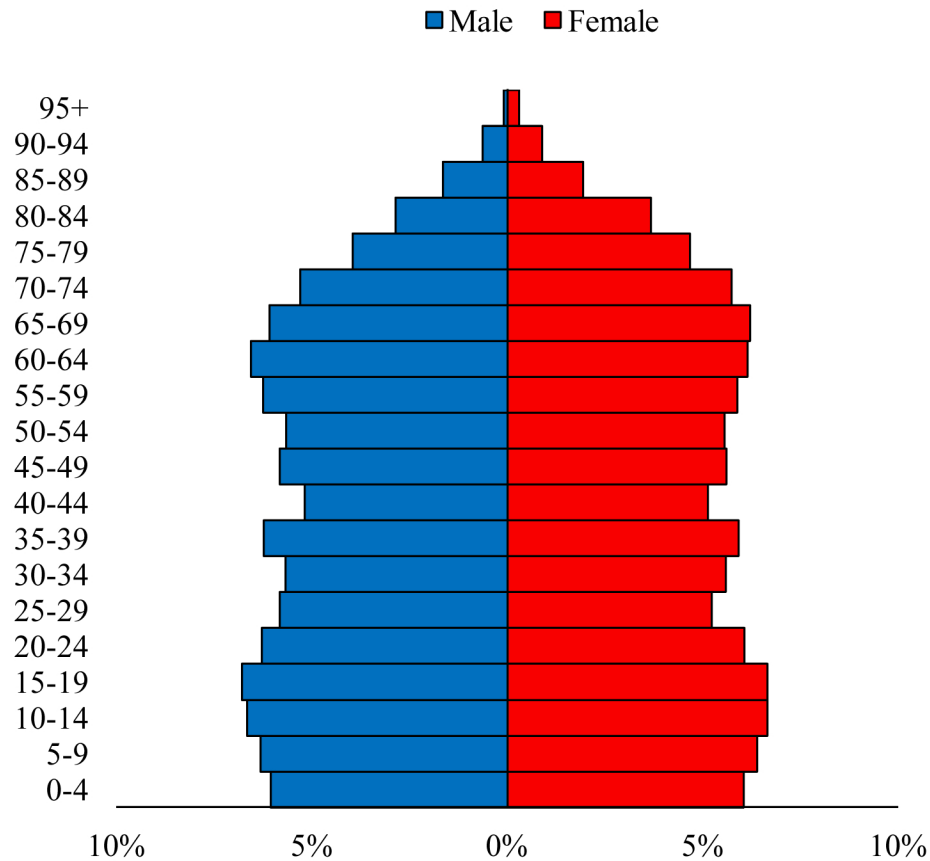

Population Pyramids of Ohio by County

Champaign County Projected Population Pyramid, 2030

Ohio Projected Population Pyramid, 2030

Go to: <http://scripps.muohio.edu/content/population-pyramids-ohio-county-2010-2050> to download individual population pyramids (PDF, J-PEG, TIFF formats available).

Note: Population pyramids display % of populations by 5 years age groups.

Citation: Mehdizadeh, S., Ritchey, P. N., Tipsuk, P., & Yamashita, T. (2012). Population Pyramids of Ohio by County. Scripps Gerontology Center, Miami University, Oxford, OH.