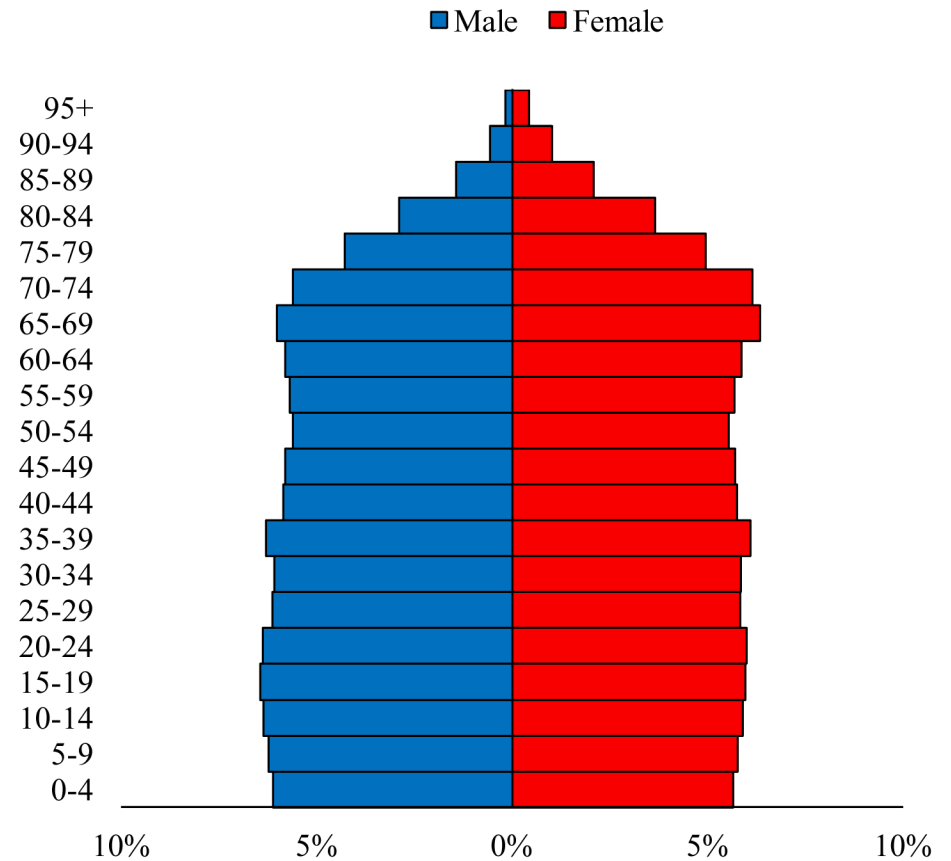

Population Pyramids of Ohio by County

Champaign County Projected Population Pyramid, 2030

Ohio Projected Population Pyramid, 2030

Go to: <http://scripps.muohio.edu/content/population-pyramids-ohio-county-2010-2050> to download individual population pyramids (PDF, J-PEG, TIFF formats available).

Note: Population pyramids display % of populations by 5 years age groups.

Citation: Mehdizadeh, S., Ritchey, P. N., Tipsuk, P., & Yamashita, T. (2012). Population Pyramids of Ohio by County. Scripps Gerontology Center, Miami University, Oxford, OH.