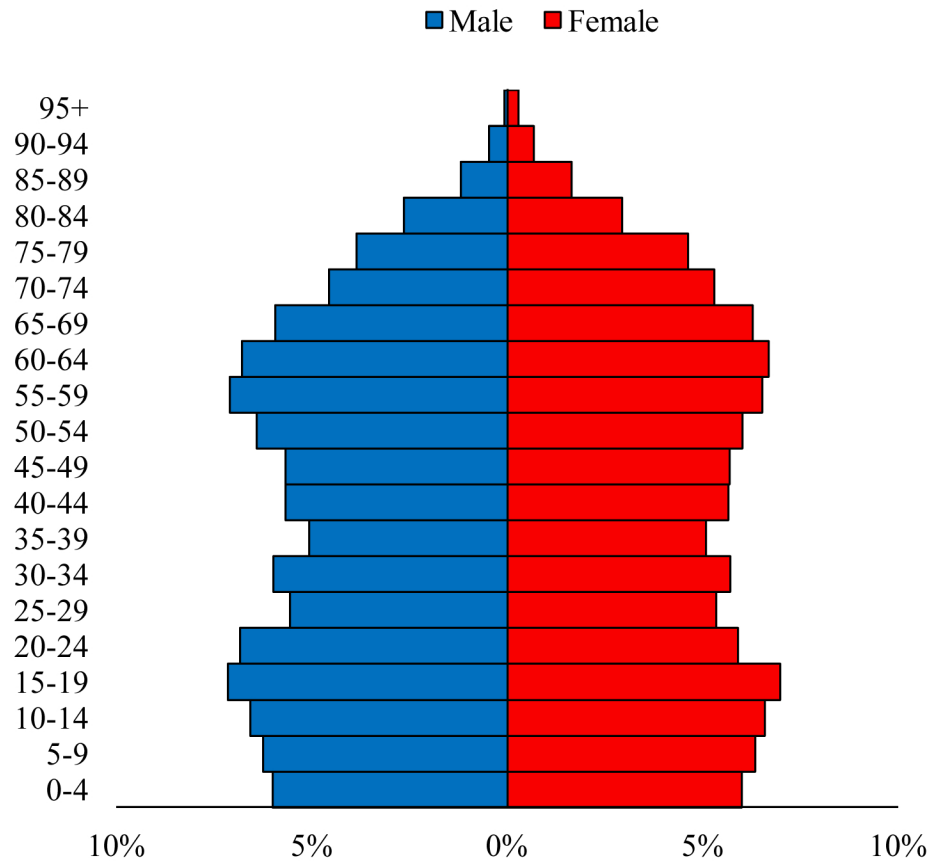

Population Pyramids of Ohio by County

Champaign County Projected Population Pyramid, 2025

Ohio Projected Population Pyramid, 2025

Go to: <http://scripps.muohio.edu/content/population-pyramids-ohio-county-2010-2050> to download individual population pyramids (PDF, J-PEG, TIFF formats available).

Note: Population pyramids display % of populations by 5 years age groups.

Citation: Mehdizadeh, S., Ritchey, P. N., Tipsuk, P., & Yamashita, T. (2012). Population Pyramids of Ohio by County. Scripps Gerontology Center, Miami University, Oxford, OH.