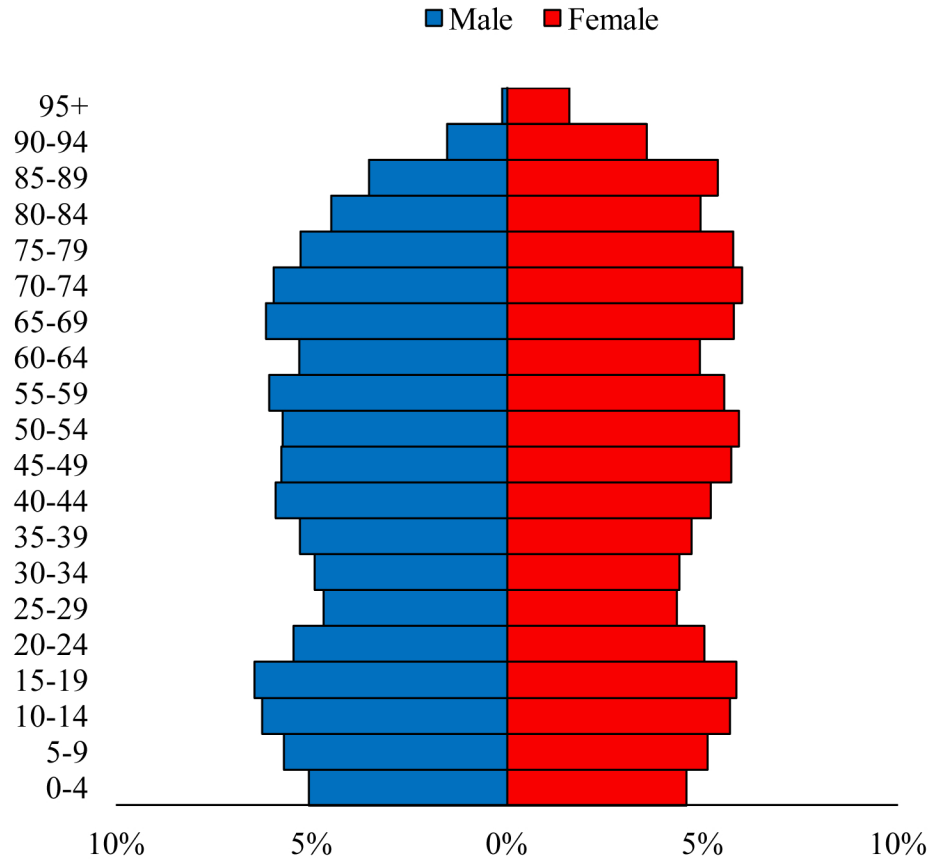

Population Pyramids of Ohio by County

Carroll County Projected Population Pyramid, 2050

Ohio Projected Population Pyramid, 2050

Go to: <http://scripps.muohio.edu/content/population-pyramids-ohio-county-2010-2050> to download individual population pyramids (PDF, J-PEG, TIFF formats available).

Note: Population pyramids display % of populations by 5 years age groups.

Citation: Mehdizadeh, S., Ritchey, P. N., Tipsuk, P., & Yamashita, T. (2012). Population Pyramids of Ohio by County. Scripps Gerontology Center, Miami University, Oxford, OH.