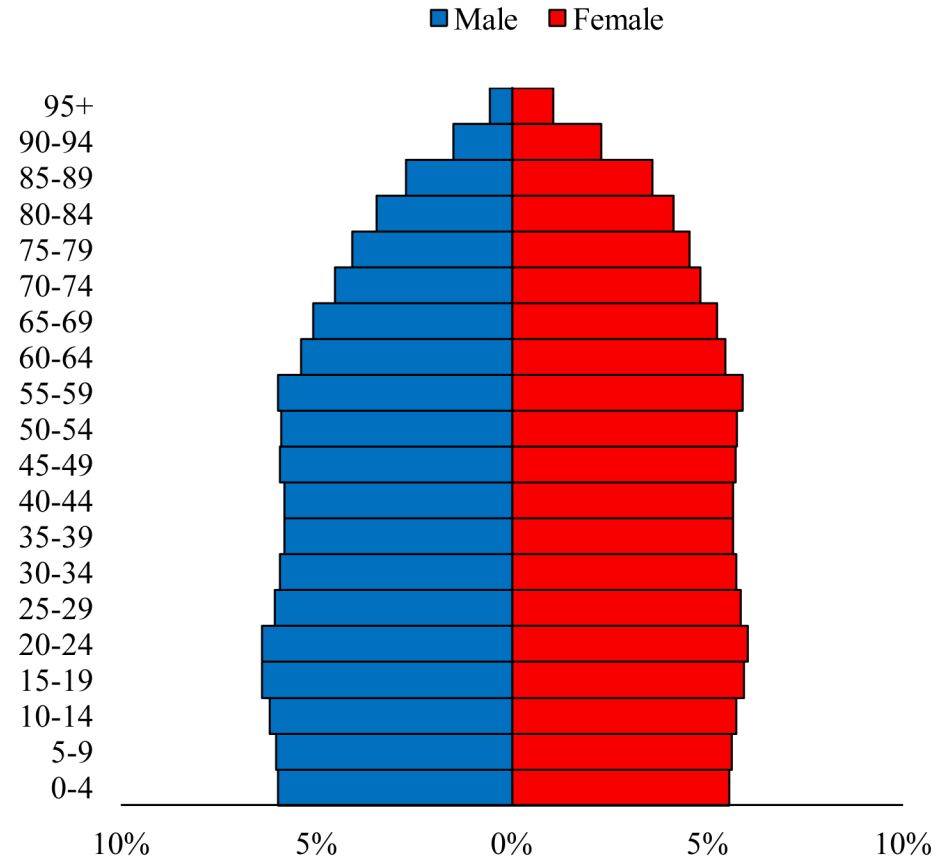

Population Pyramids of Ohio by County

Carroll County Projected Population Pyramid, 2050

Ohio Projected Population Pyramid, 2050

Go to: <http://scripps.muohio.edu/content/population-pyramids-ohio-county-2010-2050> to download individual population pyramids (PDF, J-PEG, TIFF formats available).

Note: Population pyramids display % of populations by 5 years age groups.

Citation: Mehdizadeh, S., Ritchey, P. N., Tipsuk, P., & Yamashita, T. (2012). Population Pyramids of Ohio by County. Scripps Gerontology Center, Miami University, Oxford, OH.