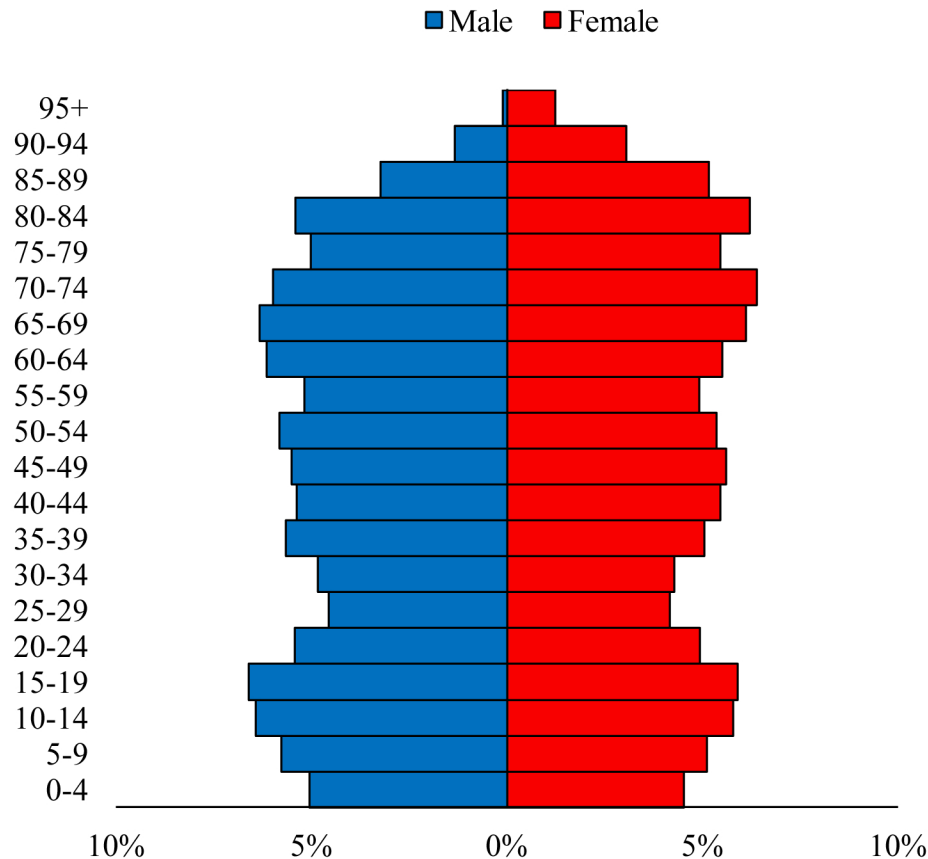

Population Pyramids of Ohio by County

Carroll County Projected Population Pyramid, 2045

Ohio Projected Population Pyramid, 2045

Go to: <http://scripps.muohio.edu/content/population-pyramids-ohio-county-2010-2050> to download individual population pyramids (PDF, J-PEG, TIFF formats available).

Note: Population pyramids display % of populations by 5 years age groups.

Citation: Mehdizadeh, S., Ritchey, P. N., Tipsuk, P., & Yamashita, T. (2012). Population Pyramids of Ohio by County. Scripps Gerontology Center, Miami University, Oxford, OH.