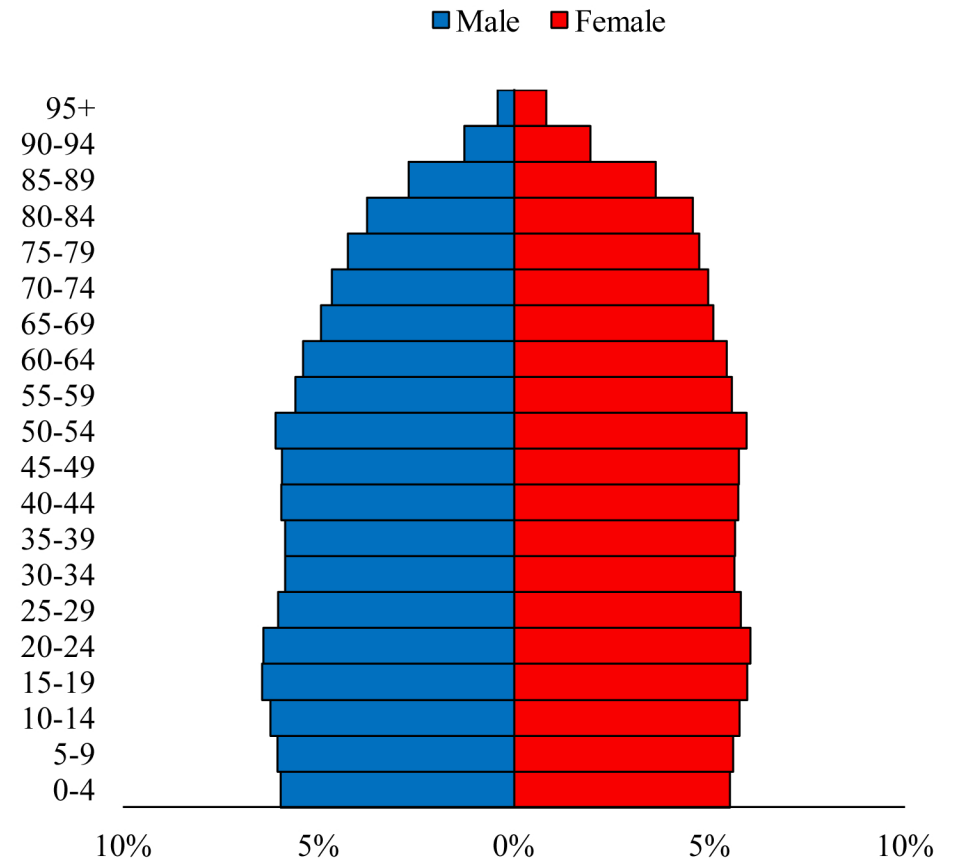

Population Pyramids of Ohio by County

Carroll County Projected Population Pyramid, 2045

Ohio Projected Population Pyramid, 2045

Go to: <http://scripps.muohio.edu/content/population-pyramids-ohio-county-2010-2050> to download individual population pyramids (PDF, J-PEG, TIFF formats available).

Note: Population pyramids display % of populations by 5 years age groups.

Citation: Mehdizadeh, S., Ritchey, P. N., Tipsuk, P., & Yamashita, T. (2012). Population Pyramids of Ohio by County. Scripps Gerontology Center, Miami University, Oxford, OH.