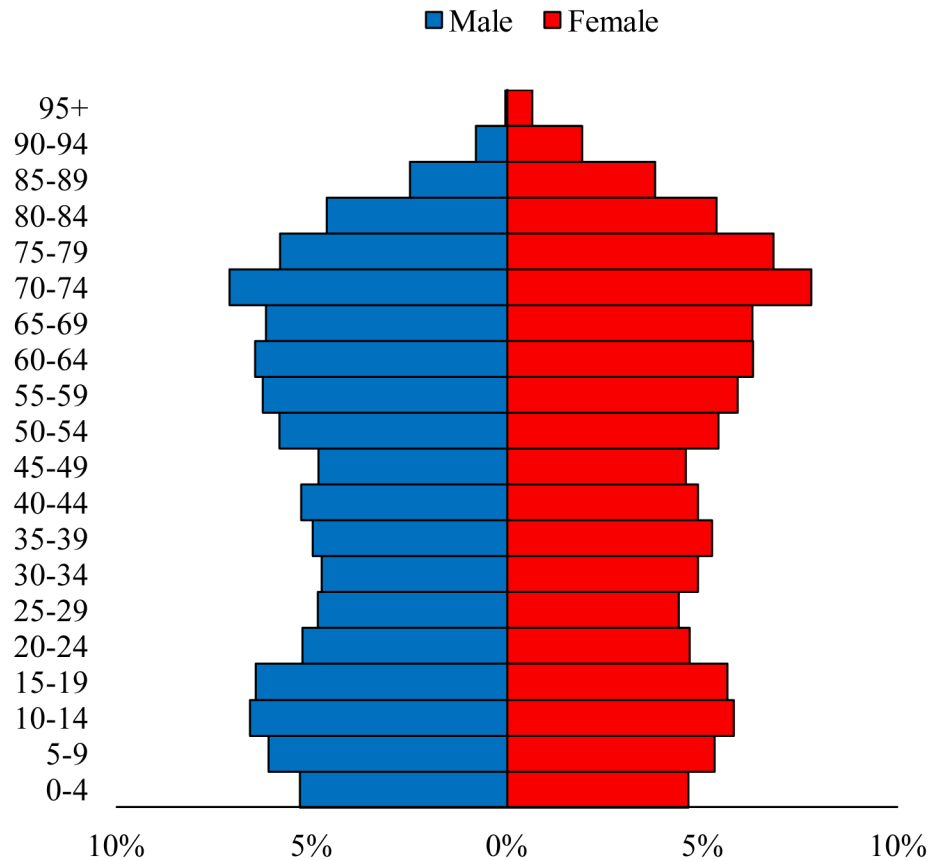

Population Pyramids of Ohio by County

Carroll County Projected Population Pyramid, 2035

Ohio Projected Population Pyramid, 2035

Go to: <http://scripps.muohio.edu/content/population-pyramids-ohio-county-2010-2050> to download individual population pyramids (PDF, J-PEG, TIFF formats available).

Note: Population pyramids display % of populations by 5 years age groups.

Citation: Mehdizadeh, S., Ritchey, P. N., Tipsuk, P., & Yamashita, T. (2012). Population Pyramids of Ohio by County. Scripps Gerontology Center, Miami University, Oxford, OH.