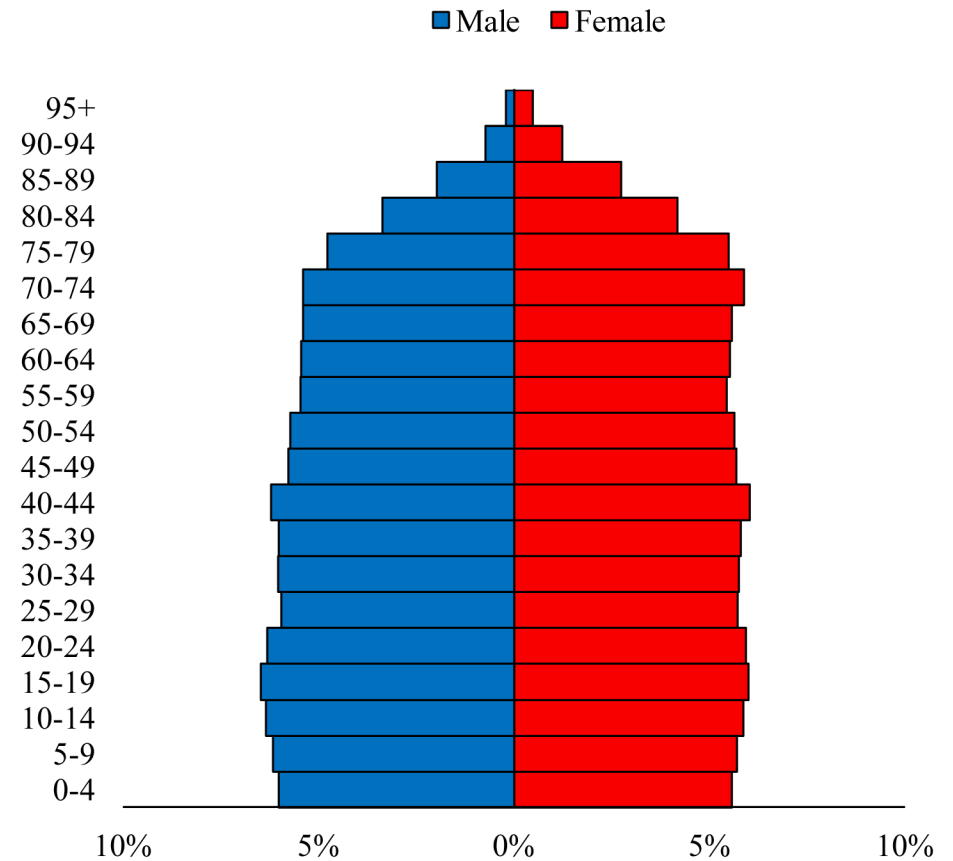

Population Pyramids of Ohio by County

Carroll County Projected Population Pyramid, 2035

Ohio Projected Population Pyramid, 2035

Go to: <http://scripps.muohio.edu/content/population-pyramids-ohio-county-2010-2050> to download individual population pyramids (PDF, J-PEG, TIFF formats available).

Note: Population pyramids display % of populations by 5 years age groups.

Citation: Mehdizadeh, S., Ritchey, P. N., Tipsuk, P., & Yamashita, T. (2012). Population Pyramids of Ohio by County. Scripps Gerontology Center, Miami University, Oxford, OH.