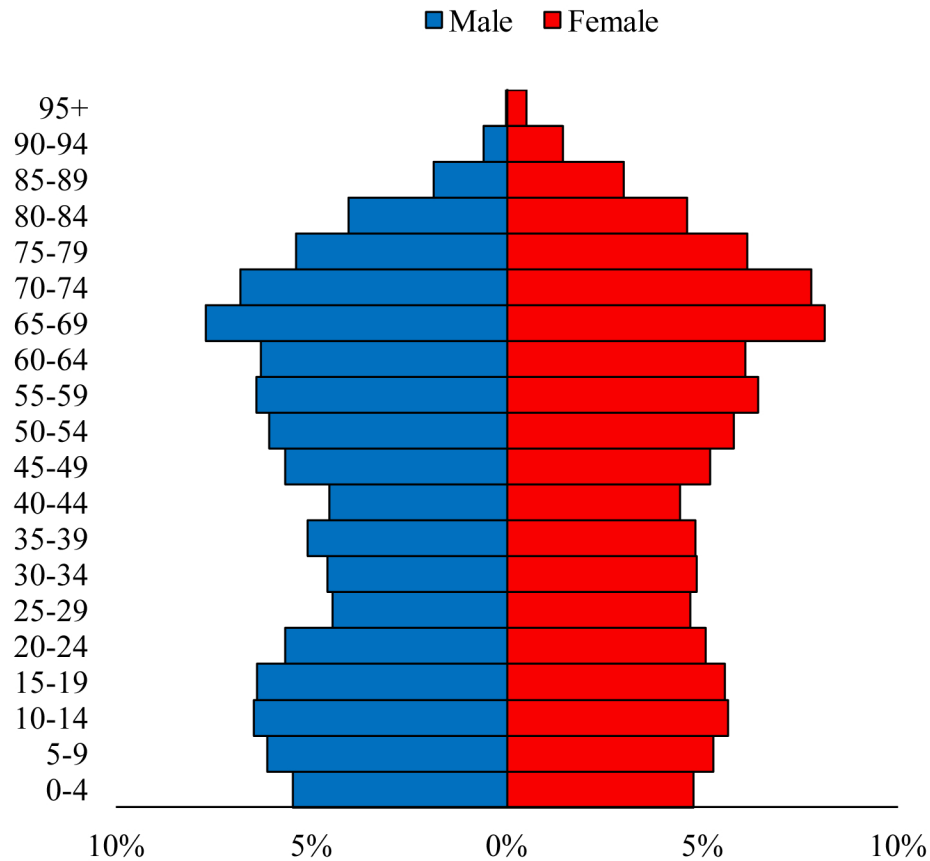

Population Pyramids of Ohio by County

Carroll County Projected Population Pyramid, 2030

Ohio Projected Population Pyramid, 2030

Go to: <http://scripps.muohio.edu/content/population-pyramids-ohio-county-2010-2050> to download individual population pyramids (PDF, J-PEG, TIFF formats available).

Note: Population pyramids display % of populations by 5 years age groups.

Citation: Mehdizadeh, S., Ritchey, P. N., Tipsuk, P., & Yamashita, T. (2012). Population Pyramids of Ohio by County. Scripps Gerontology Center, Miami University, Oxford, OH.