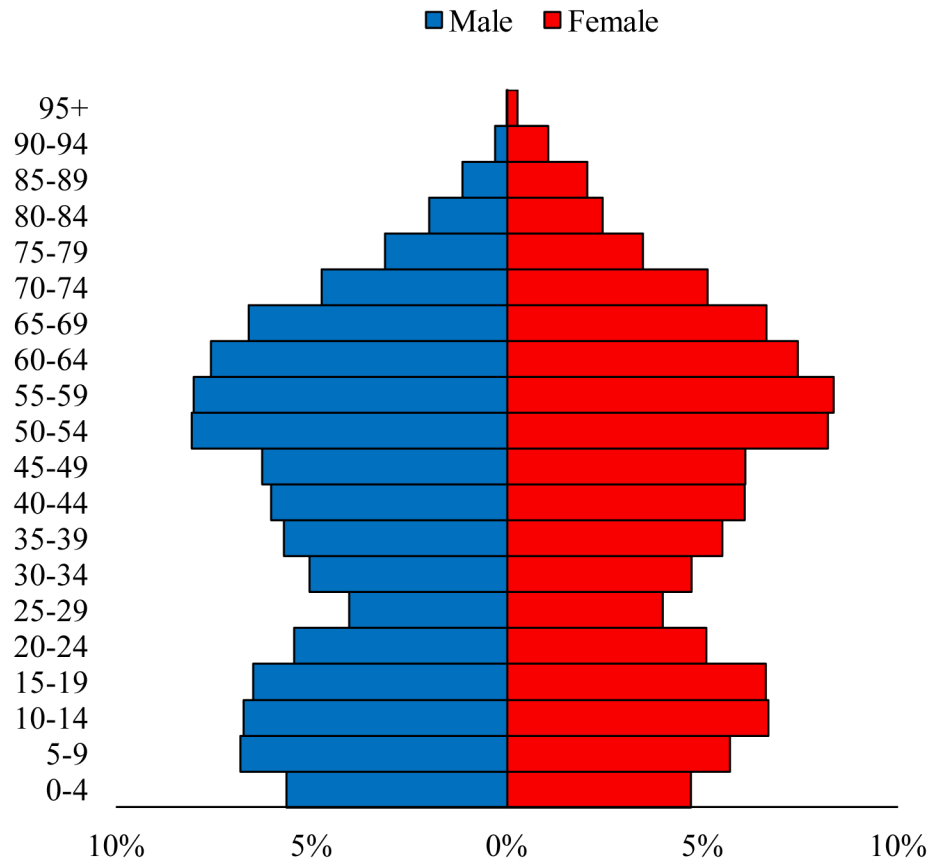

Population Pyramids of Ohio by County

Carroll County Projected Population Pyramid, 2015

Ohio Projected Population Pyramid, 2015

Go to: <http://scripps.muohio.edu/content/population-pyramids-ohio-county-2010-2050> to download individual population pyramids (PDF, J-PEG, TIFF formats available).

Note: Population pyramids display % of populations by 5 years age groups.

Citation: Mehdizadeh, S., Ritchey, P. N., Tipsuk, P., & Yamashita, T. (2012). Population Pyramids of Ohio by County. Scripps Gerontology Center, Miami University, Oxford, OH.