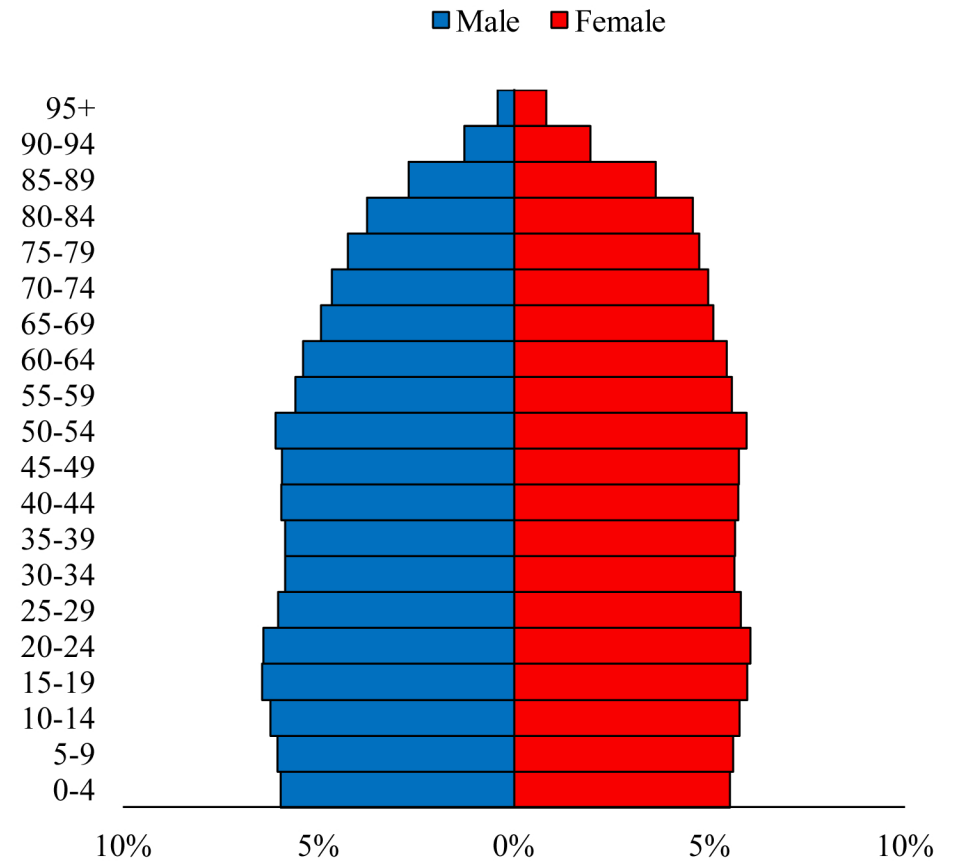

Population Pyramids of Ohio by County

Butler County Projected Population Pyramid, 2045

Ohio Projected Population Pyramid, 2045

Go to: <http://scripps.muohio.edu/content/population-pyramids-ohio-county-2010-2050> to download individual population pyramids (PDF, J-PEG, TIFF formats available).

Note: Population pyramids display % of populations by 5 years age groups.

Citation: Mehdizadeh, S., Ritchey, P. N., Tipsuk, P., & Yamashita, T. (2012). Population Pyramids of Ohio by County. Scripps Gerontology Center, Miami University, Oxford, OH.