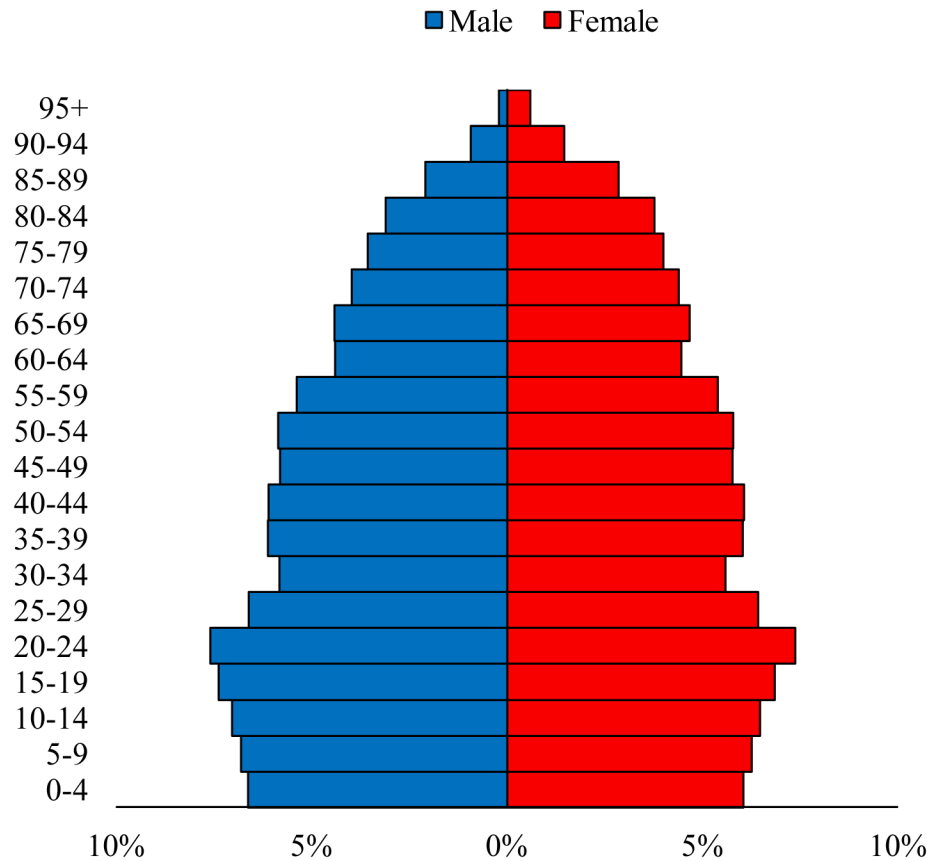

Population Pyramids of Ohio by County

Butler County Projected Population Pyramid, 2045

Ohio Projected Population Pyramid, 2045

Go to: <http://scripps.muohio.edu/content/population-pyramids-ohio-county-2010-2050> to download individual population pyramids (PDF, J-PEG, TIFF formats available).

Note: Population pyramids display % of populations by 5 years age groups.

Citation: Mehdizadeh, S., Ritchey, P. N., Tipsuk, P., & Yamashita, T. (2012). Population Pyramids of Ohio by County. Scripps Gerontology Center, Miami University, Oxford, OH.