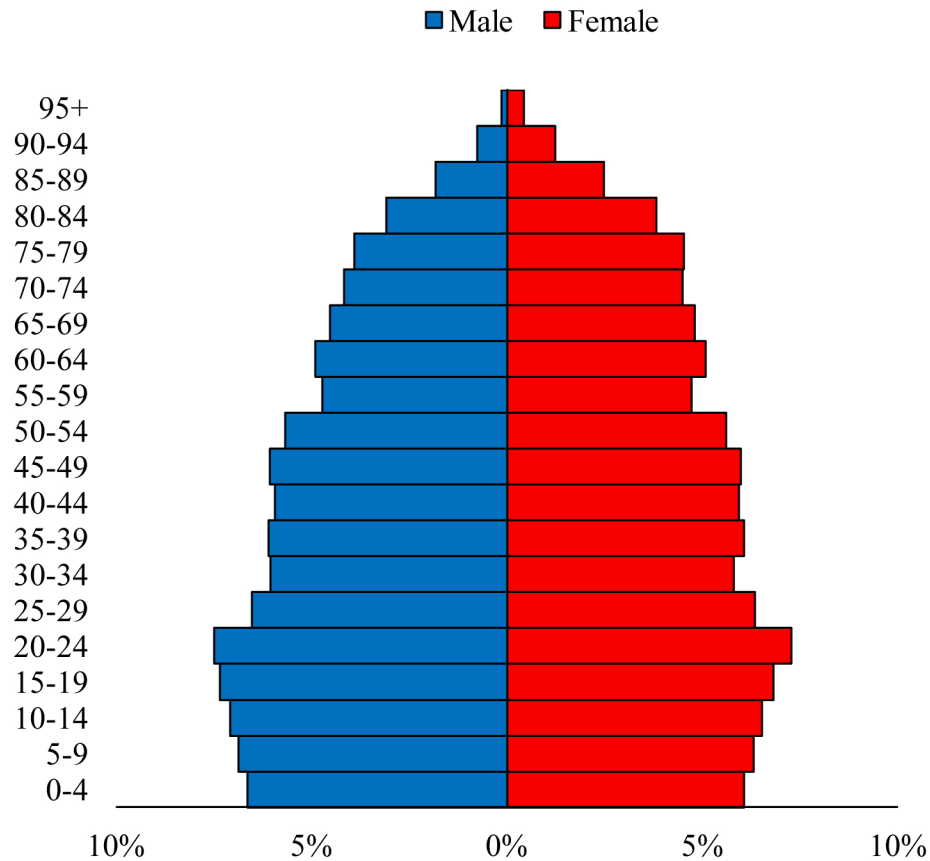

# Population Pyramids of Ohio by County

Butler County Projected Population Pyramid, 2040

Ohio Projected Population Pyramid, 2040

**Go to:** <http://scripps.muohio.edu/content/population-pyramids-ohio-county-2010-2050> to download individual population pyramids (PDF, J-PEG, TIFF formats available).

**Note:** Population pyramids display % of populations by 5 years age groups.

**Citation:** Mehdizadeh, S., Ritchey, P. N., Tipsuk, P., & Yamashita, T. (2012). Population Pyramids of Ohio by County. Scripps Gerontology Center, Miami University, Oxford, OH.