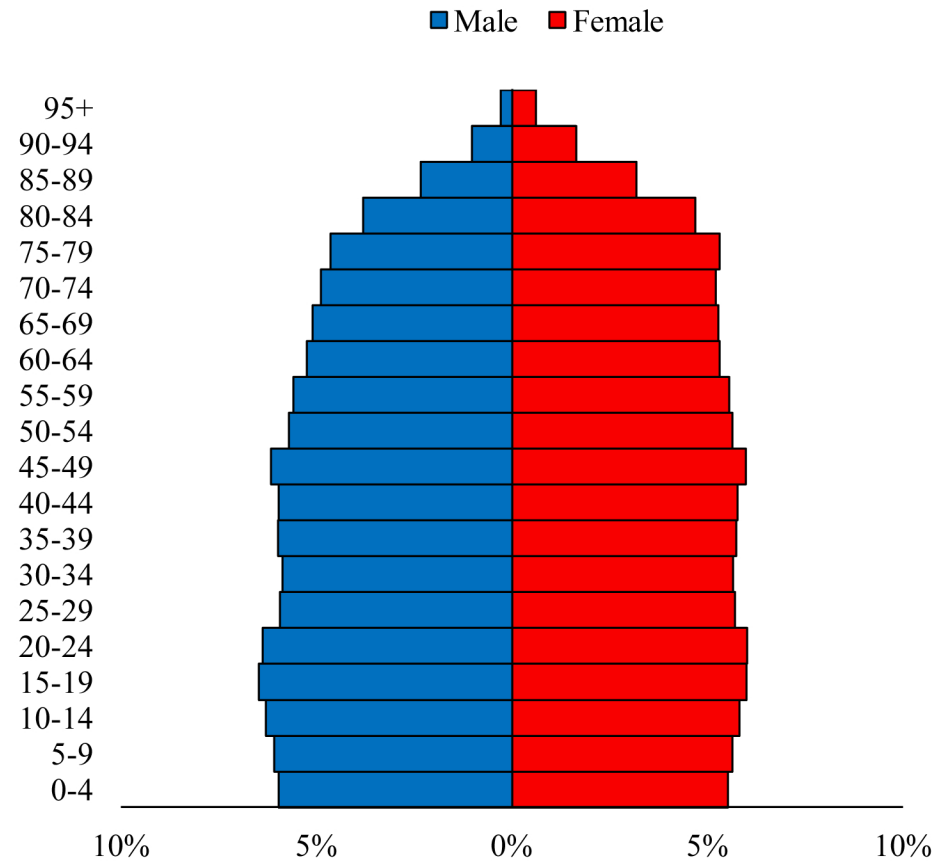

# Population Pyramids of Ohio by County

Butler County Projected Population Pyramid, 2040

Ohio Projected Population Pyramid, 2040

**Go to:** <http://scripps.muohio.edu/content/population-pyramids-ohio-county-2010-2050> to download individual population pyramids (PDF, J-PEG, TIFF formats available).

**Note:** Population pyramids display % of populations by 5 years age groups.

**Citation:** Mehdizadeh, S., Ritchey, P. N., Tipsuk, P., & Yamashita, T. (2012). Population Pyramids of Ohio by County. Scripps Gerontology Center, Miami University, Oxford, OH.