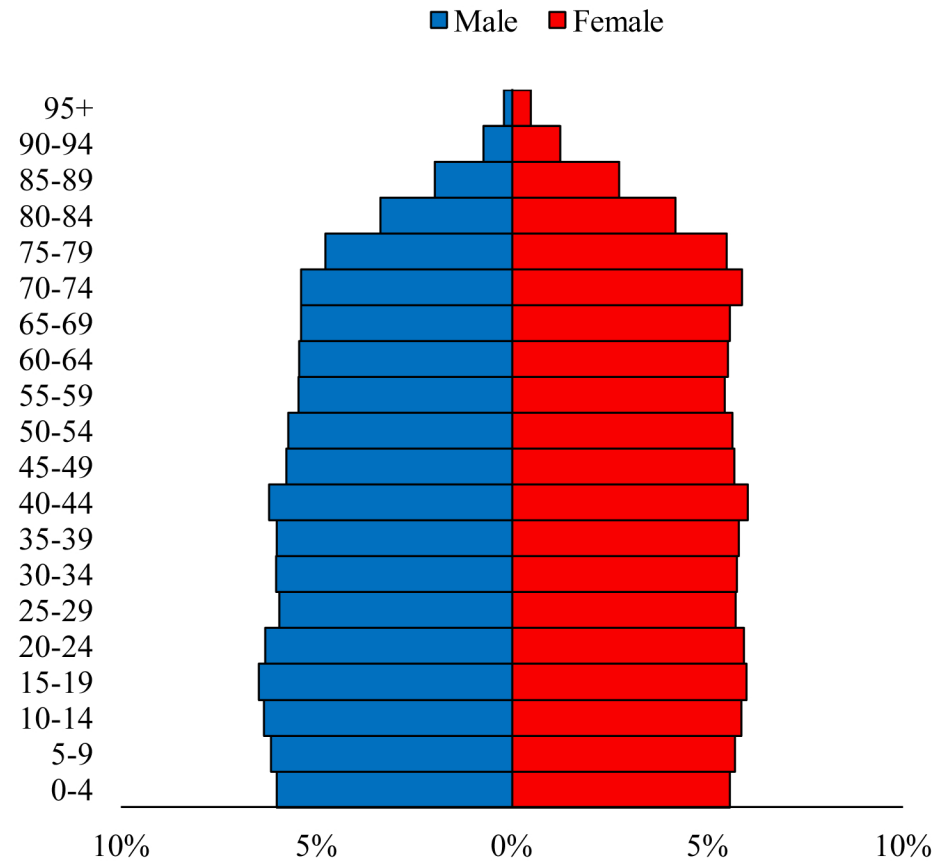

Population Pyramids of Ohio by County

Butler County Projected Population Pyramid, 2035

Ohio Projected Population Pyramid, 2035

Go to: <http://scripps.muohio.edu/content/population-pyramids-ohio-county-2010-2050> to download individual population pyramids (PDF, J-PEG, TIFF formats available).

Note: Population pyramids display % of populations by 5 years age groups.

Citation: Mehdizadeh, S., Ritchey, P. N., Tipsuk, P., & Yamashita, T. (2012). Population Pyramids of Ohio by County. Scripps Gerontology Center, Miami University, Oxford, OH.