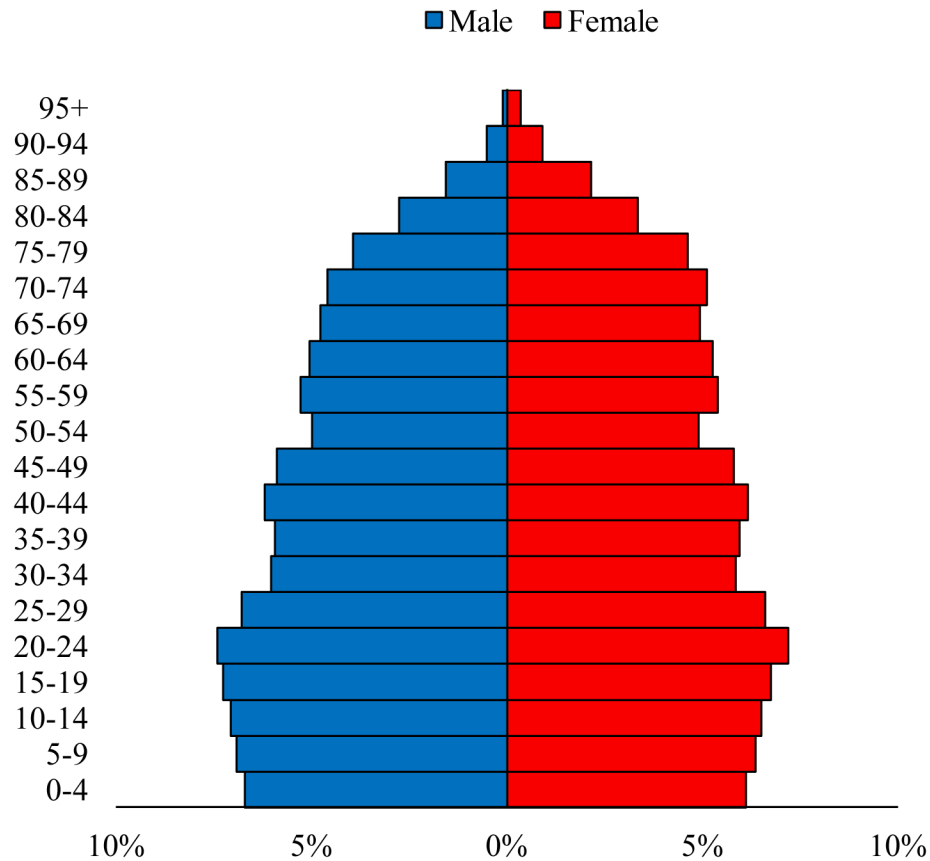

Population Pyramids of Ohio by County

Butler County Projected Population Pyramid, 2035

Ohio Projected Population Pyramid, 2035

Go to: <http://scripps.muohio.edu/content/population-pyramids-ohio-county-2010-2050> to download individual population pyramids (PDF, J-PEG, TIFF formats available).

Note: Population pyramids display % of populations by 5 years age groups.

Citation: Mehdizadeh, S., Ritchey, P. N., Tipsuk, P., & Yamashita, T. (2012). Population Pyramids of Ohio by County. Scripps Gerontology Center, Miami University, Oxford, OH.