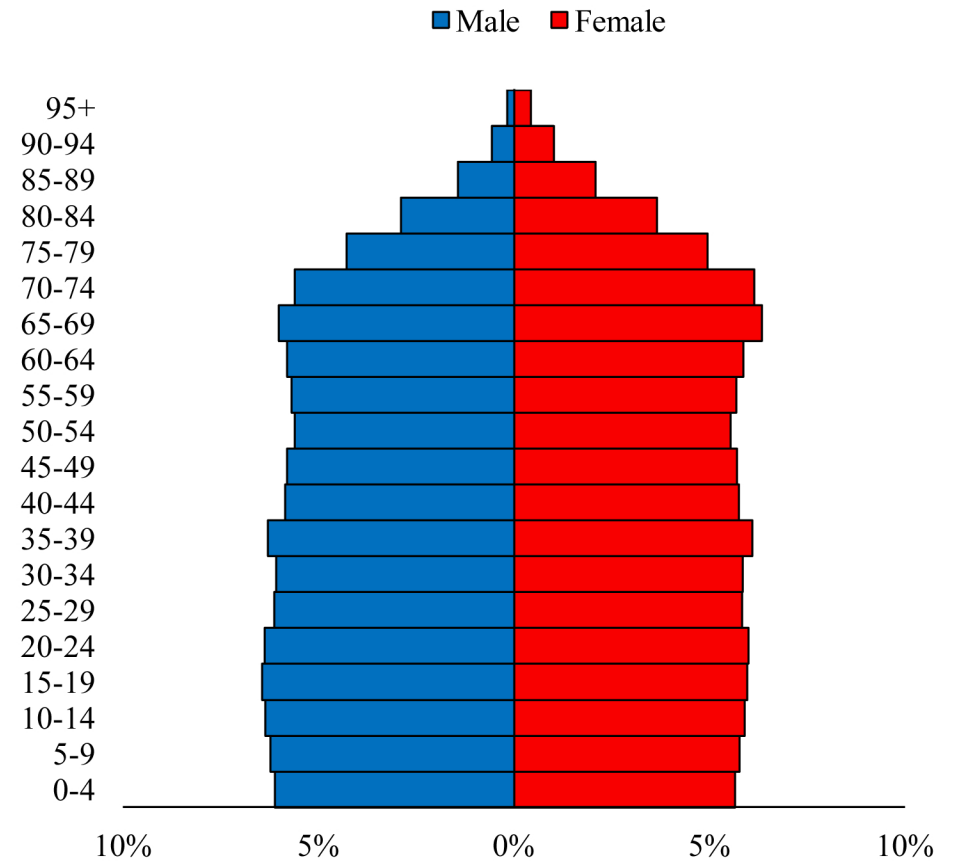

# Population Pyramids of Ohio by County

Butler County Projected Population Pyramid, 2030

Ohio Projected Population Pyramid, 2030

**Go to:** <http://scripps.muohio.edu/content/population-pyramids-ohio-county-2010-2050> to download individual population pyramids (PDF, J-PEG, TIFF formats available).

**Note:** Population pyramids display % of populations by 5 years age groups.

**Citation:** Mehdizadeh, S., Ritchey, P. N., Tipsuk, P., & Yamashita, T. (2012). Population Pyramids of Ohio by County. Scripps Gerontology Center, Miami University, Oxford, OH.