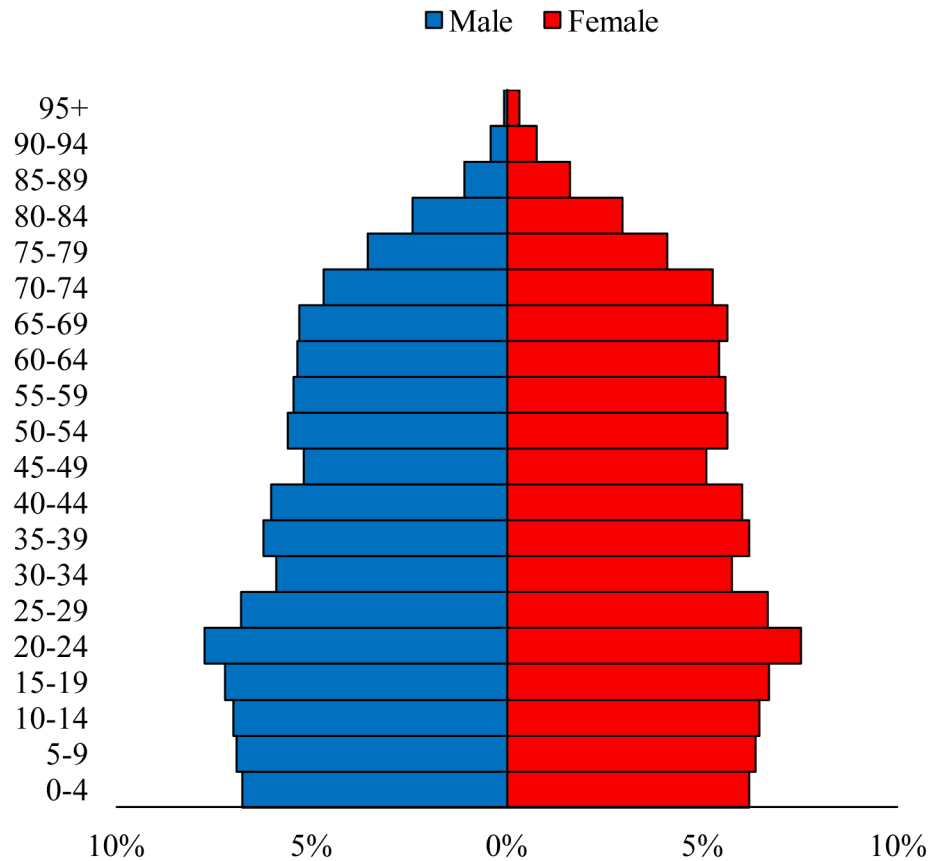

# Population Pyramids of Ohio by County

Butler County Projected Population Pyramid, 2030

Ohio Projected Population Pyramid, 2030

**Go to:** <http://scripps.muohio.edu/content/population-pyramids-ohio-county-2010-2050> to download individual population pyramids (PDF, J-PEG, TIFF formats available).

**Note:** Population pyramids display % of populations by 5 years age groups.

**Citation:** Mehdizadeh, S., Ritchey, P. N., Tipsuk, P., & Yamashita, T. (2012). Population Pyramids of Ohio by County. Scripps Gerontology Center, Miami University, Oxford, OH.