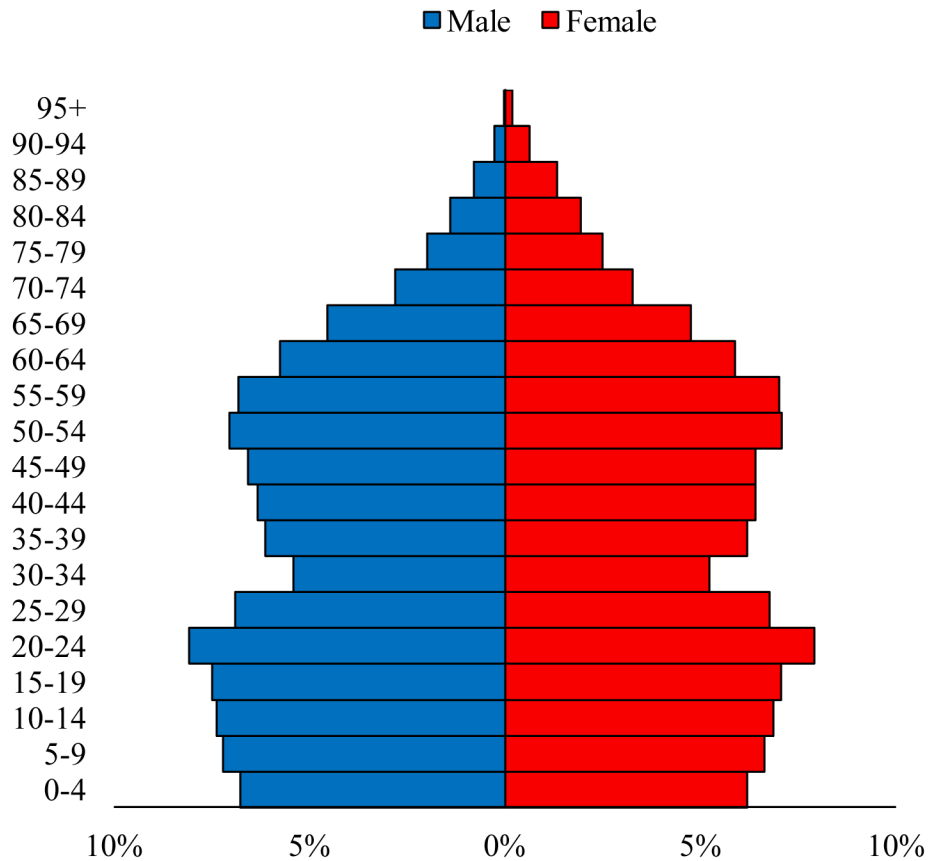

# Population Pyramids of Ohio by County

Butler County Projected Population Pyramid, 2015

Ohio Projected Population Pyramid, 2015

**Go to:** <http://scripps.muohio.edu/content/population-pyramids-ohio-county-2010-2050> to download individual population pyramids (PDF, J-PEG, TIFF formats available).

**Note:** Population pyramids display % of populations by 5 years age groups.

**Citation:** Mehdizadeh, S., Ritchey, P. N., Tipsuk, P., & Yamashita, T. (2012). Population Pyramids of Ohio by County. Scripps Gerontology Center, Miami University, Oxford, OH.