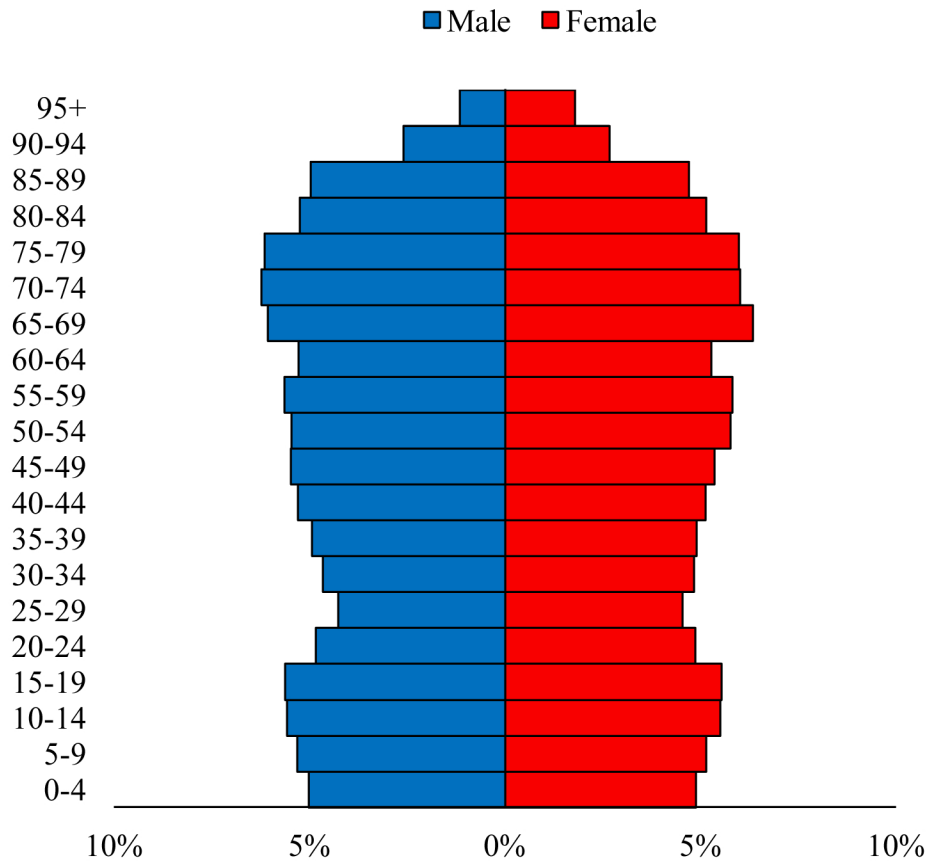

Population Pyramids of Ohio by County

Brown County Projected Population Pyramid, 2050

Ohio Projected Population Pyramid, 2050

Go to: <http://scripps.muohio.edu/content/population-pyramids-ohio-county-2010-2050> to download individual population pyramids (PDF, J-PEG, TIFF formats available).

Note: Population pyramids display % of populations by 5 years age groups.

Citation: Mehdizadeh, S., Ritchey, P. N., Tipsuk, P., & Yamashita, T. (2012). Population Pyramids of Ohio by County. Scripps Gerontology Center, Miami University, Oxford, OH.