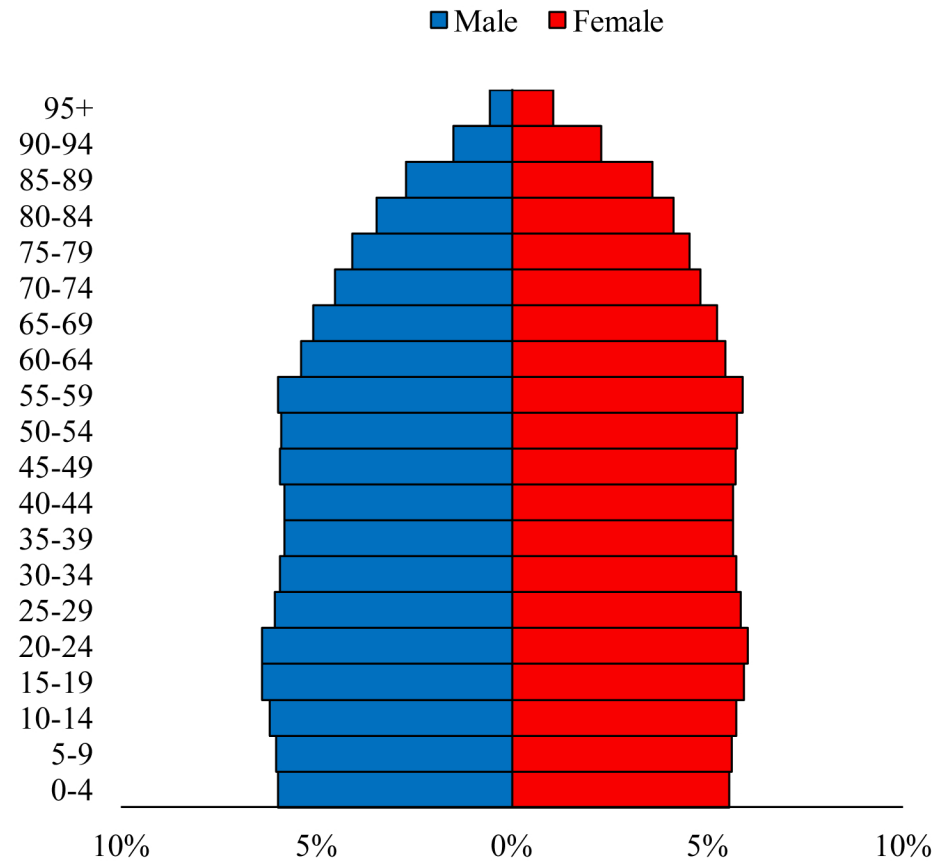

Population Pyramids of Ohio by County

Brown County Projected Population Pyramid, 2050

Ohio Projected Population Pyramid, 2050

Go to: <http://scripps.muohio.edu/content/population-pyramids-ohio-county-2010-2050> to download individual population pyramids (PDF, J-PEG, TIFF formats available).

Note: Population pyramids display % of populations by 5 years age groups.

Citation: Mehdizadeh, S., Ritchey, P. N., Tipsuk, P., & Yamashita, T. (2012). Population Pyramids of Ohio by County. Scripps Gerontology Center, Miami University, Oxford, OH.