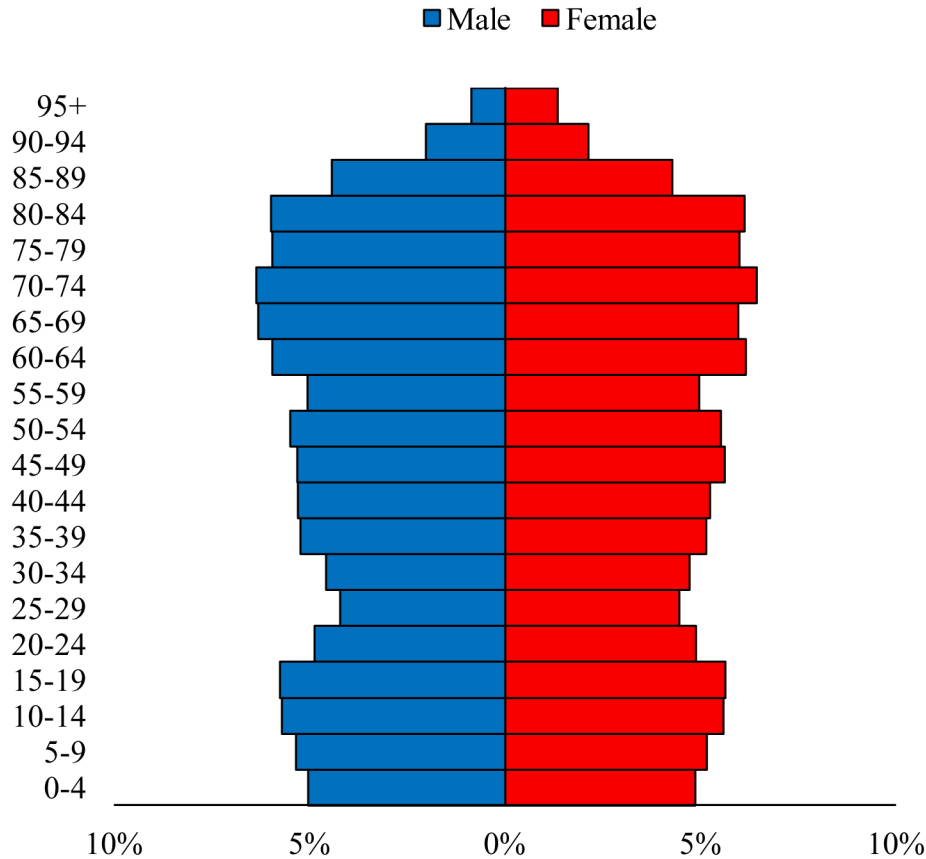

# Population Pyramids of Ohio by County

Brown County Projected Population Pyramid, 2045

Ohio Projected Population Pyramid, 2045

**Go to:** <http://scripps.muohio.edu/content/population-pyramids-ohio-county-2010-2050> to download individual population pyramids (PDF, J-PEG, TIFF formats available).

**Note:** Population pyramids display % of populations by 5 years age groups.

**Citation:** Mehdizadeh, S., Ritchey, P. N., Tipsuk, P., & Yamashita, T. (2012). Population Pyramids of Ohio by County. Scripps Gerontology Center, Miami University, Oxford, OH.