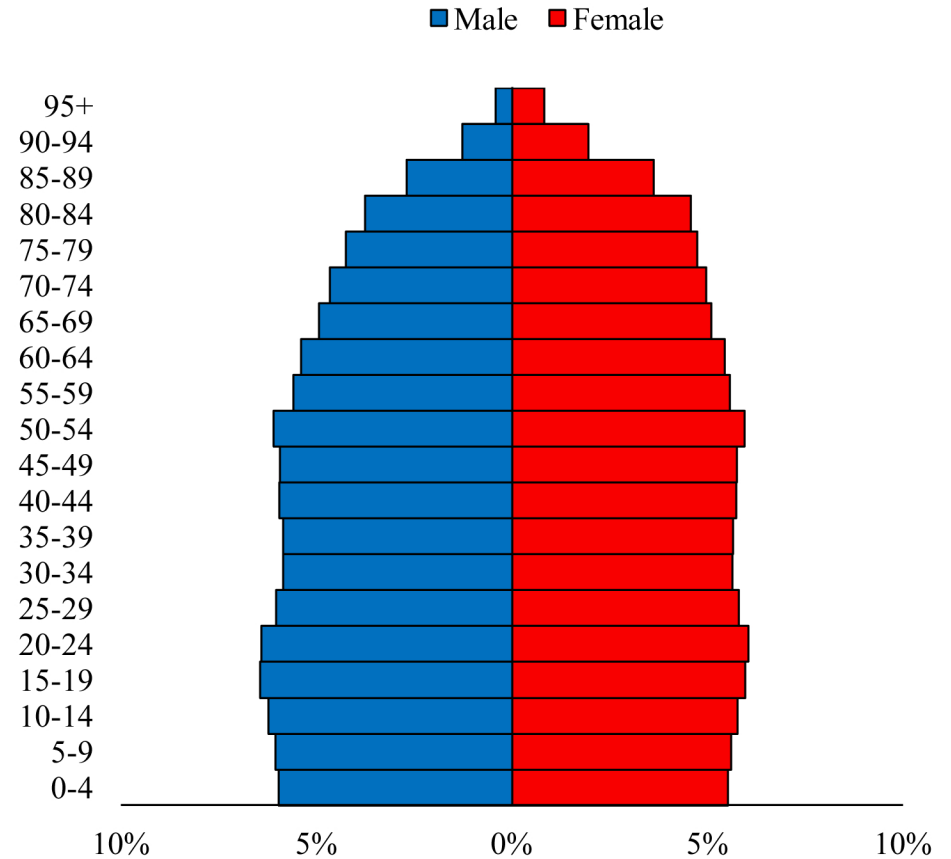

# Population Pyramids of Ohio by County

Brown County Projected Population Pyramid, 2045

Ohio Projected Population Pyramid, 2045

**Go to:** <http://scripps.muohio.edu/content/population-pyramids-ohio-county-2010-2050> to download individual population pyramids (PDF, J-PEG, TIFF formats available).

**Note:** Population pyramids display % of populations by 5 years age groups.

**Citation:** Mehdizadeh, S., Ritchey, P. N., Tipsuk, P., & Yamashita, T. (2012). Population Pyramids of Ohio by County. Scripps Gerontology Center, Miami University, Oxford, OH.