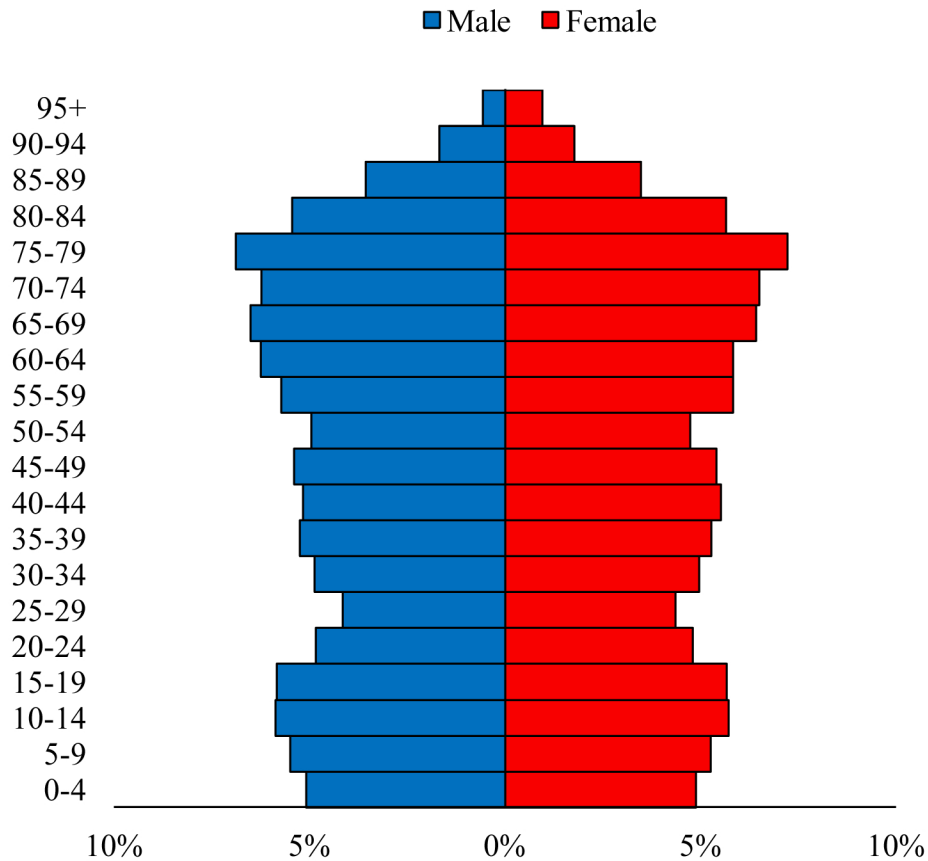

Population Pyramids of Ohio by County

Brown County Projected Population Pyramid, 2040

Ohio Projected Population Pyramid, 2040

Go to: <http://scripps.muohio.edu/content/population-pyramids-ohio-county-2010-2050> to download individual population pyramids (PDF, J-PEG, TIFF formats available).

Note: Population pyramids display % of populations by 5 years age groups.

Citation: Mehdizadeh, S., Ritchey, P. N., Tipsuk, P., & Yamashita, T. (2012). Population Pyramids of Ohio by County. Scripps Gerontology Center, Miami University, Oxford, OH.