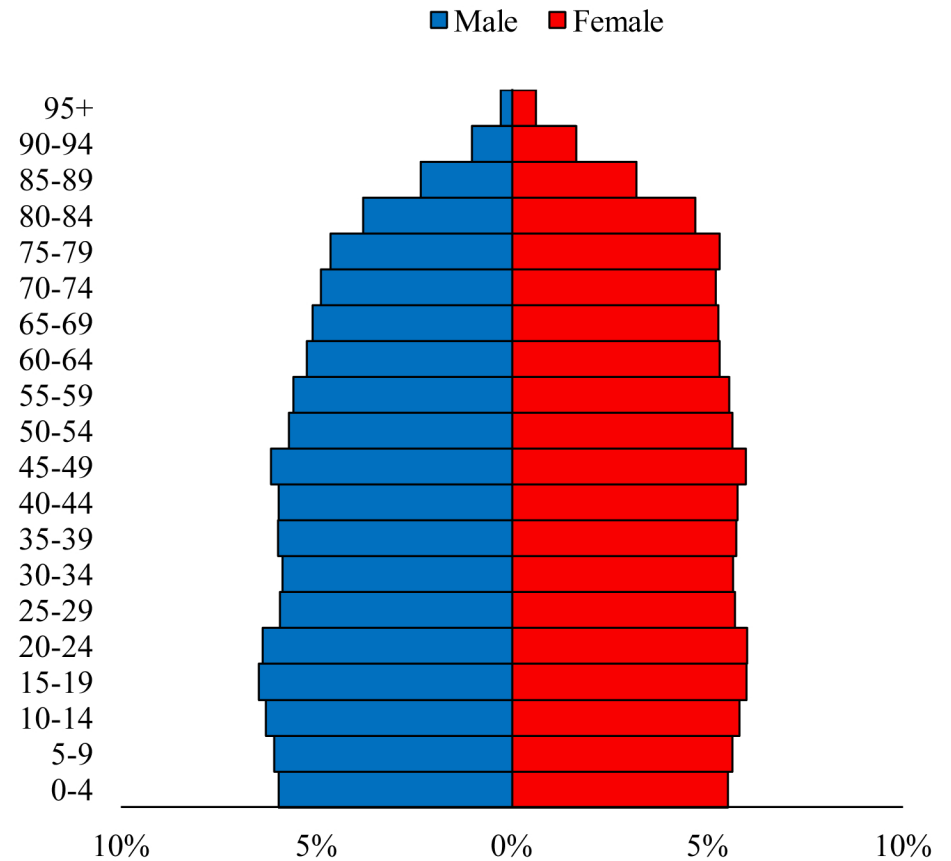

Population Pyramids of Ohio by County

Brown County Projected Population Pyramid, 2040

Ohio Projected Population Pyramid, 2040

Go to: <http://scripps.muohio.edu/content/population-pyramids-ohio-county-2010-2050> to download individual population pyramids (PDF, J-PEG, TIFF formats available).

Note: Population pyramids display % of populations by 5 years age groups.

Citation: Mehdizadeh, S., Ritchey, P. N., Tipsuk, P., & Yamashita, T. (2012). Population Pyramids of Ohio by County. Scripps Gerontology Center, Miami University, Oxford, OH.