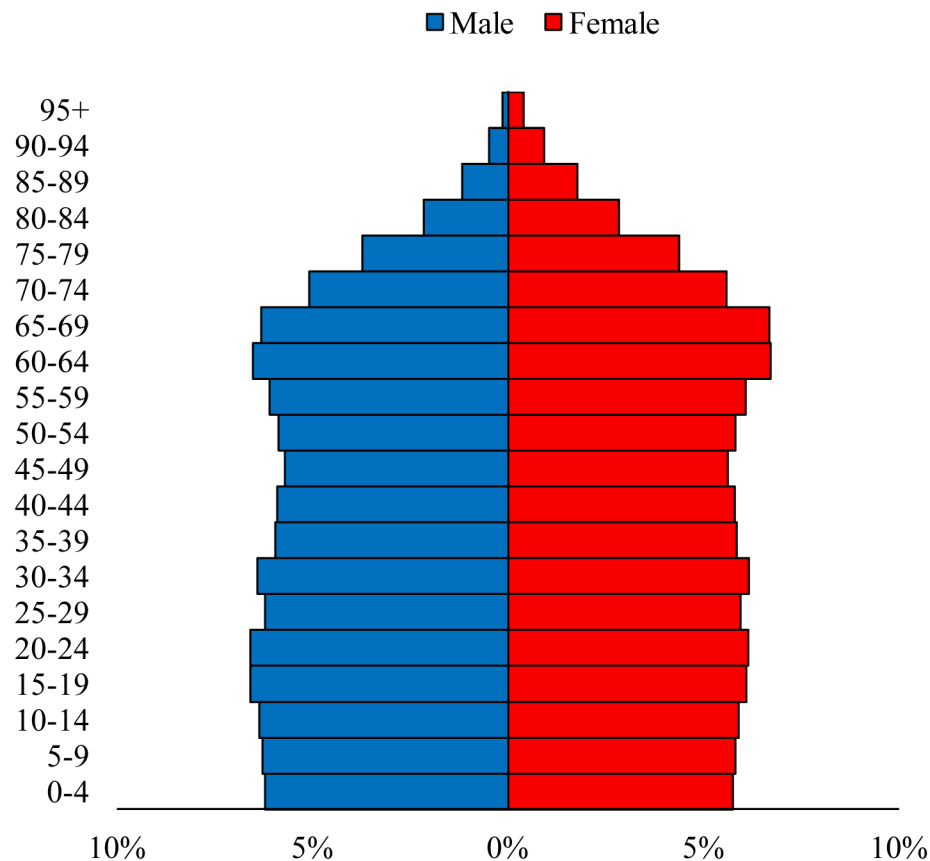

Population Pyramids of Ohio by County

Brown County Projected Population Pyramid, 2025

Ohio Projected Population Pyramid, 2025

Go to: <http://scripps.muohio.edu/content/population-pyramids-ohio-county-2010-2050> to download individual population pyramids (PDF, J-PEG, TIFF formats available).

Note: Population pyramids display % of populations by 5 years age groups.

Citation: Mehdizadeh, S., Ritchey, P. N., Tipsuk, P., & Yamashita, T. (2012). Population Pyramids of Ohio by County. Scripps Gerontology Center, Miami University, Oxford, OH.