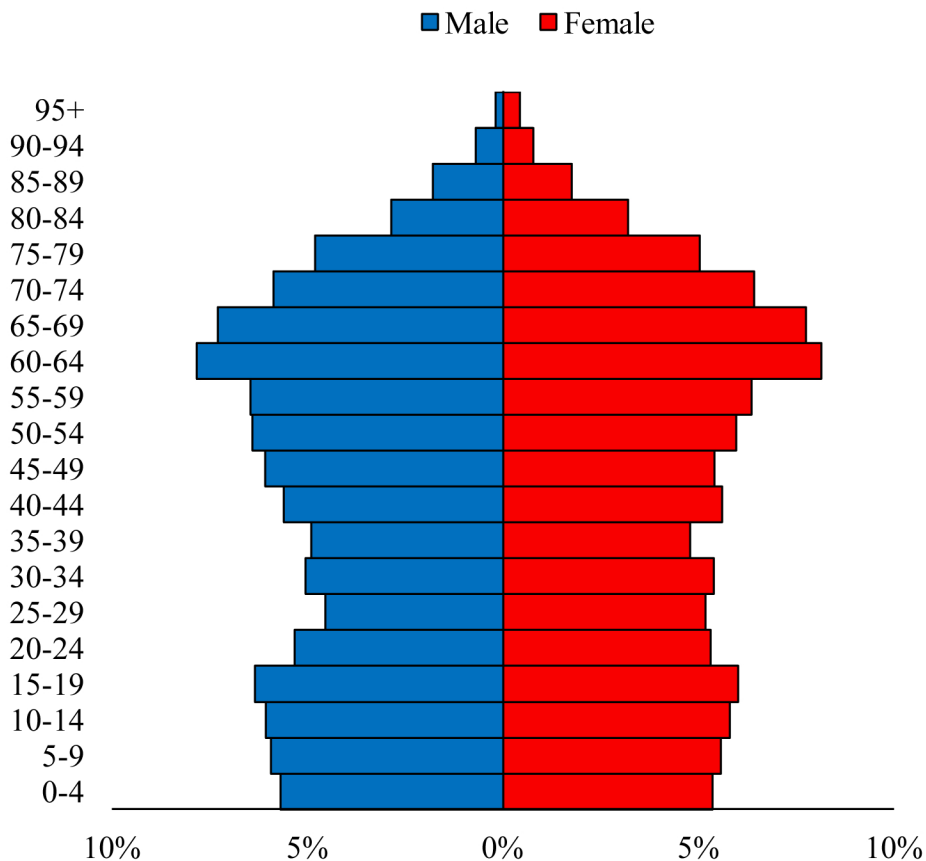

Population Pyramids of Ohio by County

Brown County Projected Population Pyramid, 2025

Ohio Projected Population Pyramid, 2025

Go to: <http://scripps.muohio.edu/content/population-pyramids-ohio-county-2010-2050> to download individual population pyramids (PDF, J-PEG, TIFF formats available).

Note: Population pyramids display % of populations by 5 years age groups.

Citation: Mehdizadeh, S., Ritchey, P. N., Tipsuk, P., & Yamashita, T. (2012). Population Pyramids of Ohio by County. Scripps Gerontology Center, Miami University, Oxford, OH.