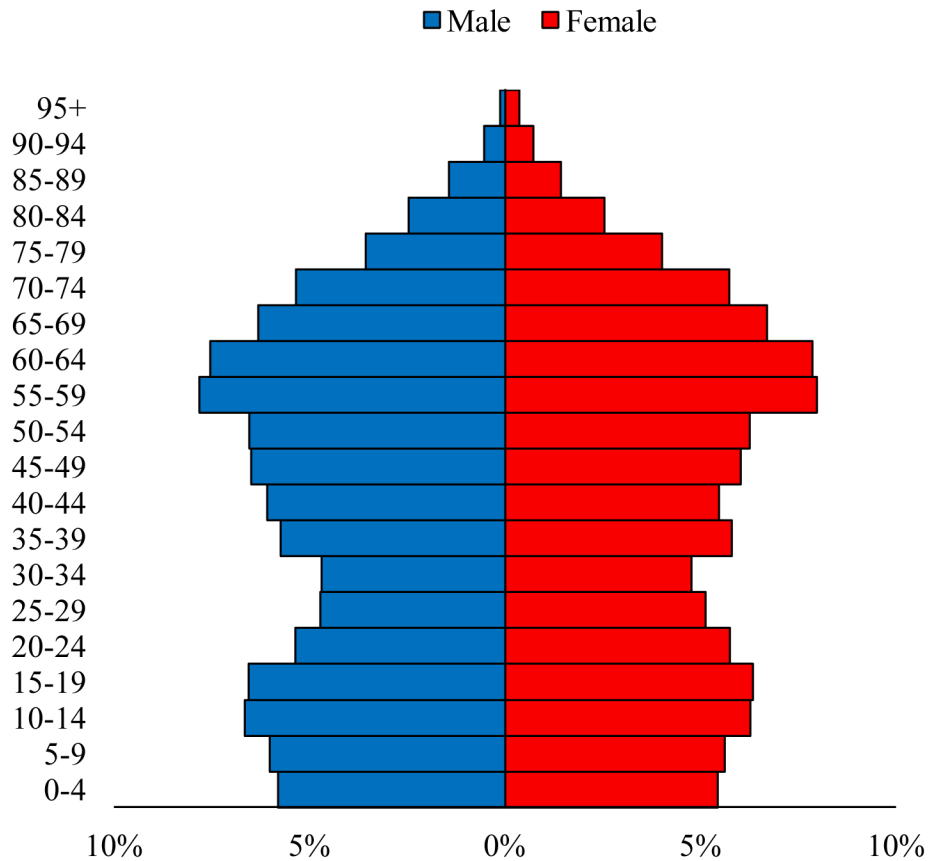

Population Pyramids of Ohio by County

Brown County Projected Population Pyramid, 2020

Ohio Projected Population Pyramid, 2020

Go to: <http://scripps.muohio.edu/content/population-pyramids-ohio-county-2010-2050> to download individual population pyramids (PDF, J-PEG, TIFF formats available).

Note: Population pyramids display % of populations by 5 years age groups.

Citation: Mehdizadeh, S., Ritchey, P. N., Tipsuk, P., & Yamashita, T. (2012). Population Pyramids of Ohio by County. Scripps Gerontology Center, Miami University, Oxford, OH.