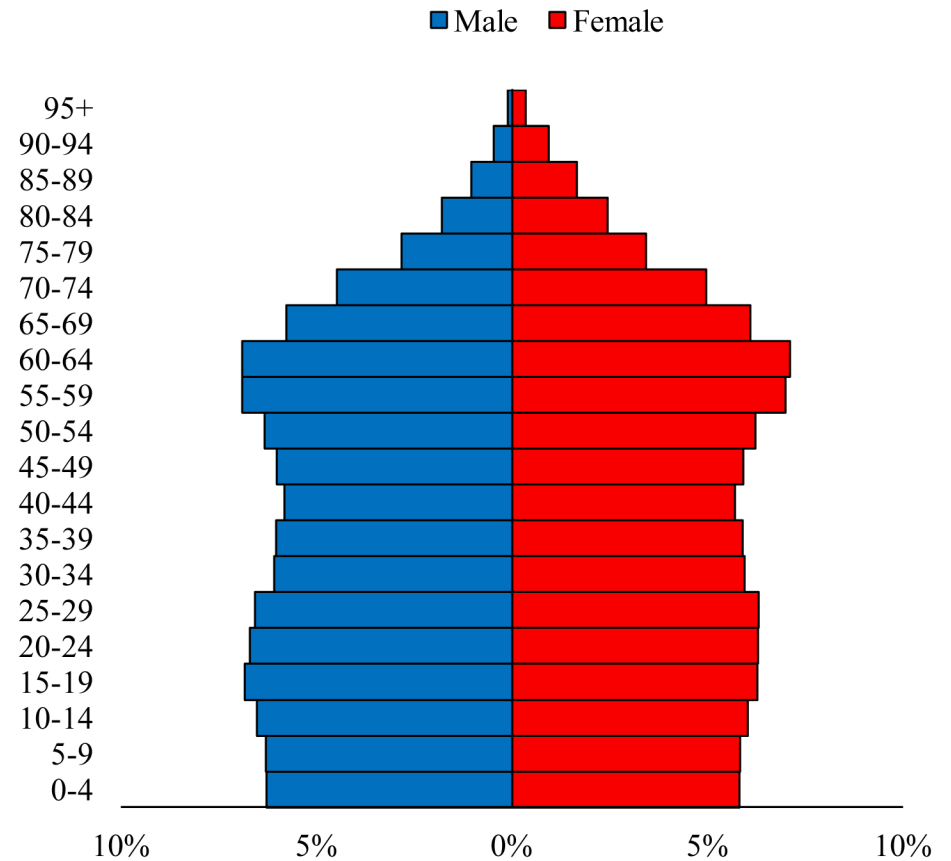

Population Pyramids of Ohio by County

Brown County Projected Population Pyramid, 2020

Ohio Projected Population Pyramid, 2020

Go to: <http://scripps.muohio.edu/content/population-pyramids-ohio-county-2010-2050> to download individual population pyramids (PDF, J-PEG, TIFF formats available).

Note: Population pyramids display % of populations by 5 years age groups.

Citation: Mehdizadeh, S., Ritchey, P. N., Tipsuk, P., & Yamashita, T. (2012). Population Pyramids of Ohio by County. Scripps Gerontology Center, Miami University, Oxford, OH.