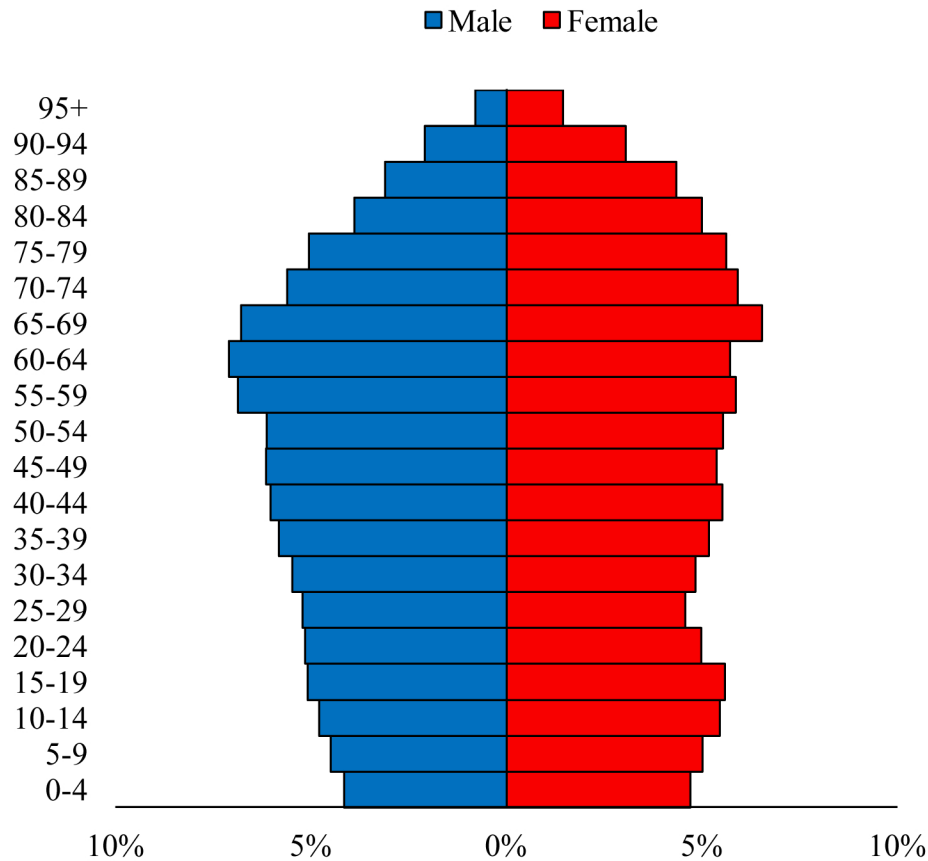

Population Pyramids of Ohio by County

Belmont County Projected Population Pyramid, 2050

Ohio Projected Population Pyramid, 2050

Go to: <http://scripps.muohio.edu/content/population-pyramids-ohio-county-2010-2050> to download individual population pyramids (PDF, J-PEG, TIFF formats available).

Note: Population pyramids display % of populations by 5 years age groups.

Citation: Mehdizadeh, S., Ritchey, P. N., Tipsuk, P., & Yamashita, T. (2012). Population Pyramids of Ohio by County. Scripps Gerontology Center, Miami University, Oxford, OH.