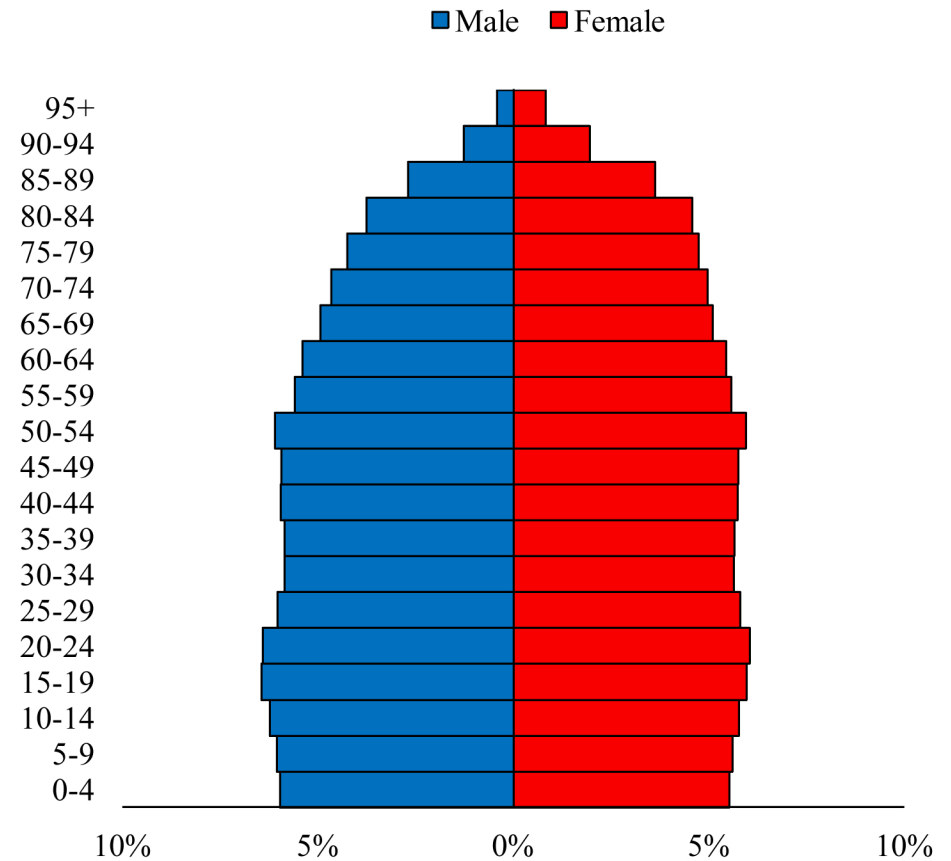

Population Pyramids of Ohio by County

Belmont County Projected Population Pyramid, 2045

Ohio Projected Population Pyramid, 2045

Go to: <http://scripps.muohio.edu/content/population-pyramids-ohio-county-2010-2050> to download individual population pyramids (PDF, J-PEG, TIFF formats available).

Note: Population pyramids display % of populations by 5 years age groups.

Citation: Mehdizadeh, S., Ritchey, P. N., Tipsuk, P., & Yamashita, T. (2012). Population Pyramids of Ohio by County. Scripps Gerontology Center, Miami University, Oxford, OH.