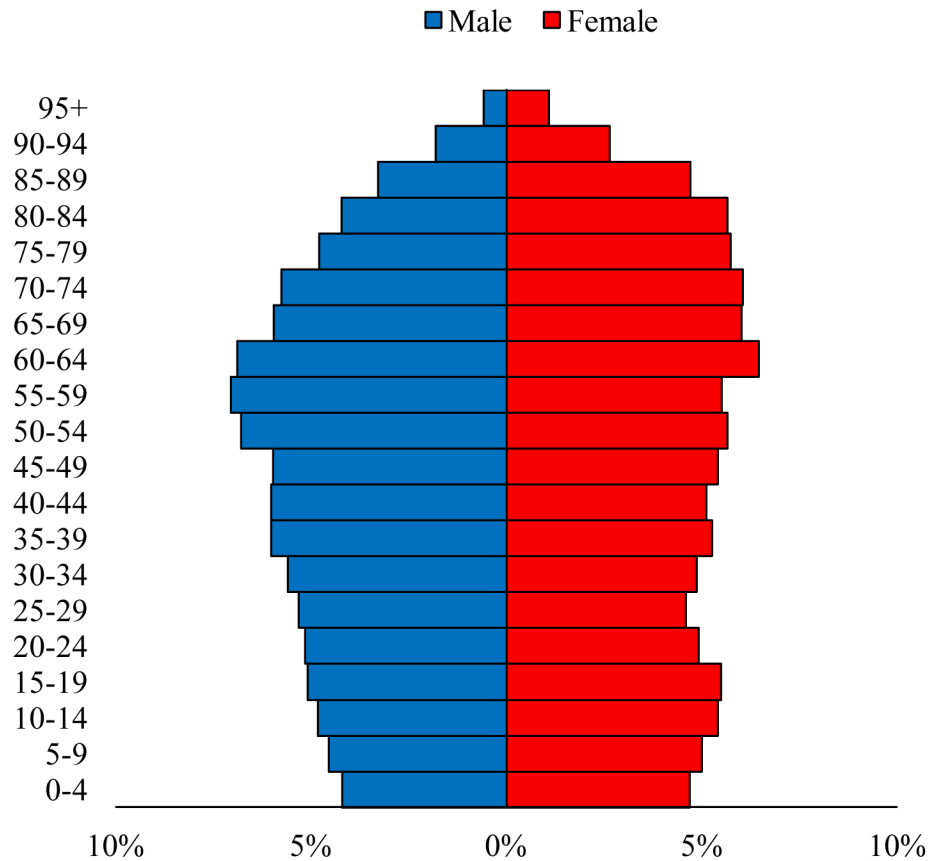

Population Pyramids of Ohio by County

Belmont County Projected Population Pyramid, 2045

Ohio Projected Population Pyramid, 2045

Go to: <http://scripps.muohio.edu/content/population-pyramids-ohio-county-2010-2050> to download individual population pyramids (PDF, J-PEG, TIFF formats available).

Note: Population pyramids display % of populations by 5 years age groups.

Citation: Mehdizadeh, S., Ritchey, P. N., Tipsuk, P., & Yamashita, T. (2012). Population Pyramids of Ohio by County. Scripps Gerontology Center, Miami University, Oxford, OH.