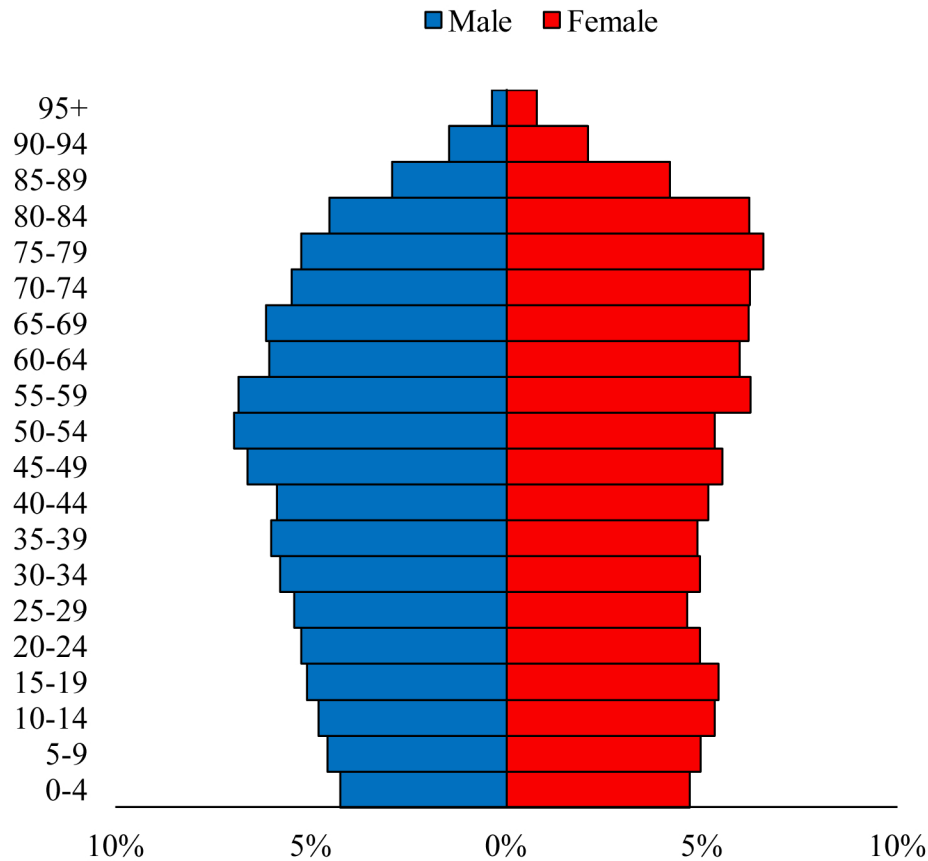

Population Pyramids of Ohio by County

Belmont County Projected Population Pyramid, 2040

Ohio Projected Population Pyramid, 2040

Go to: <http://scripps.muohio.edu/content/population-pyramids-ohio-county-2010-2050> to download individual population pyramids (PDF, J-PEG, TIFF formats available).

Note: Population pyramids display % of populations by 5 years age groups.

Citation: Mehdizadeh, S., Ritchey, P. N., Tipsuk, P., & Yamashita, T. (2012). Population Pyramids of Ohio by County. Scripps Gerontology Center, Miami University, Oxford, OH.