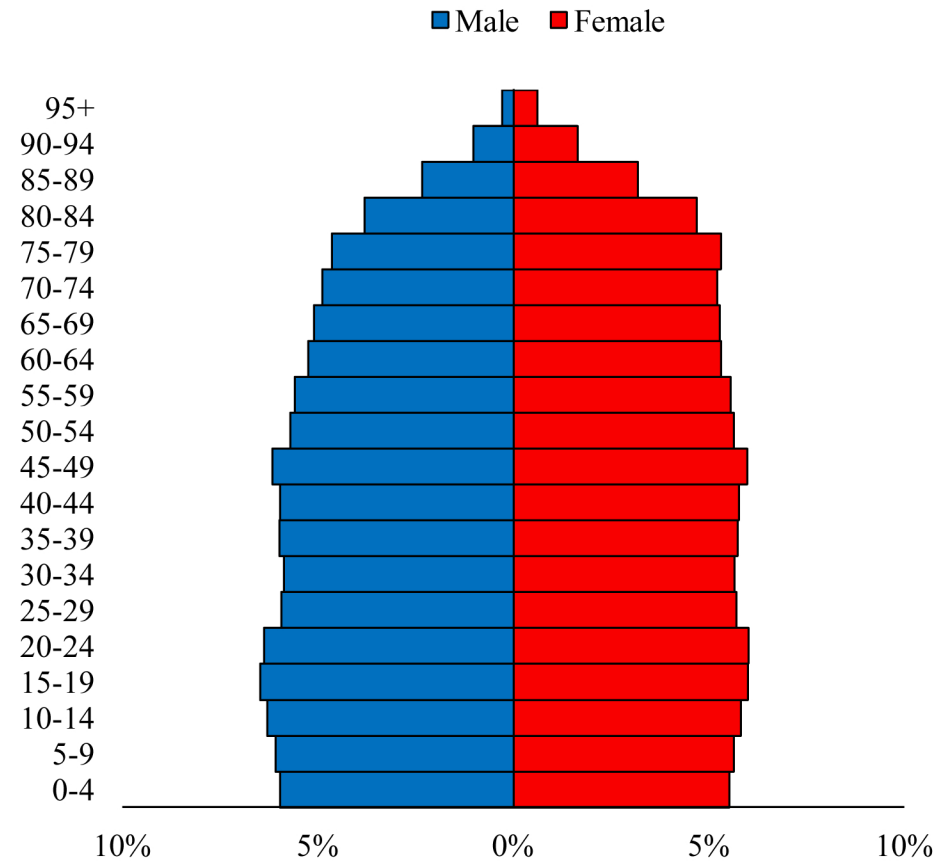

Population Pyramids of Ohio by County

Belmont County Projected Population Pyramid, 2040

Ohio Projected Population Pyramid, 2040

Go to: <http://scripps.muohio.edu/content/population-pyramids-ohio-county-2010-2050> to download individual population pyramids (PDF, J-PEG, TIFF formats available).

Note: Population pyramids display % of populations by 5 years age groups.

Citation: Mehdizadeh, S., Ritchey, P. N., Tipsuk, P., & Yamashita, T. (2012). Population Pyramids of Ohio by County. Scripps Gerontology Center, Miami University, Oxford, OH.