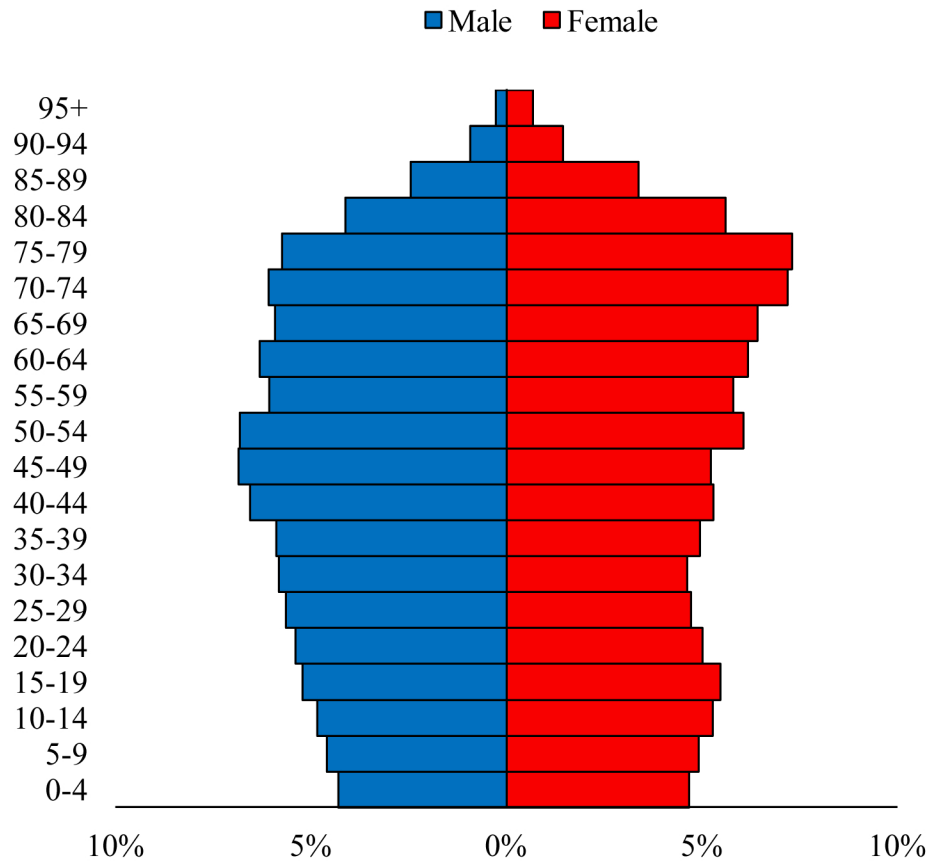

Population Pyramids of Ohio by County

Belmont County Projected Population Pyramid, 2035

Ohio Projected Population Pyramid, 2035

Go to: <http://scripps.muohio.edu/content/population-pyramids-ohio-county-2010-2050> to download individual population pyramids (PDF, J-PEG, TIFF formats available).

Note: Population pyramids display % of populations by 5 years age groups.

Citation: Mehdizadeh, S., Ritchey, P. N., Tipsuk, P., & Yamashita, T. (2012). Population Pyramids of Ohio by County. Scripps Gerontology Center, Miami University, Oxford, OH.