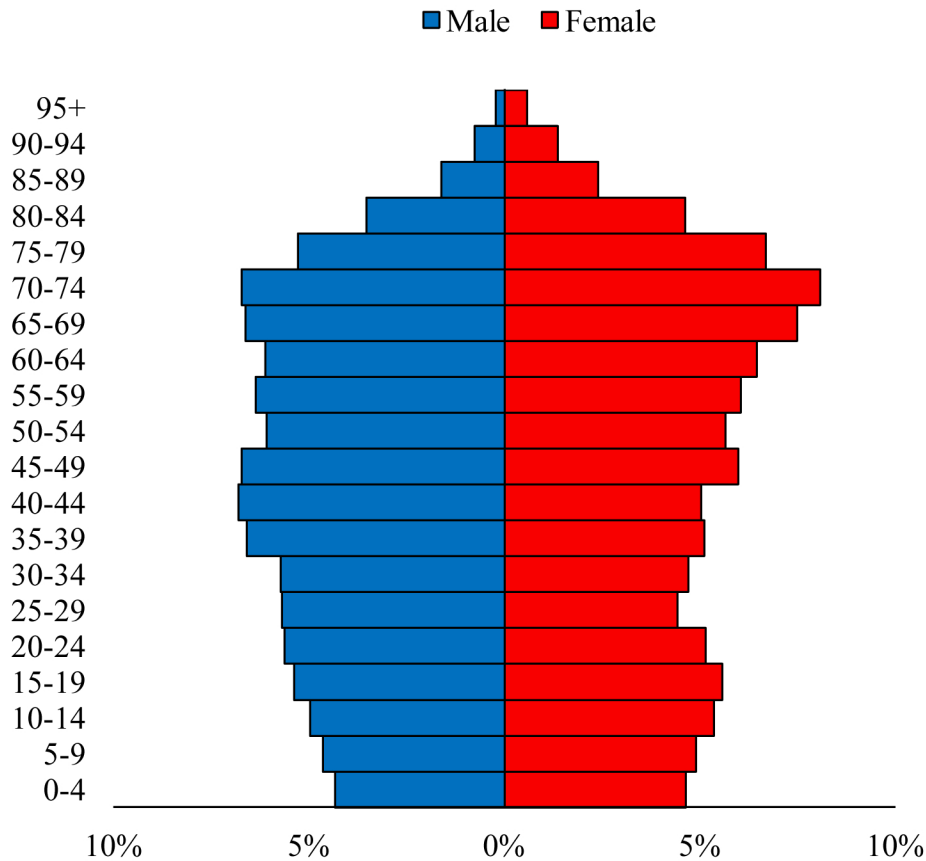

# Population Pyramids of Ohio by County

Belmont County Projected Population Pyramid, 2030

Ohio Projected Population Pyramid, 2030

**Go to:** <http://scripps.muohio.edu/content/population-pyramids-ohio-county-2010-2050> to download individual population pyramids (PDF, J-PEG, TIFF formats available).

**Note:** Population pyramids display % of populations by 5 years age groups.

**Citation:** Mehdizadeh, S., Ritchey, P. N., Tipsuk, P., & Yamashita, T. (2012). Population Pyramids of Ohio by County. Scripps Gerontology Center, Miami University, Oxford, OH.