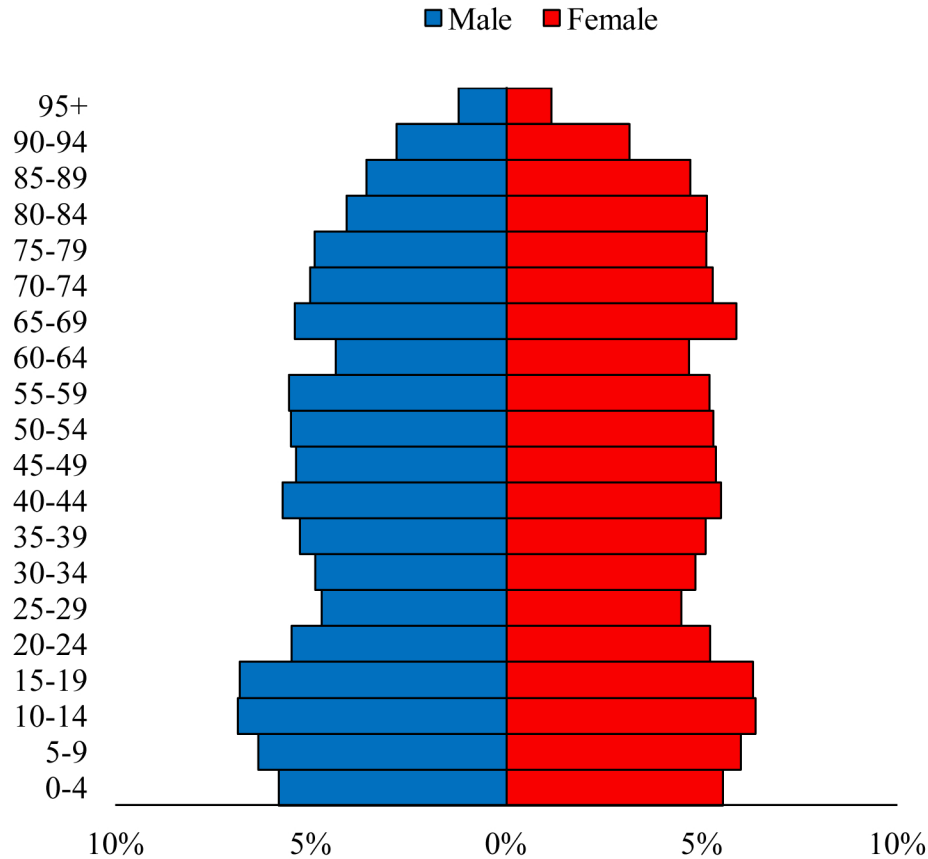

# Population Pyramids of Ohio by County

Auglaize County Projected Population Pyramid, 2050

Ohio Projected Population Pyramid, 2050

**Go to:** <http://scripps.muohio.edu/content/population-pyramids-ohio-county-2010-2050> to download individual population pyramids (PDF, J-PEG, TIFF formats available).

**Note:** Population pyramids display % of populations by 5 years age groups.

**Citation:** Mehdizadeh, S., Ritchey, P. N., Tipsuk, P., & Yamashita, T. (2012). Population Pyramids of Ohio by County. Scripps Gerontology Center, Miami University, Oxford, OH.