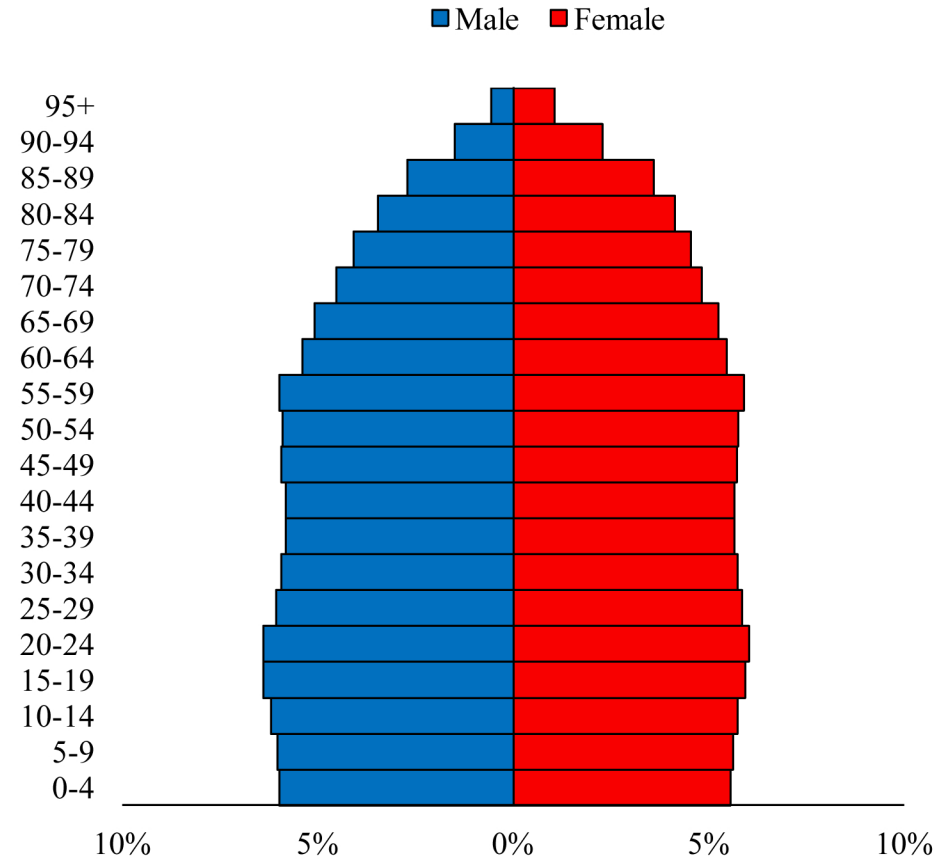

# Population Pyramids of Ohio by County

Auglaize County Projected Population Pyramid, 2050

Ohio Projected Population Pyramid, 2050

**Go to:** <http://scripps.muohio.edu/content/population-pyramids-ohio-county-2010-2050> to download individual population pyramids (PDF, J-PEG, TIFF formats available).

**Note:** Population pyramids display % of populations by 5 years age groups.

**Citation:** Mehdizadeh, S., Ritchey, P. N., Tipsuk, P., & Yamashita, T. (2012). Population Pyramids of Ohio by County. Scripps Gerontology Center, Miami University, Oxford, OH.