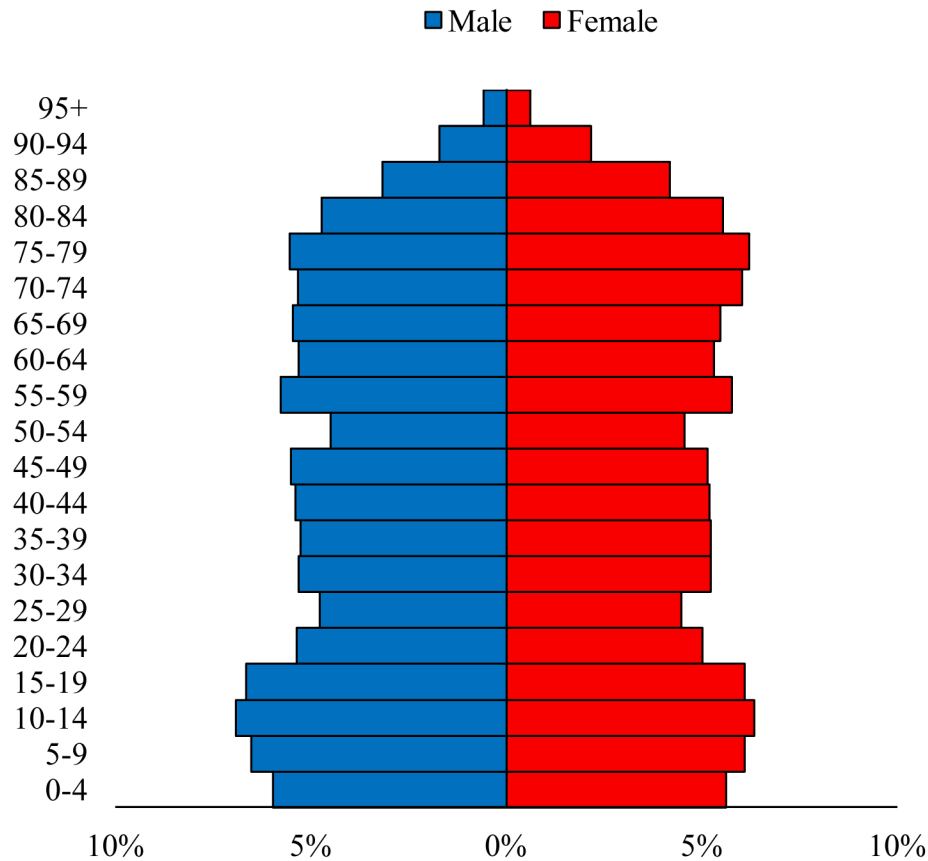

Population Pyramids of Ohio by County

Auglaize County Projected Population Pyramid, 2040

Ohio Projected Population Pyramid, 2040

Go to: <http://scripps.muohio.edu/content/population-pyramids-ohio-county-2010-2050> to download individual population pyramids (PDF, J-PEG, TIFF formats available).

Note: Population pyramids display % of populations by 5 years age groups.

Citation: Mehdizadeh, S., Ritchey, P. N., Tipsuk, P., & Yamashita, T. (2012). Population Pyramids of Ohio by County. Scripps Gerontology Center, Miami University, Oxford, OH.