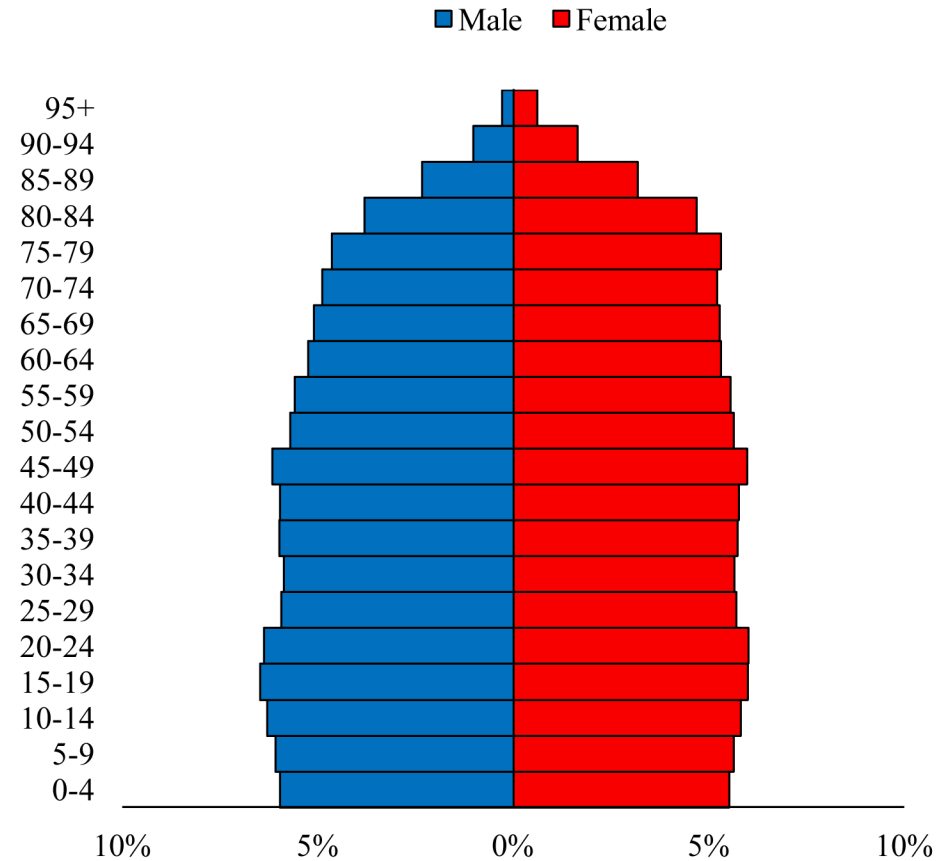

Population Pyramids of Ohio by County

Auglaize County Projected Population Pyramid, 2040

Ohio Projected Population Pyramid, 2040

Go to: <http://scripps.muohio.edu/content/population-pyramids-ohio-county-2010-2050> to download individual population pyramids (PDF, J-PEG, TIFF formats available).

Note: Population pyramids display % of populations by 5 years age groups.

Citation: Mehdizadeh, S., Ritchey, P. N., Tipsuk, P., & Yamashita, T. (2012). Population Pyramids of Ohio by County. Scripps Gerontology Center, Miami University, Oxford, OH.