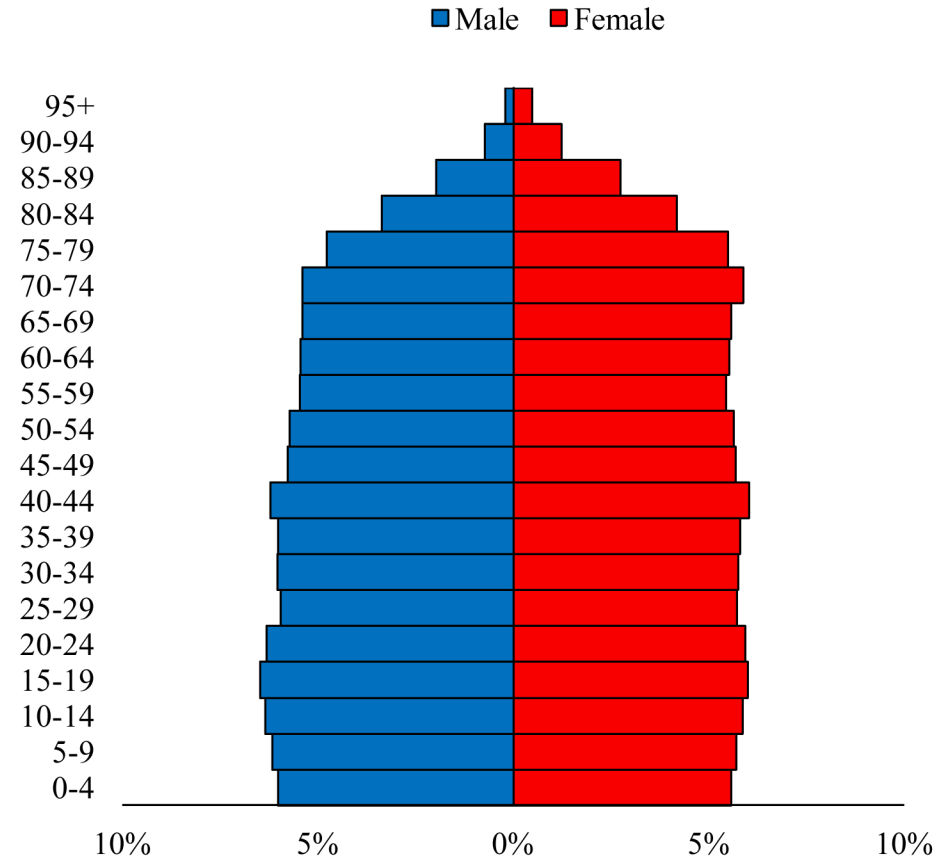

# Population Pyramids of Ohio by County

Auglaize County Projected Population Pyramid, 2035

Ohio Projected Population Pyramid, 2035

**Go to:** <http://scripps.muohio.edu/content/population-pyramids-ohio-county-2010-2050> to download individual population pyramids (PDF, J-PEG, TIFF formats available).

**Note:** Population pyramids display % of populations by 5 years age groups.

**Citation:** Mehdizadeh, S., Ritchey, P. N., Tipsuk, P., & Yamashita, T. (2012). Population Pyramids of Ohio by County. Scripps Gerontology Center, Miami University, Oxford, OH.