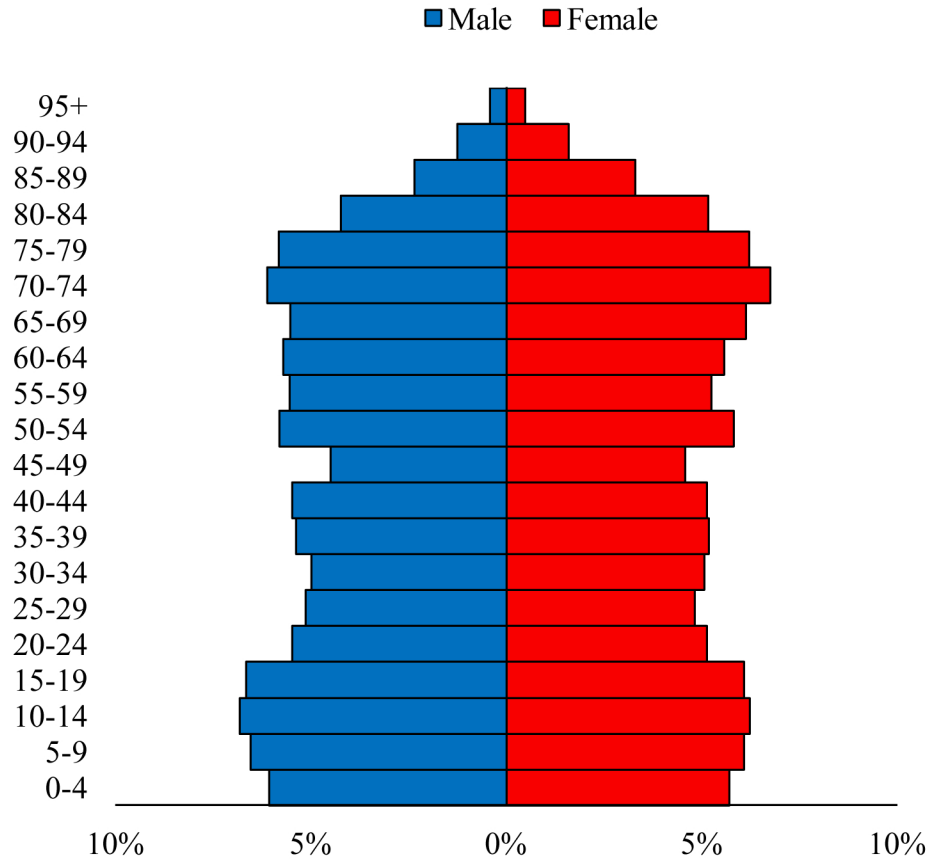

# Population Pyramids of Ohio by County

Auglaize County Projected Population Pyramid, 2035

Ohio Projected Population Pyramid, 2035

**Go to:** <http://scripps.muohio.edu/content/population-pyramids-ohio-county-2010-2050> to download individual population pyramids (PDF, J-PEG, TIFF formats available).

**Note:** Population pyramids display % of populations by 5 years age groups.

**Citation:** Mehdizadeh, S., Ritchey, P. N., Tipsuk, P., & Yamashita, T. (2012). Population Pyramids of Ohio by County. Scripps Gerontology Center, Miami University, Oxford, OH.