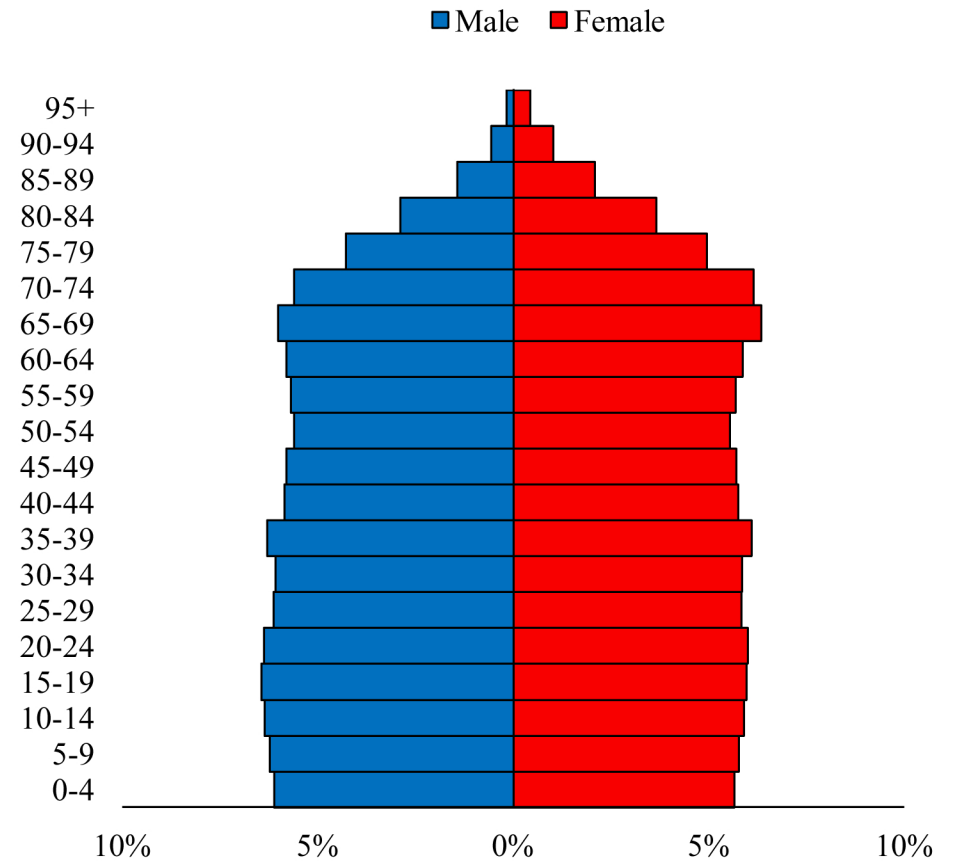

Population Pyramids of Ohio by County

Auglaize County Projected Population Pyramid, 2030

Ohio Projected Population Pyramid, 2030

Go to: <http://scripps.muohio.edu/content/population-pyramids-ohio-county-2010-2050> to download individual population pyramids (PDF, J-PEG, TIFF formats available).

Note: Population pyramids display % of populations by 5 years age groups.

Citation: Mehdizadeh, S., Ritchey, P. N., Tipsuk, P., & Yamashita, T. (2012). Population Pyramids of Ohio by County. Scripps Gerontology Center, Miami University, Oxford, OH.