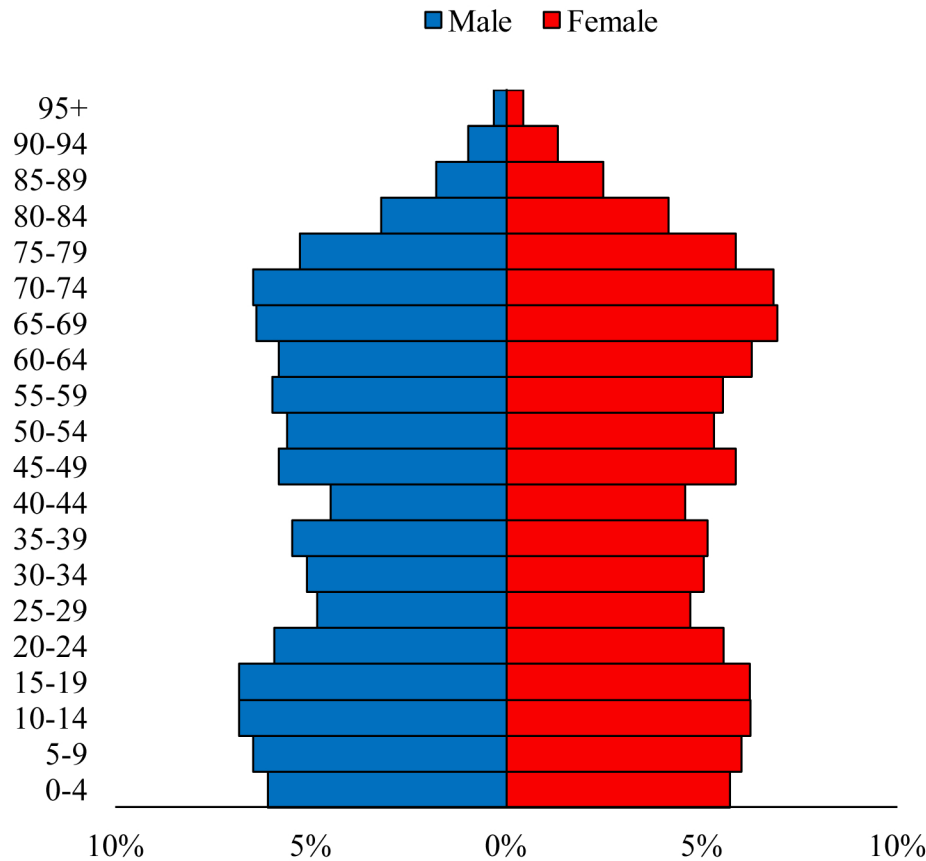

Population Pyramids of Ohio by County

Auglaize County Projected Population Pyramid, 2030

Ohio Projected Population Pyramid, 2030

Go to: <http://scripps.muohio.edu/content/population-pyramids-ohio-county-2010-2050> to download individual population pyramids (PDF, J-PEG, TIFF formats available).

Note: Population pyramids display % of populations by 5 years age groups.

Citation: Mehdizadeh, S., Ritchey, P. N., Tipsuk, P., & Yamashita, T. (2012). Population Pyramids of Ohio by County. Scripps Gerontology Center, Miami University, Oxford, OH.