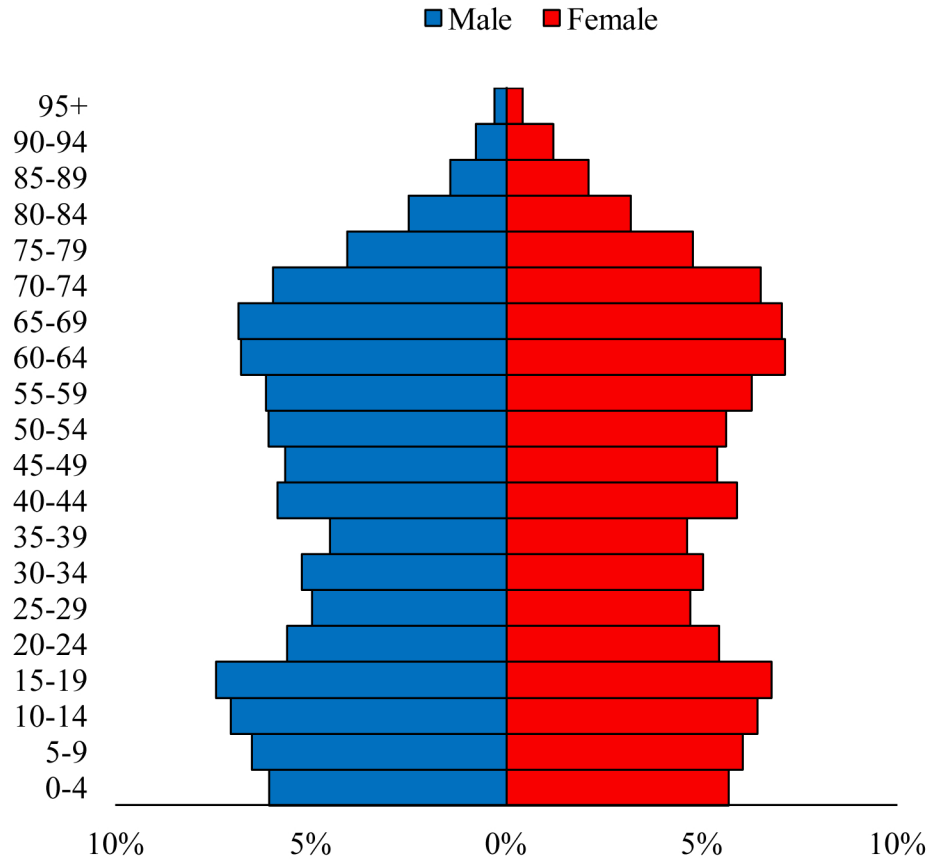

# Population Pyramids of Ohio by County

Auglaize County Projected Population Pyramid, 2025

Ohio Projected Population Pyramid, 2025

**Go to:** <http://scripps.muohio.edu/content/population-pyramids-ohio-county-2010-2050> to download individual population pyramids (PDF, J-PEG, TIFF formats available).

**Note:** Population pyramids display % of populations by 5 years age groups.

**Citation:** Mehdizadeh, S., Ritchey, P. N., Tipsuk, P., & Yamashita, T. (2012). Population Pyramids of Ohio by County. Scripps Gerontology Center, Miami University, Oxford, OH.