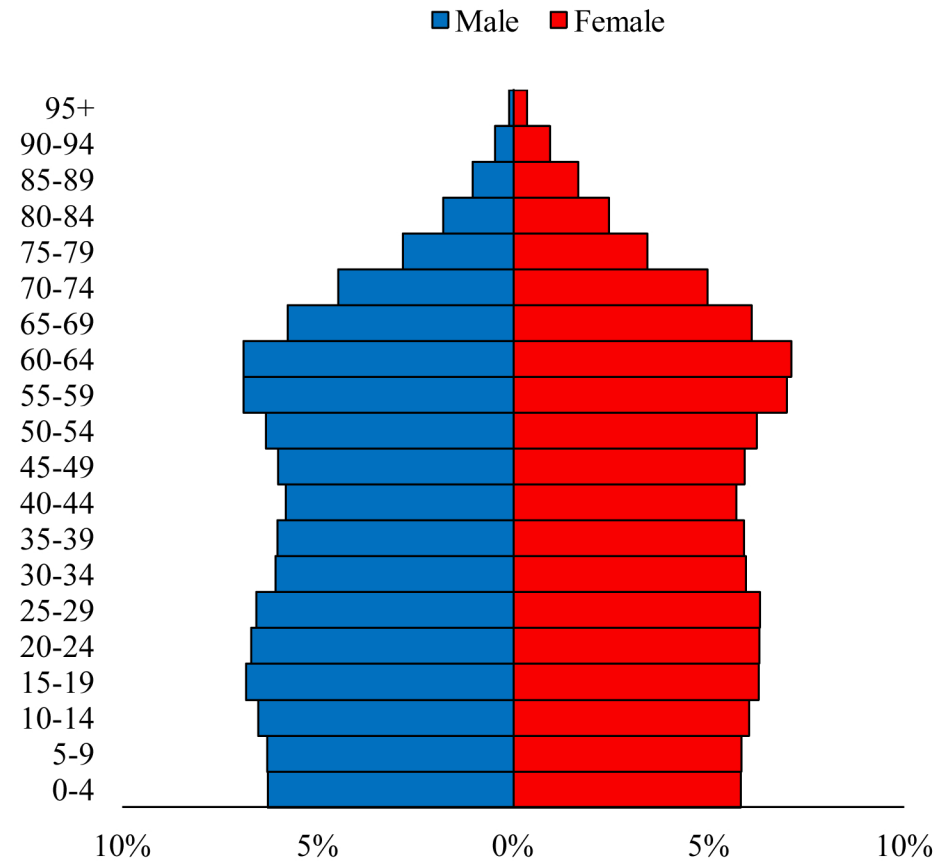

Population Pyramids of Ohio by County

Auglaize County Projected Population Pyramid, 2020

Ohio Projected Population Pyramid, 2020

Go to: <http://scripps.muohio.edu/content/population-pyramids-ohio-county-2010-2050> to download individual population pyramids (PDF, J-PEG, TIFF formats available).

Note: Population pyramids display % of populations by 5 years age groups.

Citation: Mehdizadeh, S., Ritchey, P. N., Tipsuk, P., & Yamashita, T. (2012). Population Pyramids of Ohio by County. Scripps Gerontology Center, Miami University, Oxford, OH.