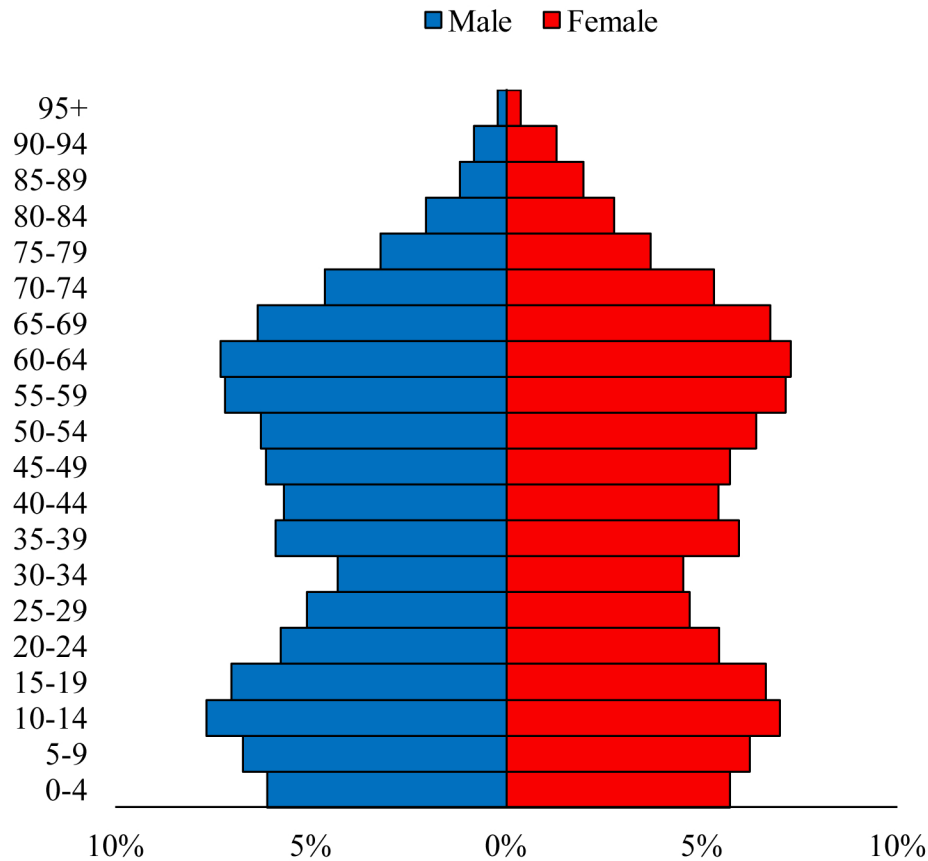

Population Pyramids of Ohio by County

Auglaize County Projected Population Pyramid, 2020

Ohio Projected Population Pyramid, 2020

Go to: <http://scripps.muohio.edu/content/population-pyramids-ohio-county-2010-2050> to download individual population pyramids (PDF, J-PEG, TIFF formats available).

Note: Population pyramids display % of populations by 5 years age groups.

Citation: Mehdizadeh, S., Ritchey, P. N., Tipsuk, P., & Yamashita, T. (2012). Population Pyramids of Ohio by County. Scripps Gerontology Center, Miami University, Oxford, OH.