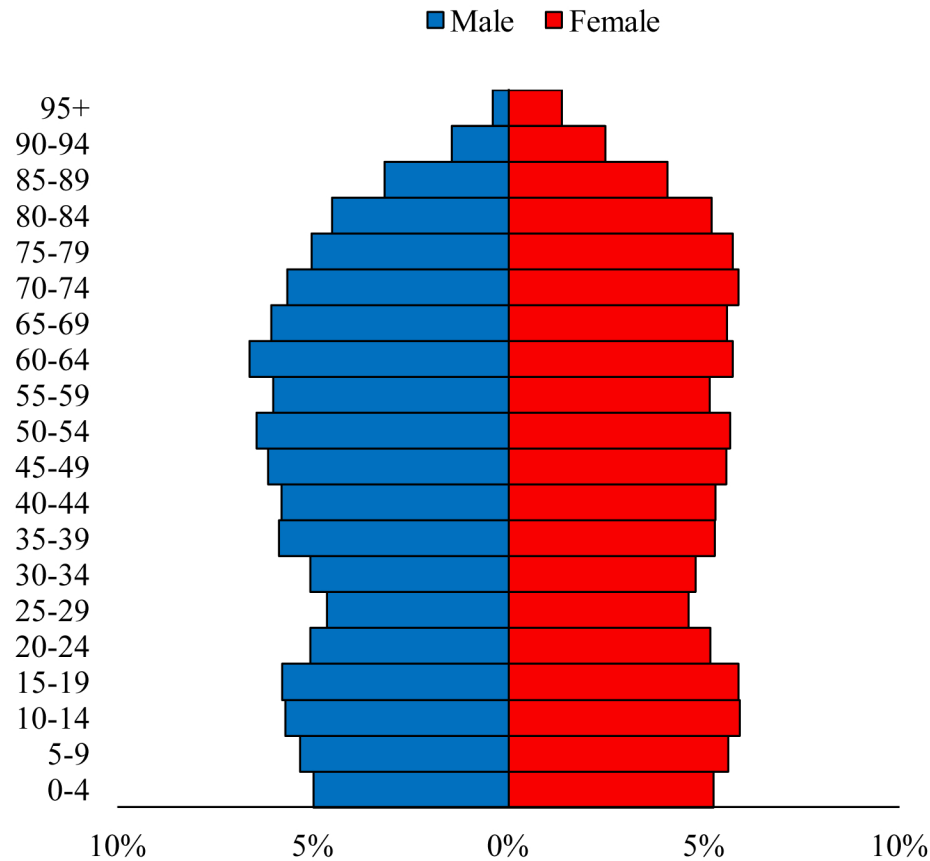

Population Pyramids of Ohio by County

Ashtabula County Projected Population Pyramid, 2045

Ohio Projected Population Pyramid, 2045

Go to: <http://scripps.muohio.edu/content/population-pyramids-ohio-county-2010-2050> to download individual population pyramids (PDF, J-PEG, TIFF formats available).

Note: Population pyramids display % of populations by 5 years age groups.

Citation: Mehdizadeh, S., Ritchey, P. N., Tipsuk, P., & Yamashita, T. (2012). Population Pyramids of Ohio by County. Scripps Gerontology Center, Miami University, Oxford, OH.