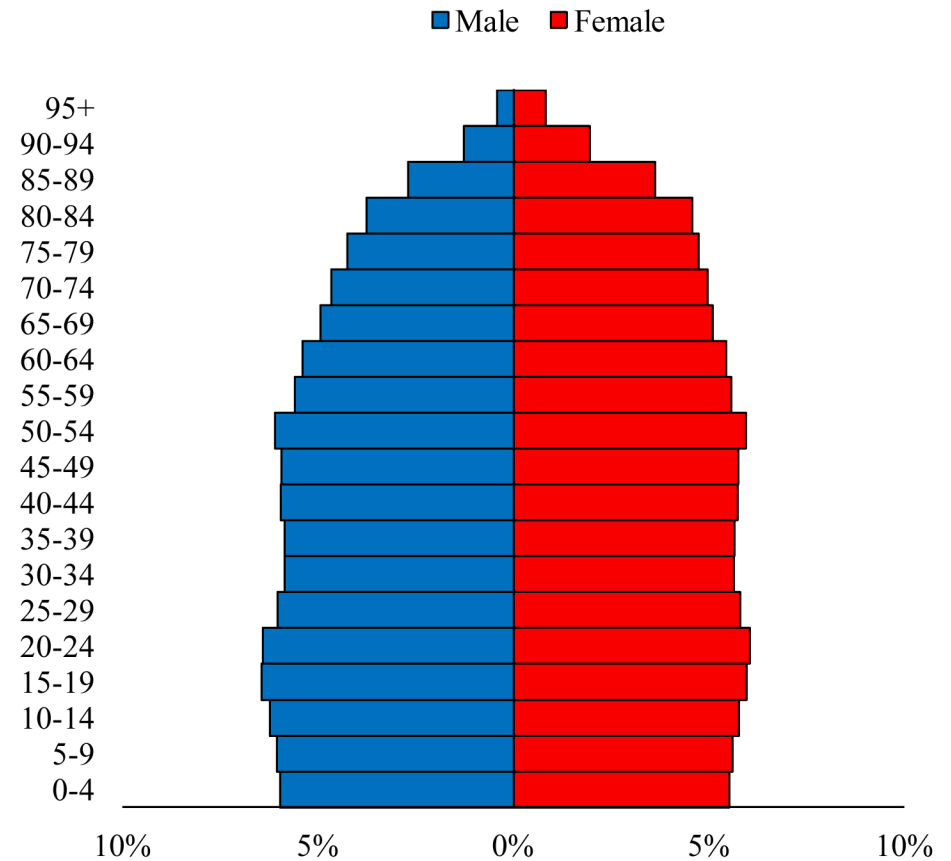

Population Pyramids of Ohio by County

Ashtabula County Projected Population Pyramid, 2045

Ohio Projected Population Pyramid, 2045

Go to: <http://scripps.muohio.edu/content/population-pyramids-ohio-county-2010-2050> to download individual population pyramids (PDF, J-PEG, TIFF formats available).

Note: Population pyramids display % of populations by 5 years age groups.

Citation: Mehdizadeh, S., Ritchey, P. N., Tipsuk, P., & Yamashita, T. (2012). Population Pyramids of Ohio by County. Scripps Gerontology Center, Miami University, Oxford, OH.