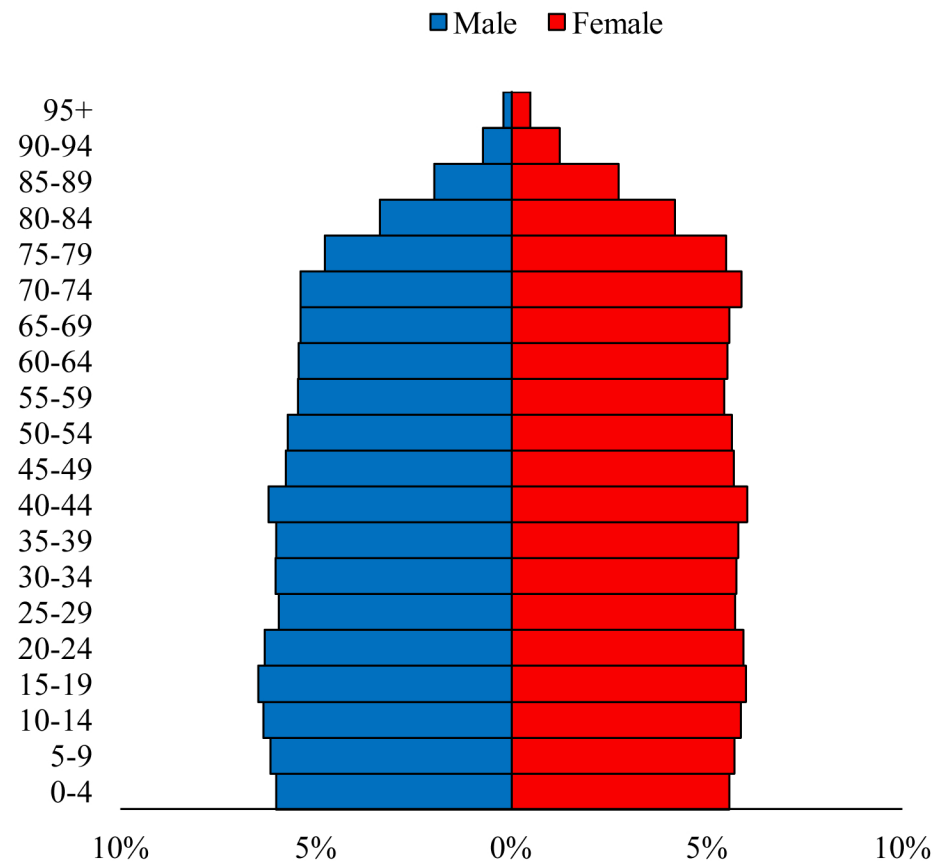

Population Pyramids of Ohio by County

Ashtabula County Projected Population Pyramid, 2035

Ohio Projected Population Pyramid, 2035

Go to: <http://scripps.muohio.edu/content/population-pyramids-ohio-county-2010-2050> to download individual population pyramids (PDF, J-PEG, TIFF formats available).

Note: Population pyramids display % of populations by 5 years age groups.

Citation: Mehdizadeh, S., Ritchey, P. N., Tipsuk, P., & Yamashita, T. (2012). Population Pyramids of Ohio by County. Scripps Gerontology Center, Miami University, Oxford, OH.