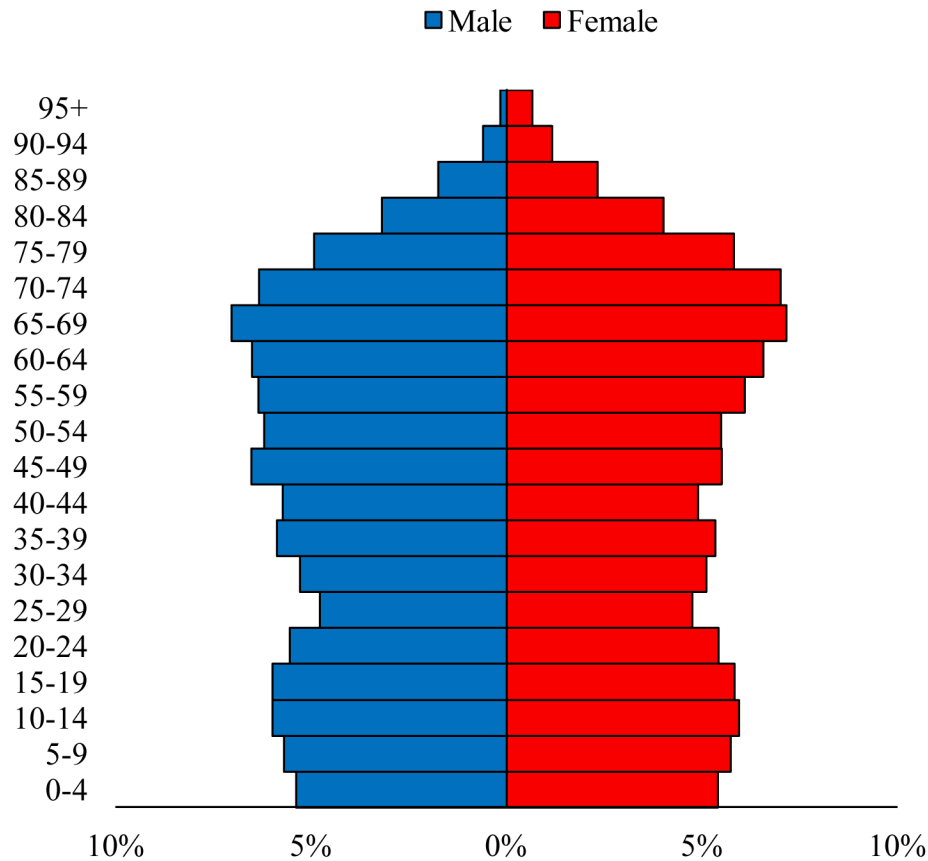

Population Pyramids of Ohio by County

Ashtabula County Projected Population Pyramid, 2030

Ohio Projected Population Pyramid, 2030

Go to: <http://scripps.muohio.edu/content/population-pyramids-ohio-county-2010-2050> to download individual population pyramids (PDF, J-PEG, TIFF formats available).

Note: Population pyramids display % of populations by 5 years age groups.

Citation: Mehdizadeh, S., Ritchey, P. N., Tipsuk, P., & Yamashita, T. (2012). Population Pyramids of Ohio by County. Scripps Gerontology Center, Miami University, Oxford, OH.