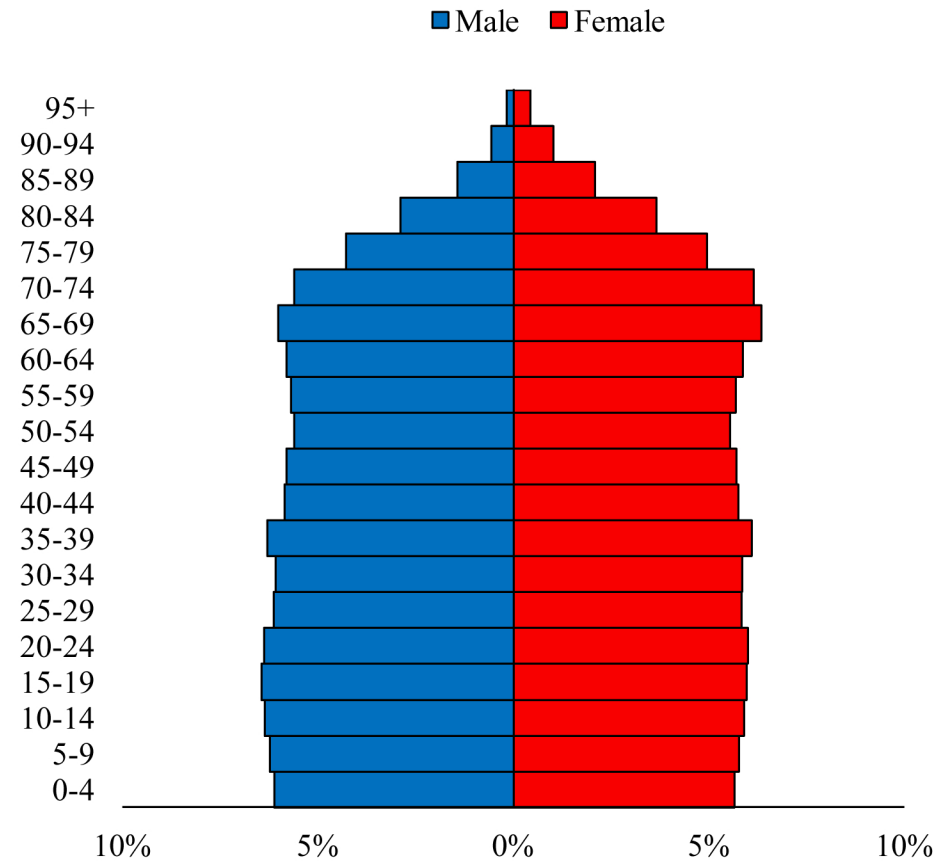

Population Pyramids of Ohio by County

Ashtabula County Projected Population Pyramid, 2030

Ohio Projected Population Pyramid, 2030

Go to: <http://scripps.muohio.edu/content/population-pyramids-ohio-county-2010-2050> to download individual population pyramids (PDF, J-PEG, TIFF formats available).

Note: Population pyramids display % of populations by 5 years age groups.

Citation: Mehdizadeh, S., Ritchey, P. N., Tipsuk, P., & Yamashita, T. (2012). Population Pyramids of Ohio by County. Scripps Gerontology Center, Miami University, Oxford, OH.