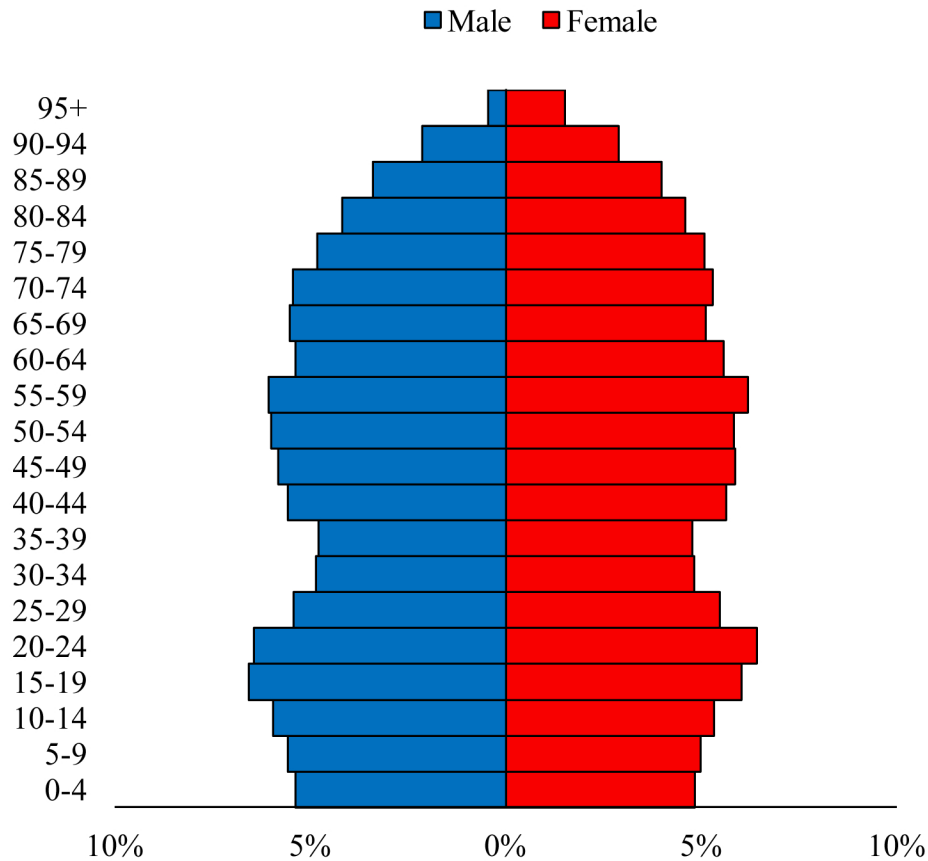

Population Pyramids of Ohio by County

Ashland County Projected Population Pyramid, 2050

Ohio Projected Population Pyramid, 2050

Go to: <http://scripps.muohio.edu/content/population-pyramids-ohio-county-2010-2050> to download individual population pyramids (PDF, J-PEG, TIFF formats available).

Note: Population pyramids display % of populations by 5 years age groups.

Citation: Mehdizadeh, S., Ritchey, P. N., Tipsuk, P., & Yamashita, T. (2012). Population Pyramids of Ohio by County. Scripps Gerontology Center, Miami University, Oxford, OH.