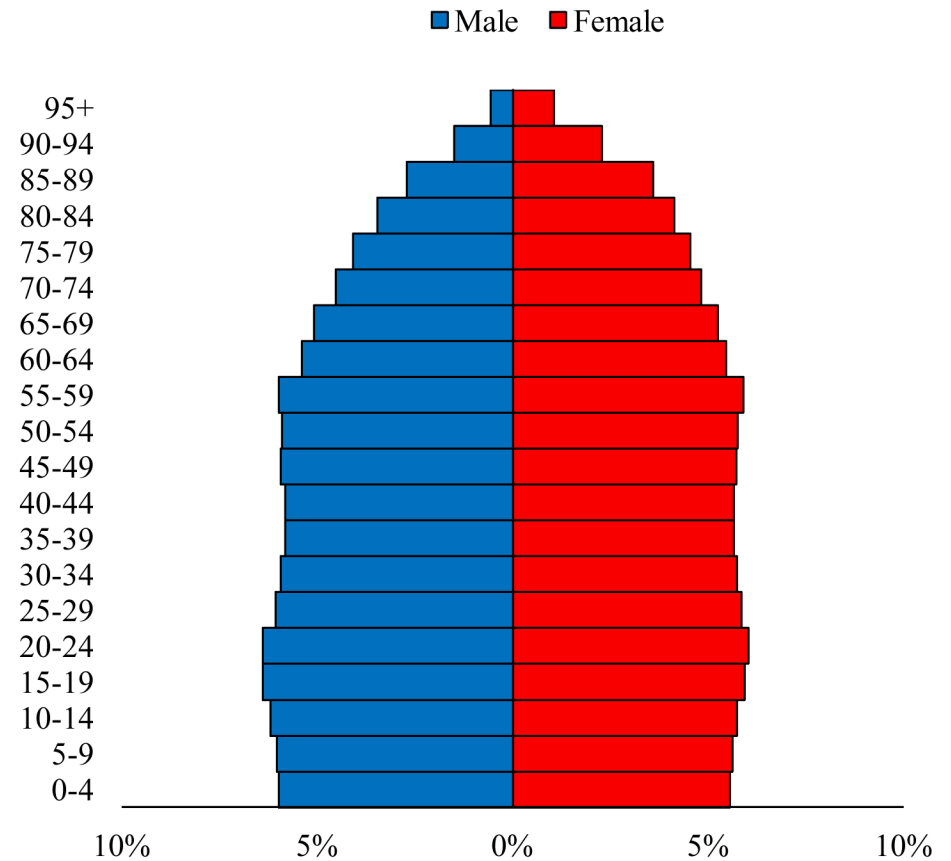

Population Pyramids of Ohio by County

Ashland County Projected Population Pyramid, 2050

Ohio Projected Population Pyramid, 2050

Go to: <http://scripps.muohio.edu/content/population-pyramids-ohio-county-2010-2050> to download individual population pyramids (PDF, J-PEG, TIFF formats available).

Note: Population pyramids display % of populations by 5 years age groups.

Citation: Mehdizadeh, S., Ritchey, P. N., Tipsuk, P., & Yamashita, T. (2012). Population Pyramids of Ohio by County. Scripps Gerontology Center, Miami University, Oxford, OH.