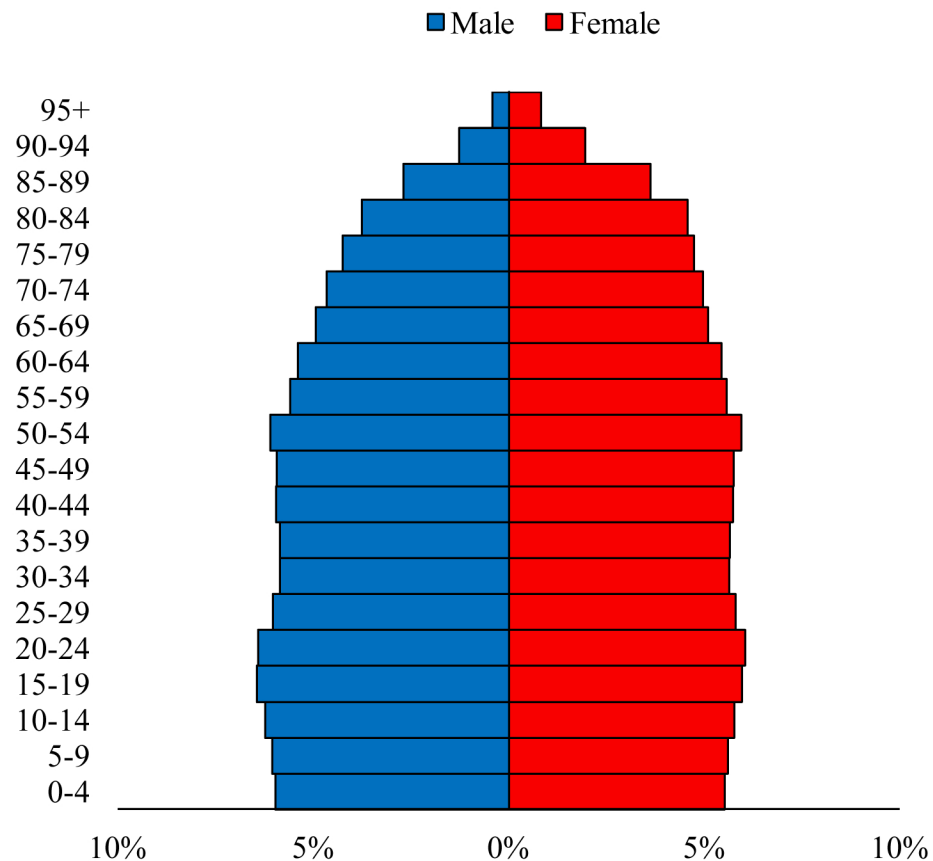

Population Pyramids of Ohio by County

Ashland County Projected Population Pyramid, 2045

Ohio Projected Population Pyramid, 2045

Go to: <http://scripps.muohio.edu/content/population-pyramids-ohio-county-2010-2050> to download individual population pyramids (PDF, J-PEG, TIFF formats available).

Note: Population pyramids display % of populations by 5 years age groups.

Citation: Mehdizadeh, S., Ritchey, P. N., Tipsuk, P., & Yamashita, T. (2012). Population Pyramids of Ohio by County. Scripps Gerontology Center, Miami University, Oxford, OH.