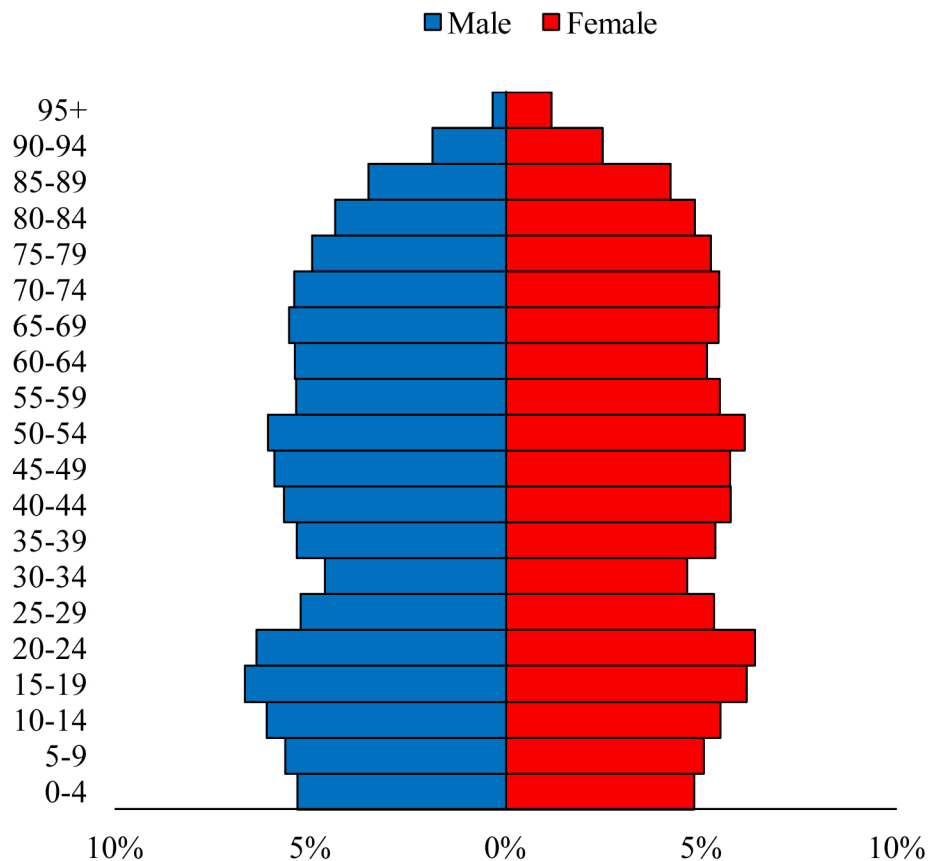

Population Pyramids of Ohio by County

Ashland County Projected Population Pyramid, 2045

Ohio Projected Population Pyramid, 2045

Go to: <http://scripps.muohio.edu/content/population-pyramids-ohio-county-2010-2050> to download individual population pyramids (PDF, J-PEG, TIFF formats available).

Note: Population pyramids display % of populations by 5 years age groups.

Citation: Mehdizadeh, S., Ritchey, P. N., Tipsuk, P., & Yamashita, T. (2012). Population Pyramids of Ohio by County. Scripps Gerontology Center, Miami University, Oxford, OH.