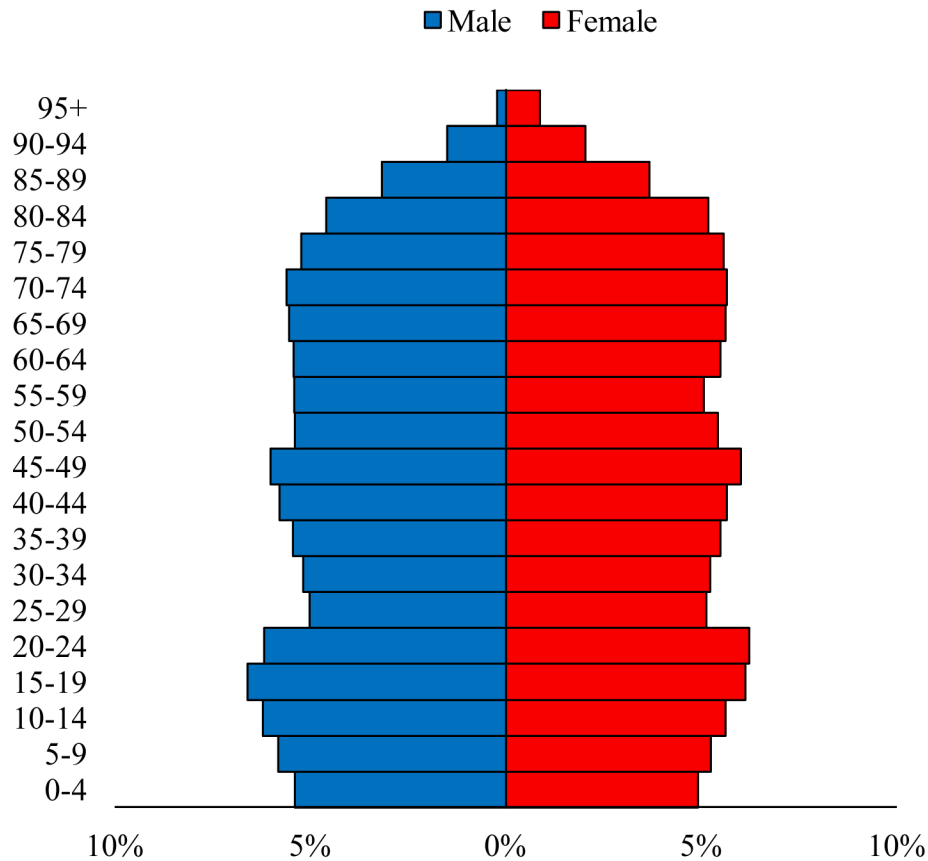

Population Pyramids of Ohio by County

Ashland County Projected Population Pyramid, 2040

Ohio Projected Population Pyramid, 2040

Go to: <http://scripps.muohio.edu/content/population-pyramids-ohio-county-2010-2050> to download individual population pyramids (PDF, J-PEG, TIFF formats available).

Note: Population pyramids display % of populations by 5 years age groups.

Citation: Mehdizadeh, S., Ritchey, P. N., Tipsuk, P., & Yamashita, T. (2012). Population Pyramids of Ohio by County. Scripps Gerontology Center, Miami University, Oxford, OH.