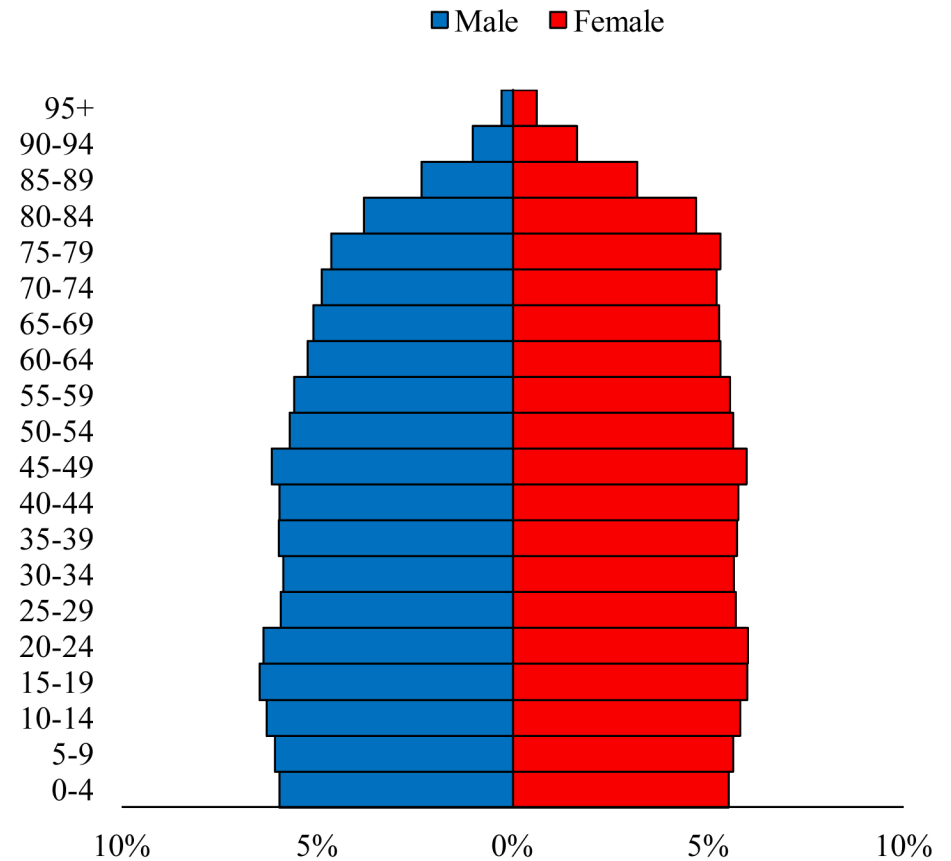

Population Pyramids of Ohio by County

Ashland County Projected Population Pyramid, 2040

Ohio Projected Population Pyramid, 2040

Go to: <http://scripps.muohio.edu/content/population-pyramids-ohio-county-2010-2050> to download individual population pyramids (PDF, J-PEG, TIFF formats available).

Note: Population pyramids display % of populations by 5 years age groups.

Citation: Mehdizadeh, S., Ritchey, P. N., Tipsuk, P., & Yamashita, T. (2012). Population Pyramids of Ohio by County. Scripps Gerontology Center, Miami University, Oxford, OH.