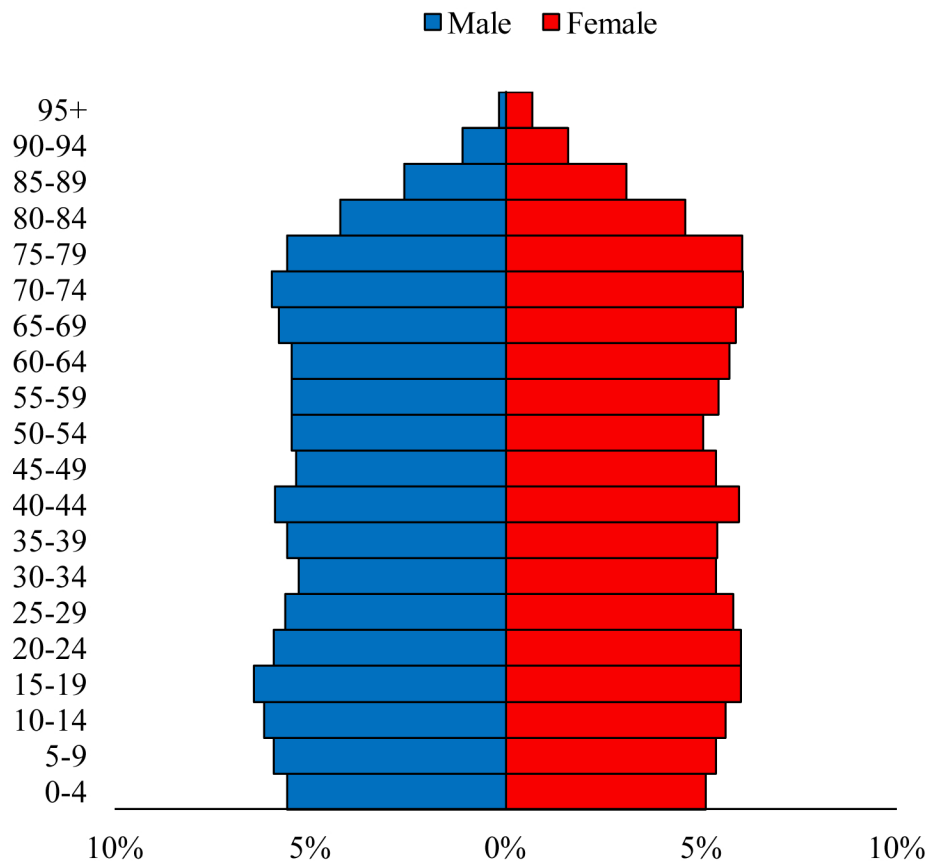

Population Pyramids of Ohio by County

Ashland County Projected Population Pyramid, 2035

Ohio Projected Population Pyramid, 2035

Go to: <http://scripps.muohio.edu/content/population-pyramids-ohio-county-2010-2050> to download individual population pyramids (PDF, J-PEG, TIFF formats available).

Note: Population pyramids display % of populations by 5 years age groups.

Citation: Mehdizadeh, S., Ritchey, P. N., Tipsuk, P., & Yamashita, T. (2012). Population Pyramids of Ohio by County. Scripps Gerontology Center, Miami University, Oxford, OH.