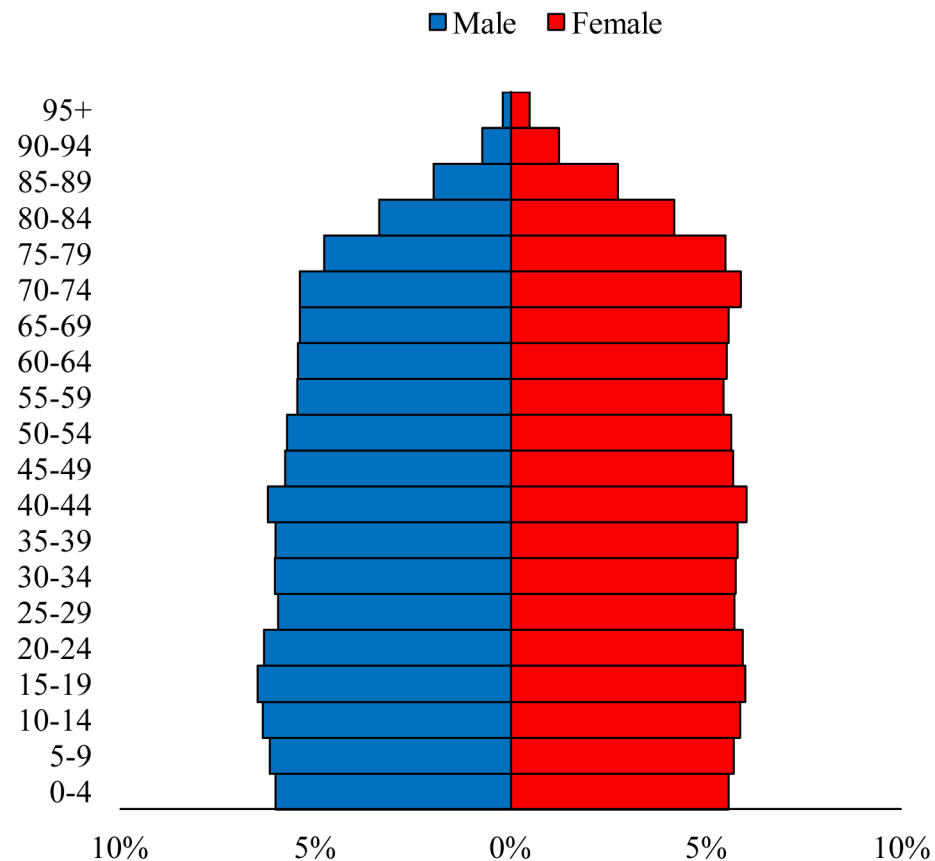

Population Pyramids of Ohio by County

Ashland County Projected Population Pyramid, 2035

Ohio Projected Population Pyramid, 2035

Go to: <http://scripps.muohio.edu/content/population-pyramids-ohio-county-2010-2050> to download individual population pyramids (PDF, J-PEG, TIFF formats available).

Note: Population pyramids display % of populations by 5 years age groups.

Citation: Mehdizadeh, S., Ritchey, P. N., Tipsuk, P., & Yamashita, T. (2012). Population Pyramids of Ohio by County. Scripps Gerontology Center, Miami University, Oxford, OH.