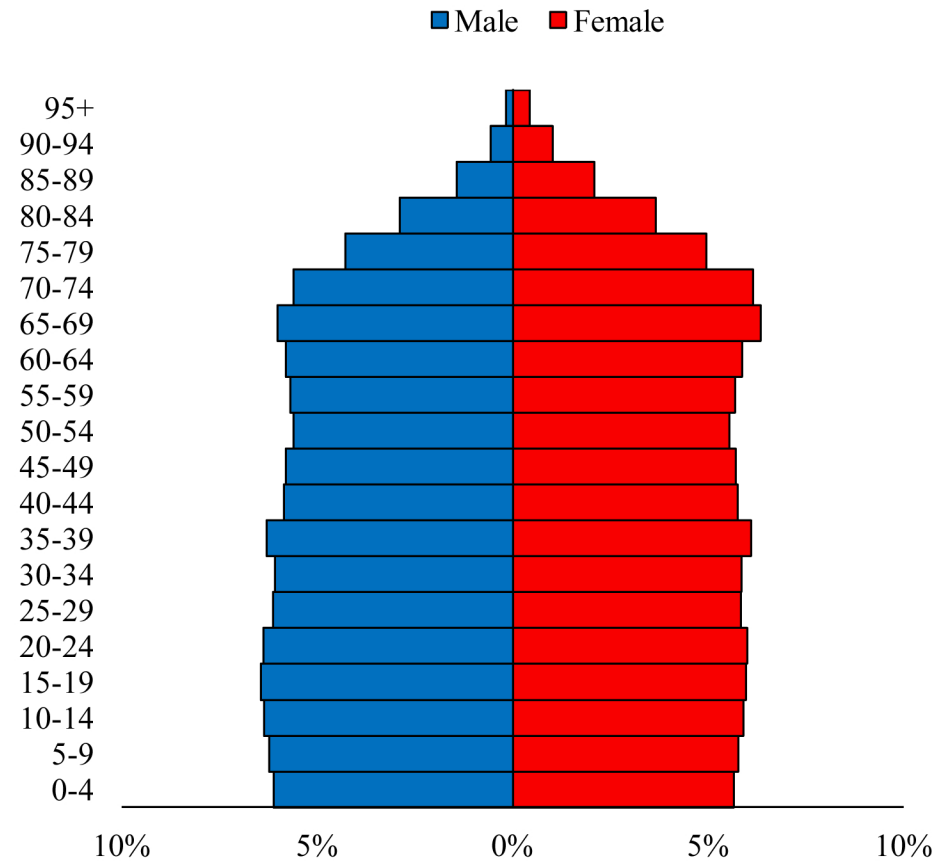

Population Pyramids of Ohio by County

Ashland County Projected Population Pyramid, 2030

Ohio Projected Population Pyramid, 2030

Go to: <http://scripps.muohio.edu/content/population-pyramids-ohio-county-2010-2050> to download individual population pyramids (PDF, J-PEG, TIFF formats available).

Note: Population pyramids display % of populations by 5 years age groups.

Citation: Mehdizadeh, S., Ritchey, P. N., Tipsuk, P., & Yamashita, T. (2012). Population Pyramids of Ohio by County. Scripps Gerontology Center, Miami University, Oxford, OH.