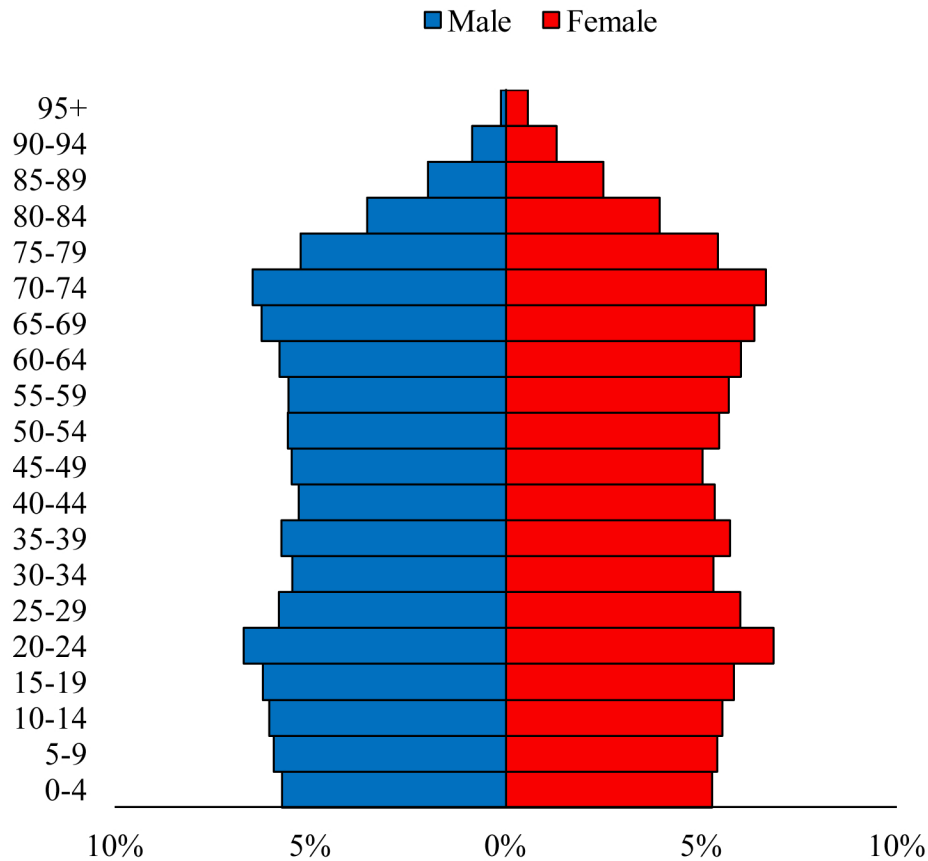

Population Pyramids of Ohio by County

Ashland County Projected Population Pyramid, 2030

Ohio Projected Population Pyramid, 2030

Go to: <http://scripps.muohio.edu/content/population-pyramids-ohio-county-2010-2050> to download individual population pyramids (PDF, J-PEG, TIFF formats available).

Note: Population pyramids display % of populations by 5 years age groups.

Citation: Mehdizadeh, S., Ritchey, P. N., Tipsuk, P., & Yamashita, T. (2012). Population Pyramids of Ohio by County. Scripps Gerontology Center, Miami University, Oxford, OH.