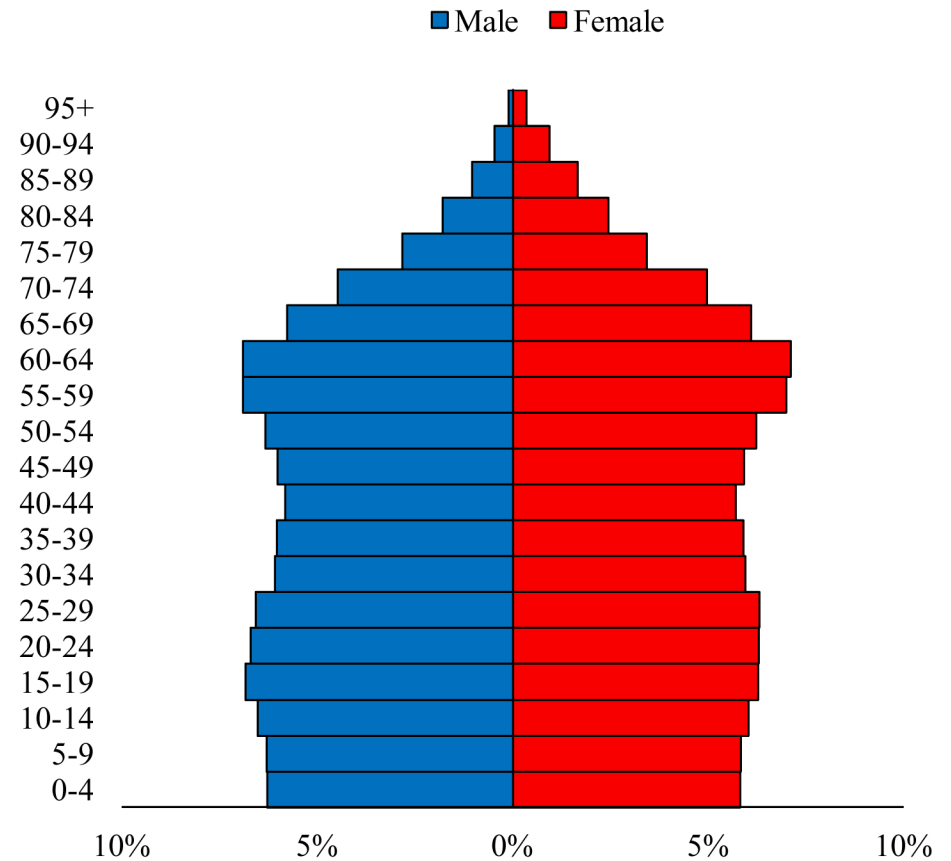

Population Pyramids of Ohio by County

Ashland County Projected Population Pyramid, 2020

Ohio Projected Population Pyramid, 2020

Go to: <http://scripps.muohio.edu/content/population-pyramids-ohio-county-2010-2050> to download individual population pyramids (PDF, J-PEG, TIFF formats available).

Note: Population pyramids display % of populations by 5 years age groups.

Citation: Mehdizadeh, S., Ritchey, P. N., Tipsuk, P., & Yamashita, T. (2012). Population Pyramids of Ohio by County. Scripps Gerontology Center, Miami University, Oxford, OH.