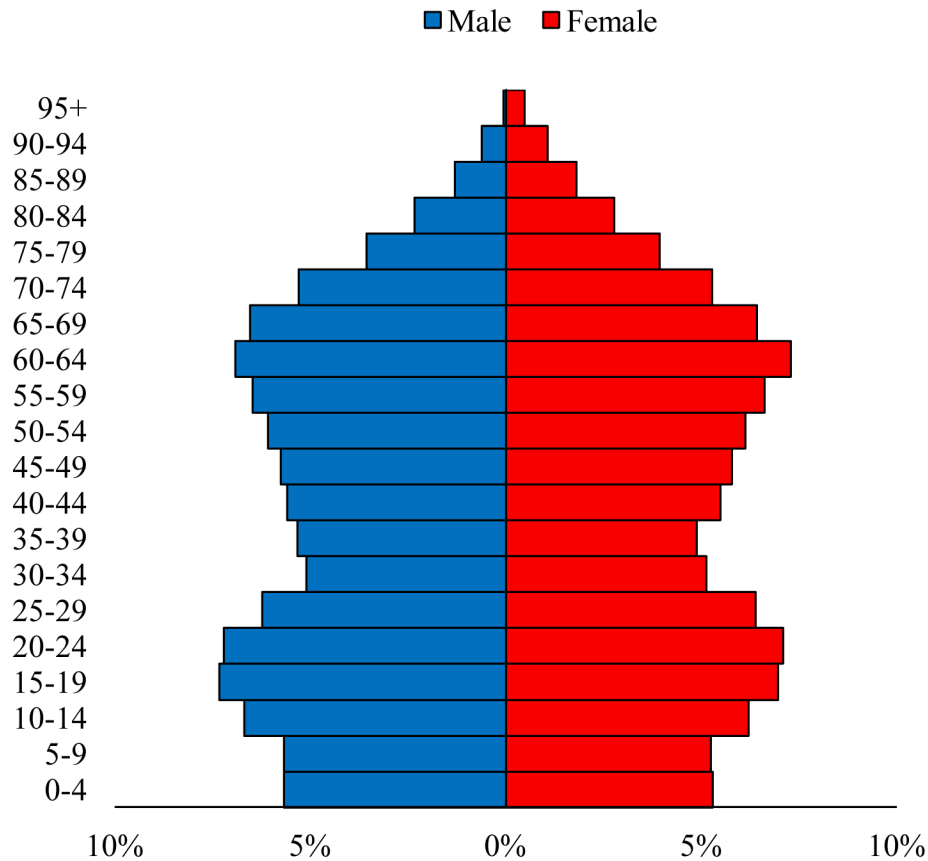

Population Pyramids of Ohio by County

Ashland County Projected Population Pyramid, 2020

Ohio Projected Population Pyramid, 2020

Go to: <http://scripps.muohio.edu/content/population-pyramids-ohio-county-2010-2050> to download individual population pyramids (PDF, J-PEG, TIFF formats available).

Note: Population pyramids display % of populations by 5 years age groups.

Citation: Mehdizadeh, S., Ritchey, P. N., Tipsuk, P., & Yamashita, T. (2012). Population Pyramids of Ohio by County. Scripps Gerontology Center, Miami University, Oxford, OH.