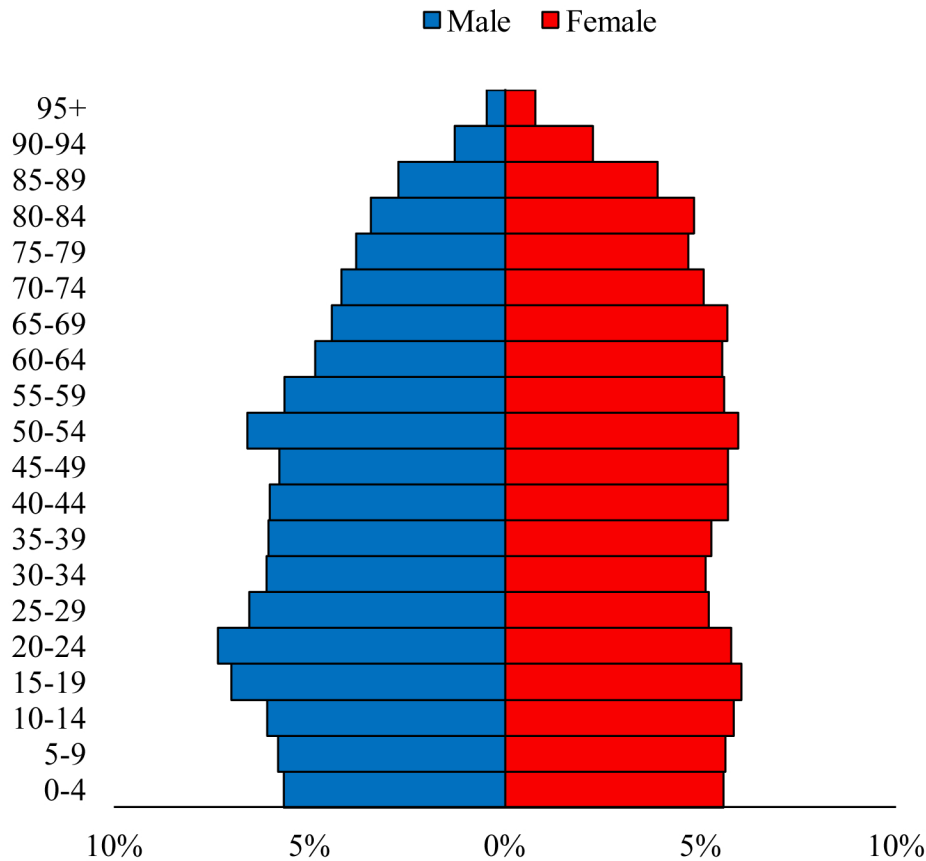

Population Pyramids of Ohio by County

Allen County Projected Population Pyramid, 2045

Ohio Projected Population Pyramid, 2045

Go to: <http://scripps.muohio.edu/content/population-pyramids-ohio-county-2010-2050> to download individual population pyramids (PDF, J-PEG, TIFF formats available).

Note: Population pyramids display % of populations by 5 years age groups.

Citation: Mehdizadeh, S., Ritchey, P. N., Tipsuk, P., & Yamashita, T. (2012). Population Pyramids of Ohio by County. Scripps Gerontology Center, Miami University, Oxford, OH.