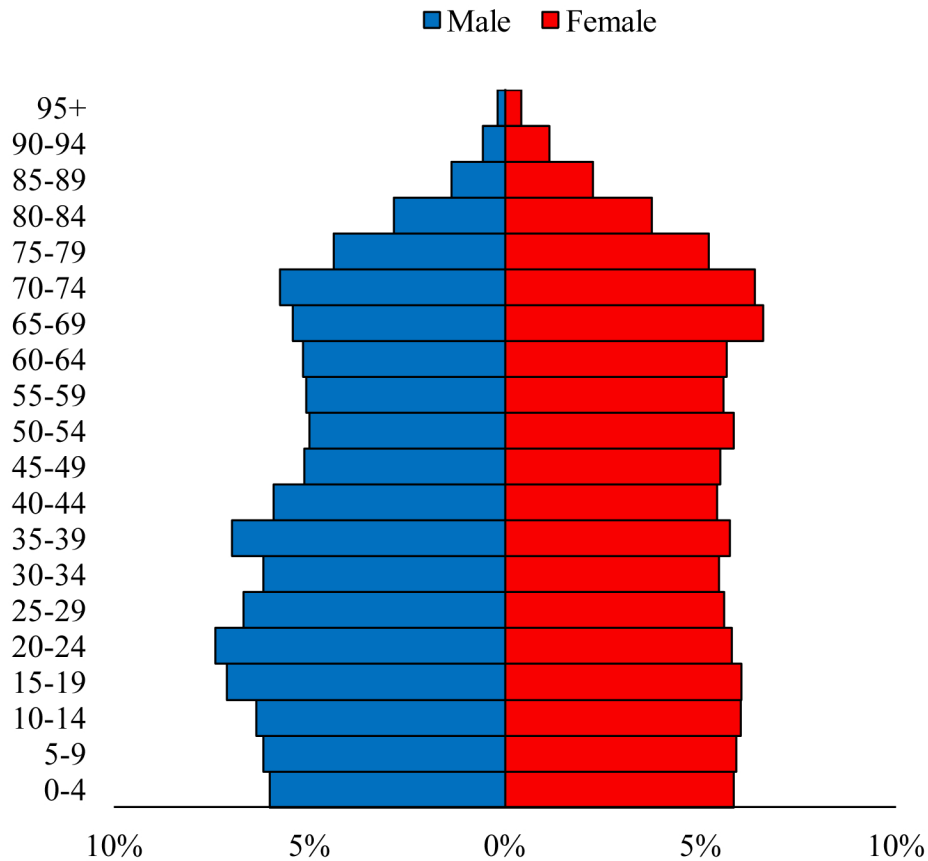

# Population Pyramids of Ohio by County

Allen County Projected Population Pyramid, 2030

Ohio Projected Population Pyramid, 2030

**Go to:** <http://scripps.muohio.edu/content/population-pyramids-ohio-county-2010-2050> to download individual population pyramids (PDF, J-PEG, TIFF formats available).

**Note:** Population pyramids display % of populations by 5 years age groups.

**Citation:** Mehdizadeh, S., Ritchey, P. N., Tipsuk, P., & Yamashita, T. (2012). Population Pyramids of Ohio by County. Scripps Gerontology Center, Miami University, Oxford, OH.