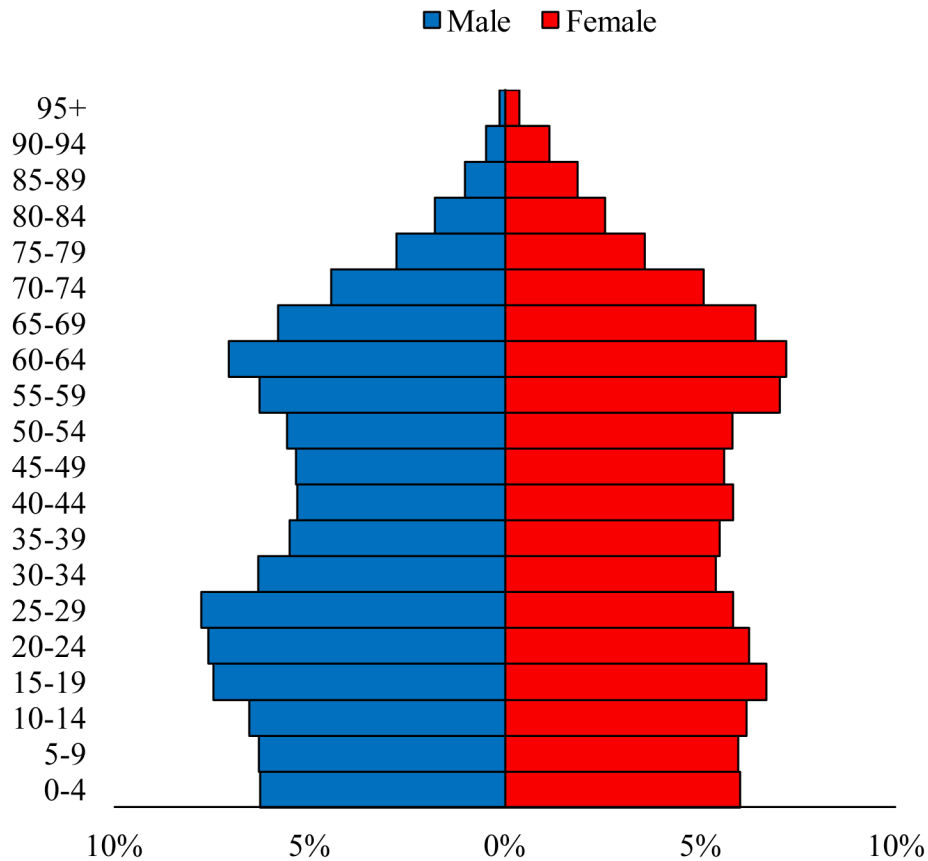

Population Pyramids of Ohio by County

Allen County Projected Population Pyramid, 2020

Ohio Projected Population Pyramid, 2020

Go to: <http://scripps.muohio.edu/content/population-pyramids-ohio-county-2010-2050> to download individual population pyramids (PDF, J-PEG, TIFF formats available).

Note: Population pyramids display % of populations by 5 years age groups.

Citation: Mehdizadeh, S., Ritchey, P. N., Tipsuk, P., & Yamashita, T. (2012). Population Pyramids of Ohio by County. Scripps Gerontology Center, Miami University, Oxford, OH.