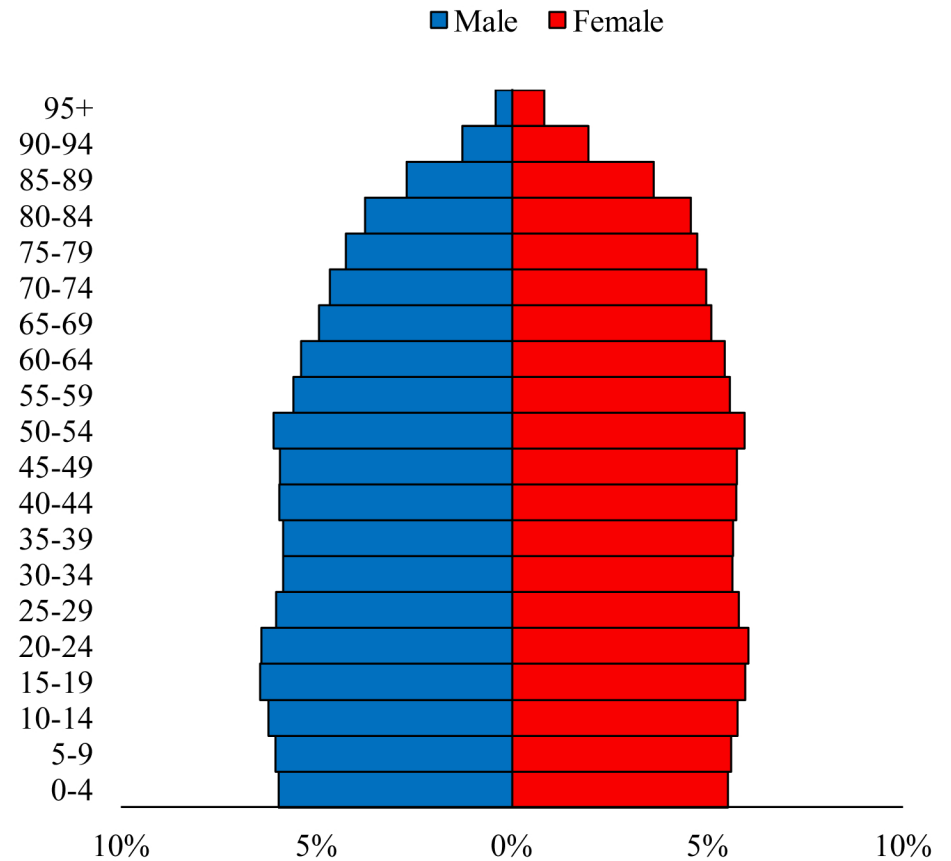

# Population Pyramids of Ohio by County

Adams County Projected Population Pyramid, 2045

Ohio Projected Population Pyramid, 2045

**Go to:** <http://scripps.muohio.edu/content/population-pyramids-ohio-county-2010-2050> to download individual population pyramids (PDF, J-PEG, TIFF formats available).

**Note:** Population pyramids display % of populations by 5 years age groups.

**Citation:** Mehdizadeh, S., Ritchey, P. N., Tipsuk, P., & Yamashita, T. (2012). Population Pyramids of Ohio by County. Scripps Gerontology Center, Miami University, Oxford, OH.