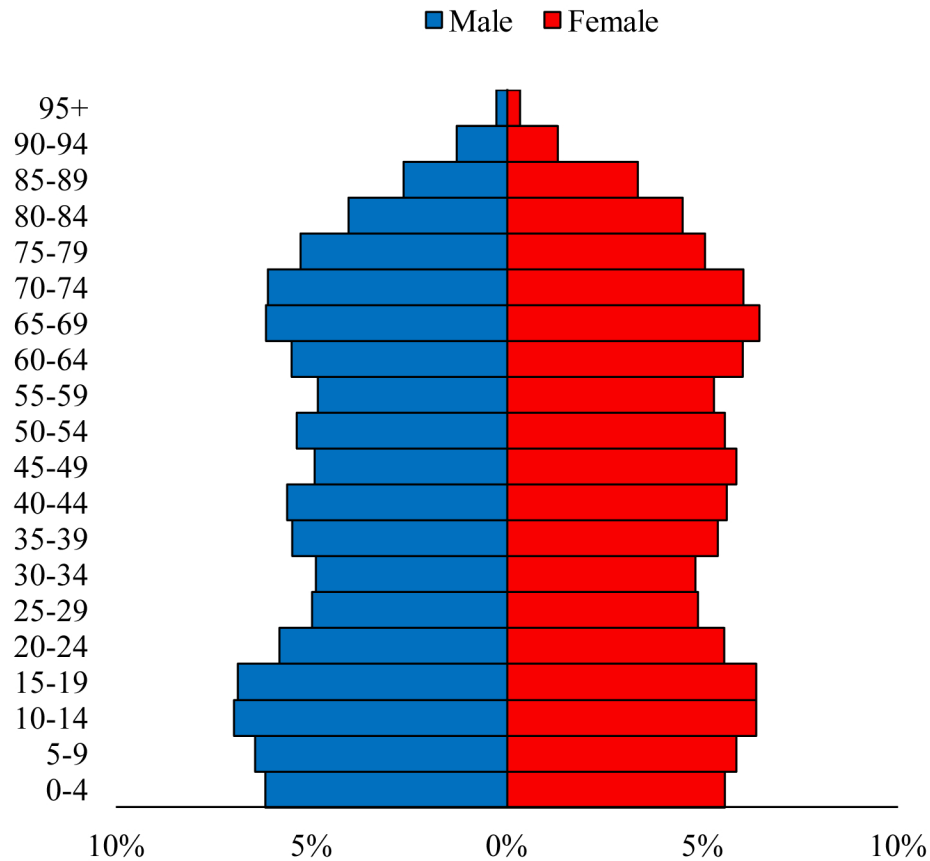

# Population Pyramids of Ohio by County

Adams County Projected Population Pyramid, 2045

Ohio Projected Population Pyramid, 2045

**Go to:** <http://scripps.muohio.edu/content/population-pyramids-ohio-county-2010-2050> to download individual population pyramids (PDF, J-PEG, TIFF formats available).

**Note:** Population pyramids display % of populations by 5 years age groups.

**Citation:** Mehdizadeh, S., Ritchey, P. N., Tipsuk, P., & Yamashita, T. (2012). Population Pyramids of Ohio by County. Scripps Gerontology Center, Miami University, Oxford, OH.