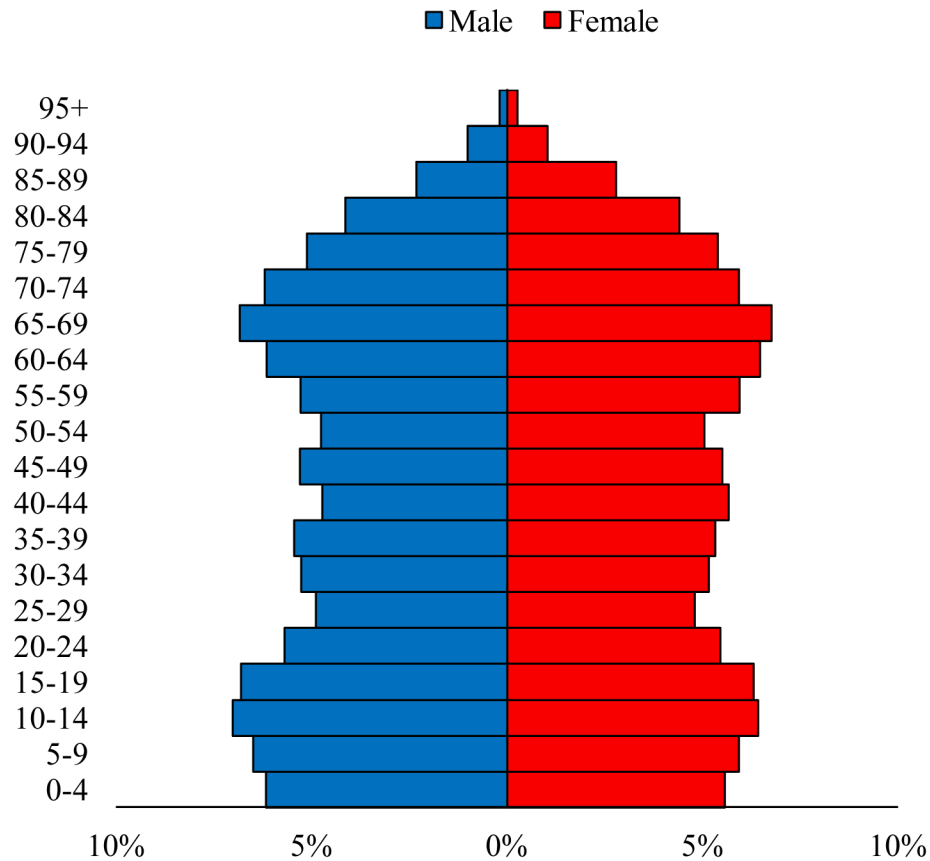

# Population Pyramids of Ohio by County

Adams County Projected Population Pyramid, 2040

Ohio Projected Population Pyramid, 2040

**Go to:** <http://scripps.muohio.edu/content/population-pyramids-ohio-county-2010-2050> to download individual population pyramids (PDF, J-PEG, TIFF formats available).

**Note:** Population pyramids display % of populations by 5 years age groups.

**Citation:** Mehdizadeh, S., Ritchey, P. N., Tipsuk, P., & Yamashita, T. (2012). Population Pyramids of Ohio by County. Scripps Gerontology Center, Miami University, Oxford, OH.