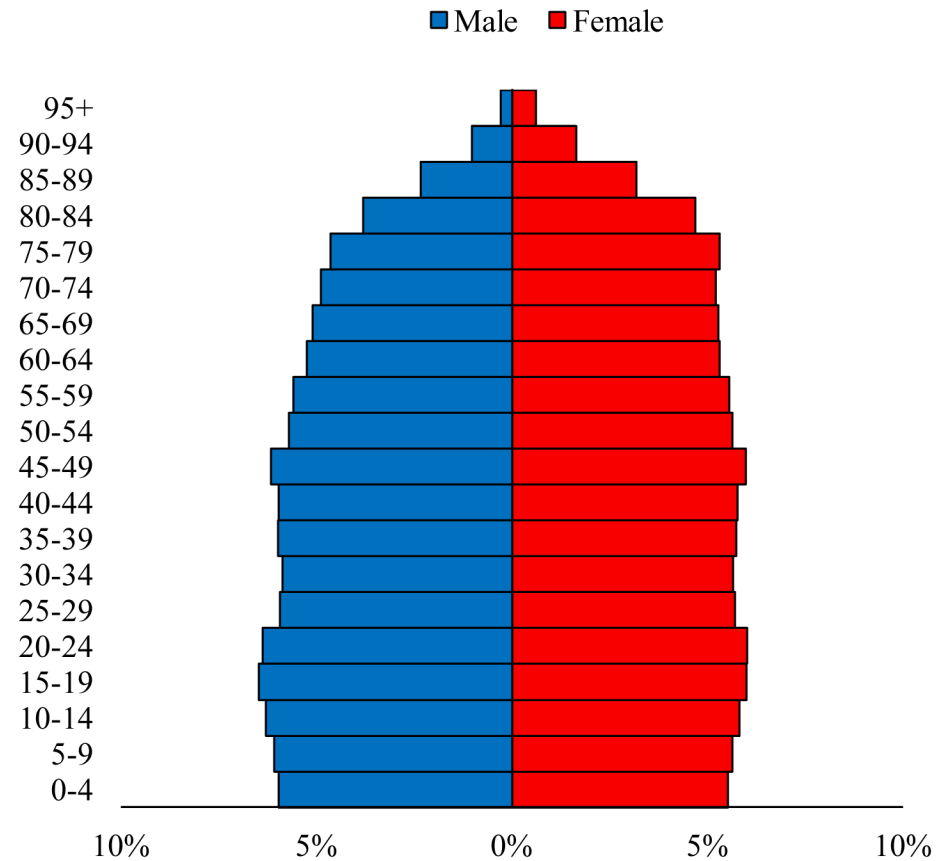

# Population Pyramids of Ohio by County

Adams County Projected Population Pyramid, 2040

Ohio Projected Population Pyramid, 2040

**Go to:** <http://scripps.muohio.edu/content/population-pyramids-ohio-county-2010-2050> to download individual population pyramids (PDF, J-PEG, TIFF formats available).

**Note:** Population pyramids display % of populations by 5 years age groups.

**Citation:** Mehdizadeh, S., Ritchey, P. N., Tipsuk, P., & Yamashita, T. (2012). Population Pyramids of Ohio by County. Scripps Gerontology Center, Miami University, Oxford, OH.