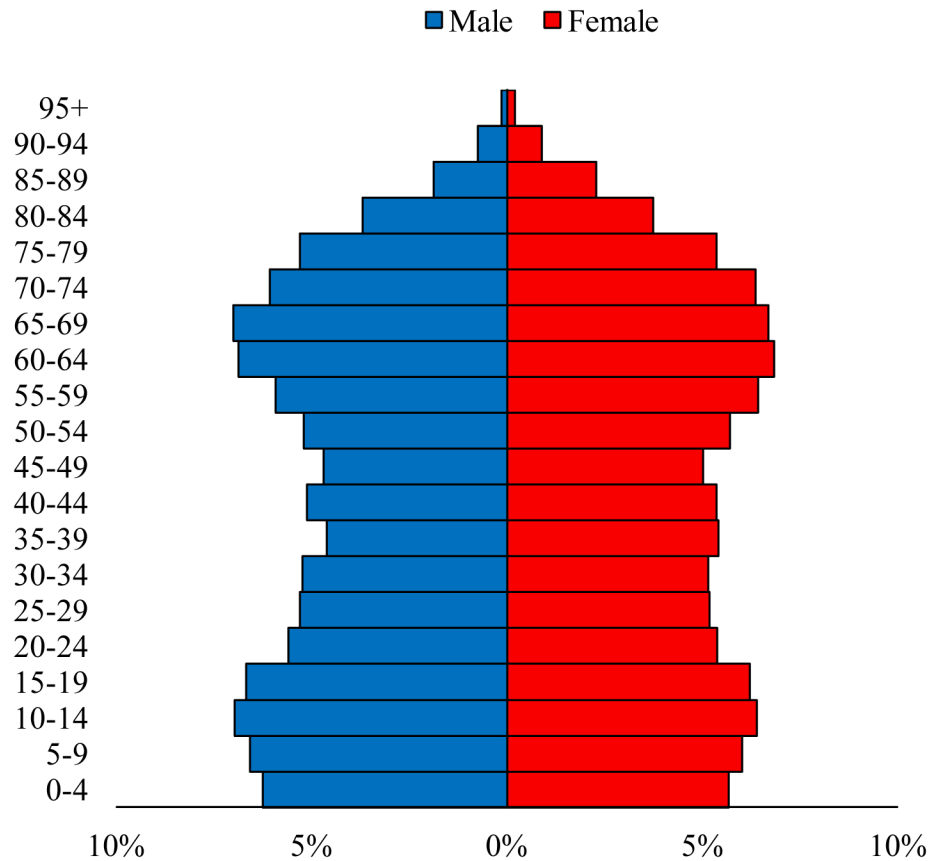

# Population Pyramids of Ohio by County

Adams County Projected Population Pyramid, 2035

Ohio Projected Population Pyramid, 2035

**Go to:** <http://scripps.muohio.edu/content/population-pyramids-ohio-county-2010-2050> to download individual population pyramids (PDF, J-PEG, TIFF formats available).

**Note:** Population pyramids display % of populations by 5 years age groups.

**Citation:** Mehdizadeh, S., Ritchey, P. N., Tipsuk, P., & Yamashita, T. (2012). Population Pyramids of Ohio by County. Scripps Gerontology Center, Miami University, Oxford, OH.