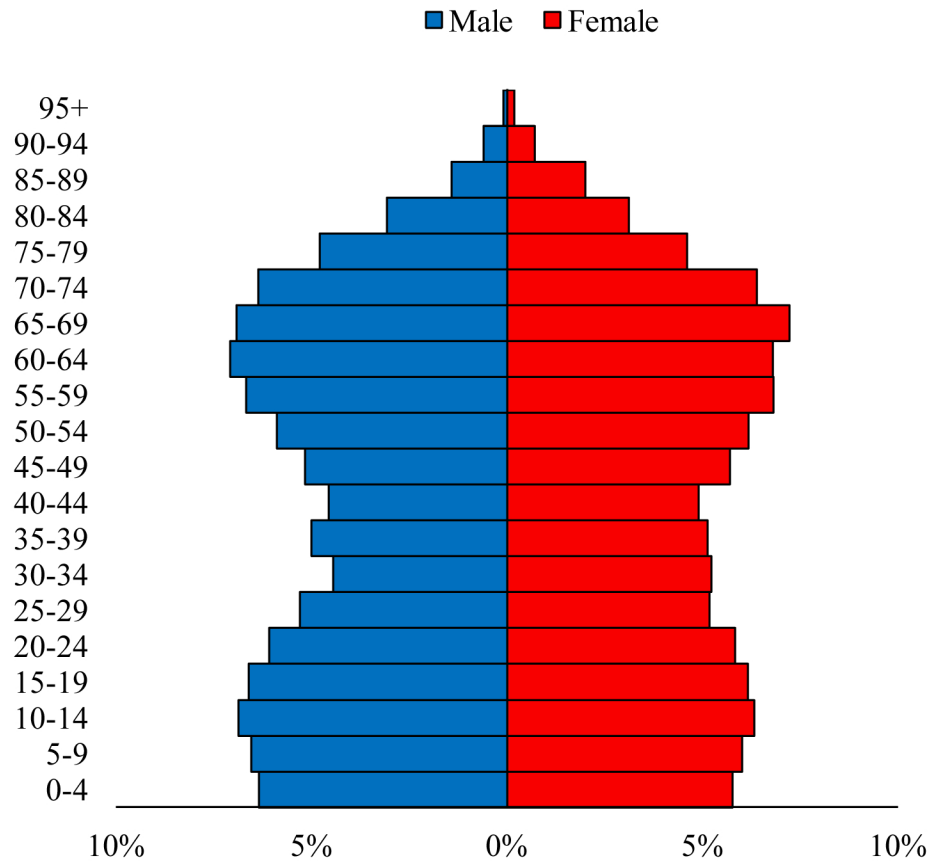

Population Pyramids of Ohio by County

Adams County Projected Population Pyramid, 2030

Ohio Projected Population Pyramid, 2030

Go to: <http://scripps.muohio.edu/content/population-pyramids-ohio-county-2010-2050> to download individual population pyramids (PDF, J-PEG, TIFF formats available).

Note: Population pyramids display % of populations by 5 years age groups.

Citation: Mehdizadeh, S., Ritchey, P. N., Tipsuk, P., & Yamashita, T. (2012). Population Pyramids of Ohio by County. Scripps Gerontology Center, Miami University, Oxford, OH.