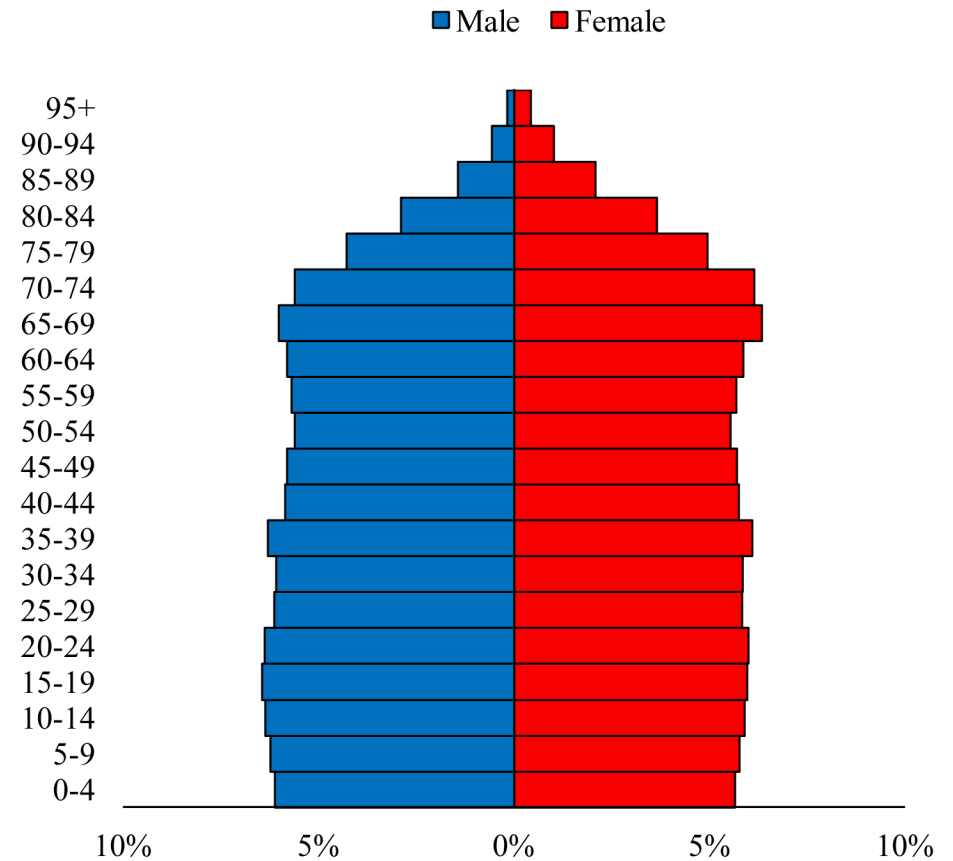

Population Pyramids of Ohio by County

Adams County Projected Population Pyramid, 2030

Ohio Projected Population Pyramid, 2030

Go to: <http://scripps.muohio.edu/content/population-pyramids-ohio-county-2010-2050> to download individual population pyramids (PDF, J-PEG, TIFF formats available).

Note: Population pyramids display % of populations by 5 years age groups.

Citation: Mehdizadeh, S., Ritchey, P. N., Tipsuk, P., & Yamashita, T. (2012). Population Pyramids of Ohio by County. Scripps Gerontology Center, Miami University, Oxford, OH.