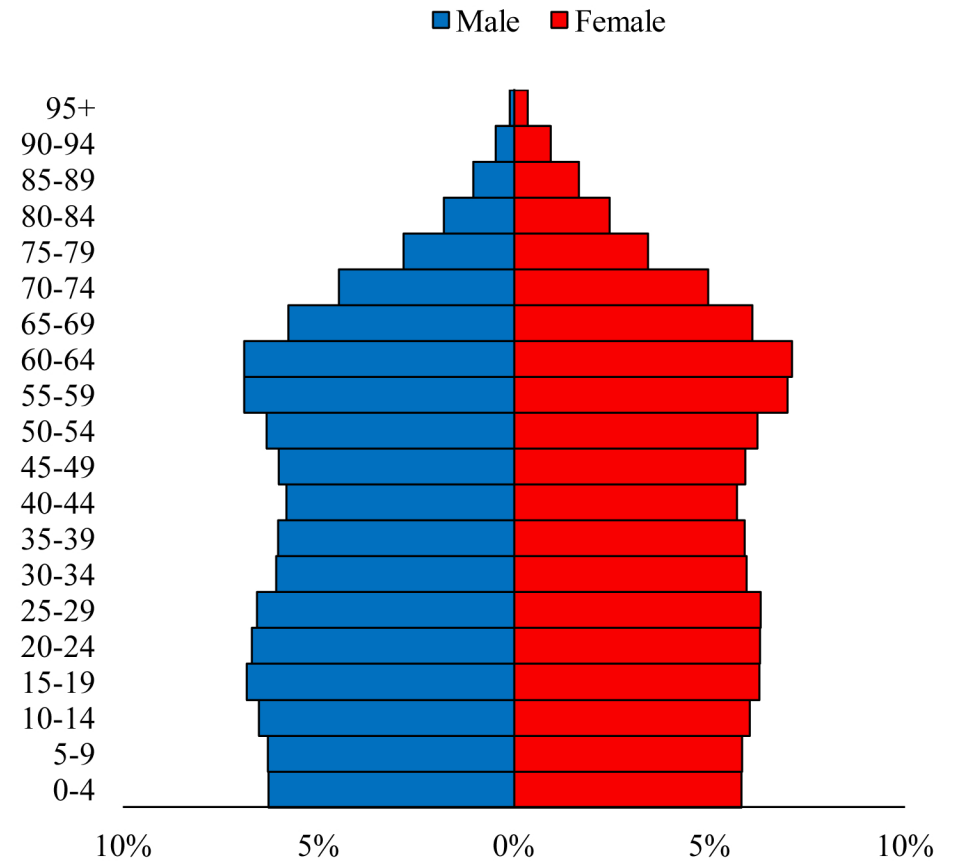

Population Pyramids of Ohio by County

Adams County Projected Population Pyramid, 2020

Ohio Projected Population Pyramid, 2020

Go to: <http://scripps.muohio.edu/content/population-pyramids-ohio-county-2010-2050> to download individual population pyramids (PDF, J-PEG, TIFF formats available).

Note: Population pyramids display % of populations by 5 years age groups.

Citation: Mehdizadeh, S., Ritchey, P. N., Tipsuk, P., & Yamashita, T. (2012). Population Pyramids of Ohio by County. Scripps Gerontology Center, Miami University, Oxford, OH.