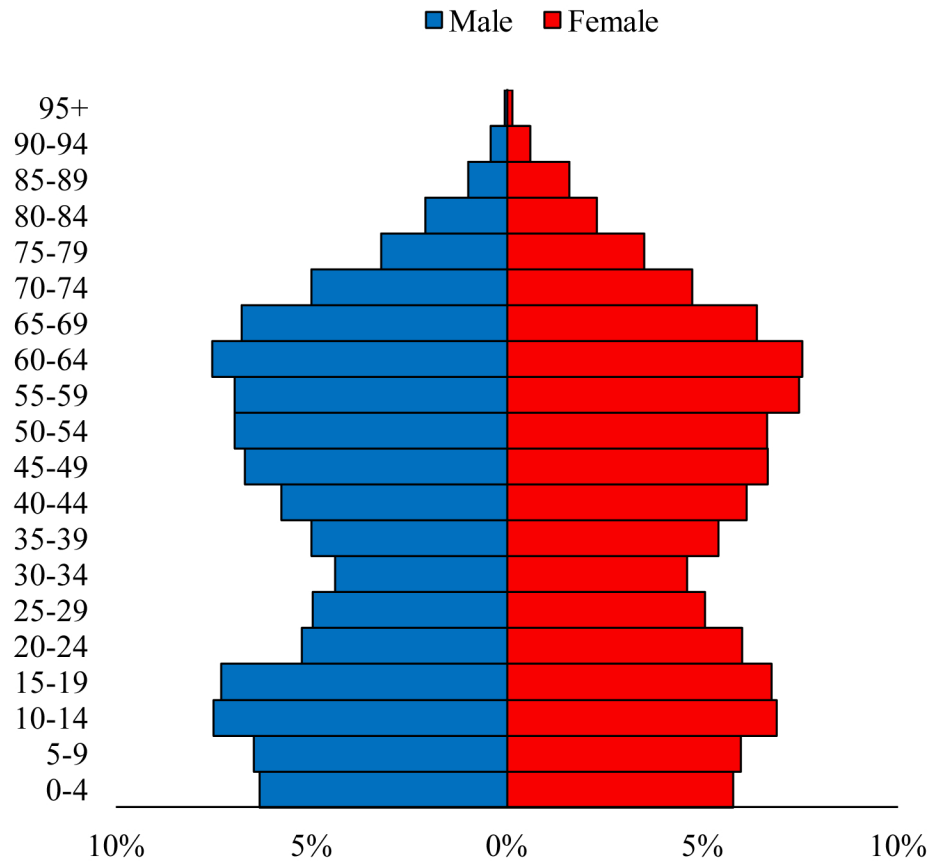

Population Pyramids of Ohio by County

Adams County Projected Population Pyramid, 2020

Ohio Projected Population Pyramid, 2020

Go to: <http://scripps.muohio.edu/content/population-pyramids-ohio-county-2010-2050> to download individual population pyramids (PDF, J-PEG, TIFF formats available).

Note: Population pyramids display % of populations by 5 years age groups.

Citation: Mehdizadeh, S., Ritchey, P. N., Tipsuk, P., & Yamashita, T. (2012). Population Pyramids of Ohio by County. Scripps Gerontology Center, Miami University, Oxford, OH.